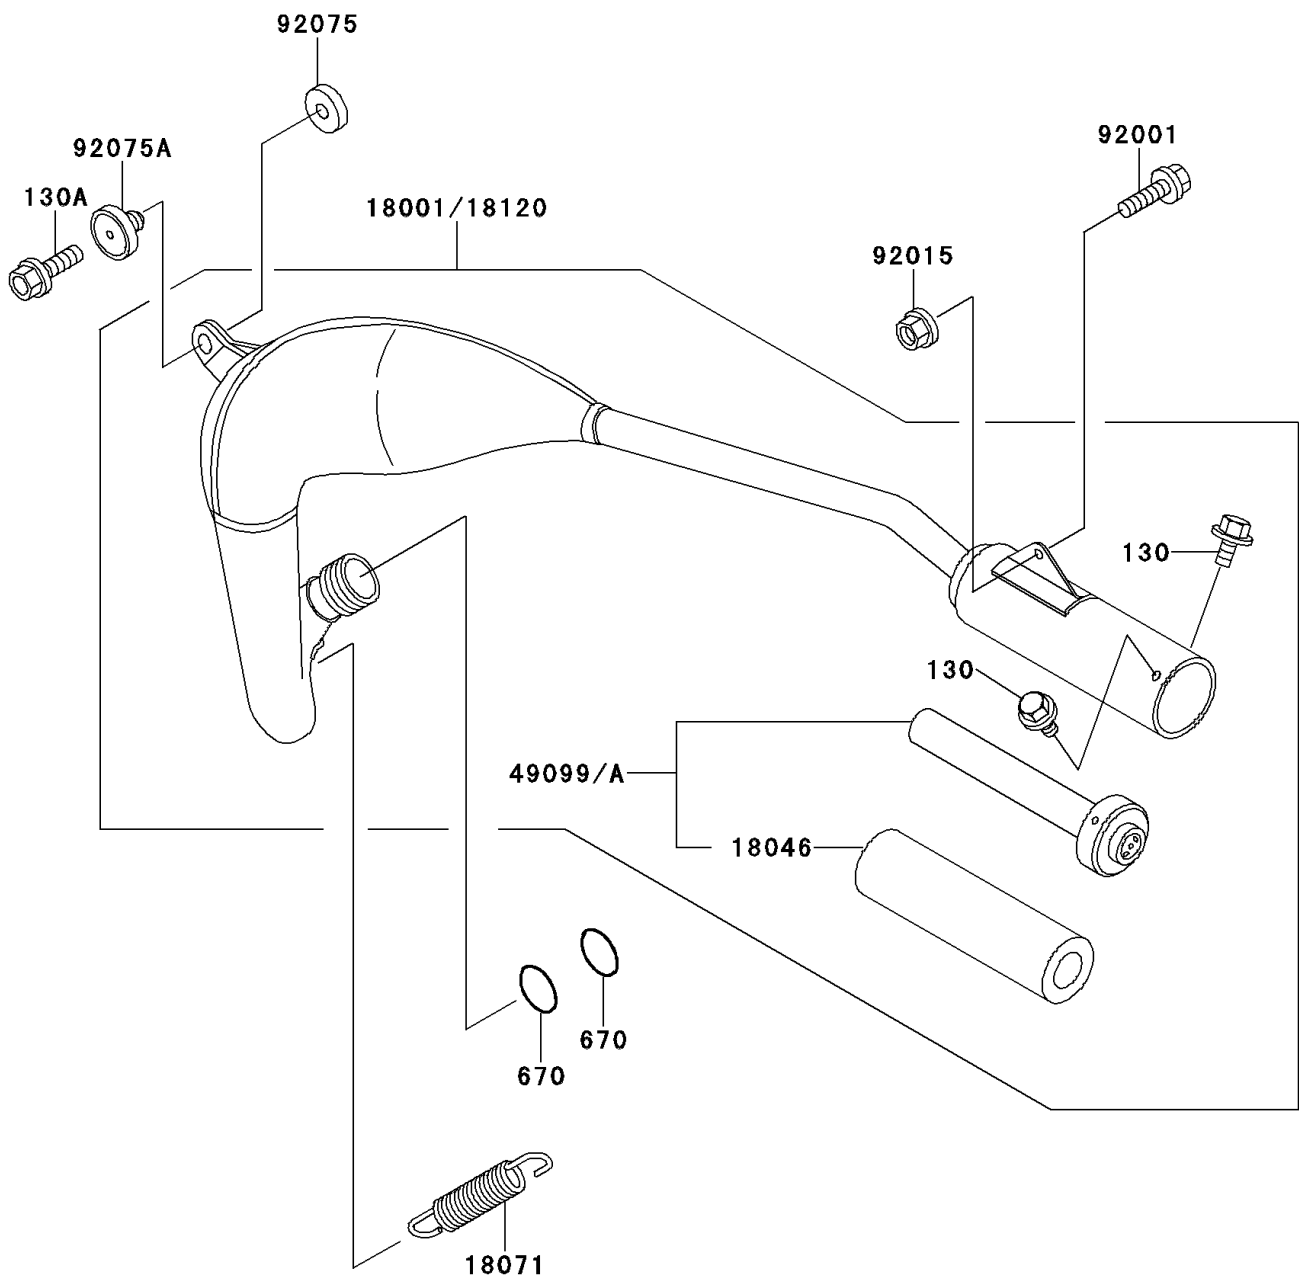

1997 KX60

PARTS DIAGRAM

Muffler(s)

E1140

1997 KX60

PARTS LIST

Muffler(s)

ITEM NAME

PART NUMBER

QUANTITY
