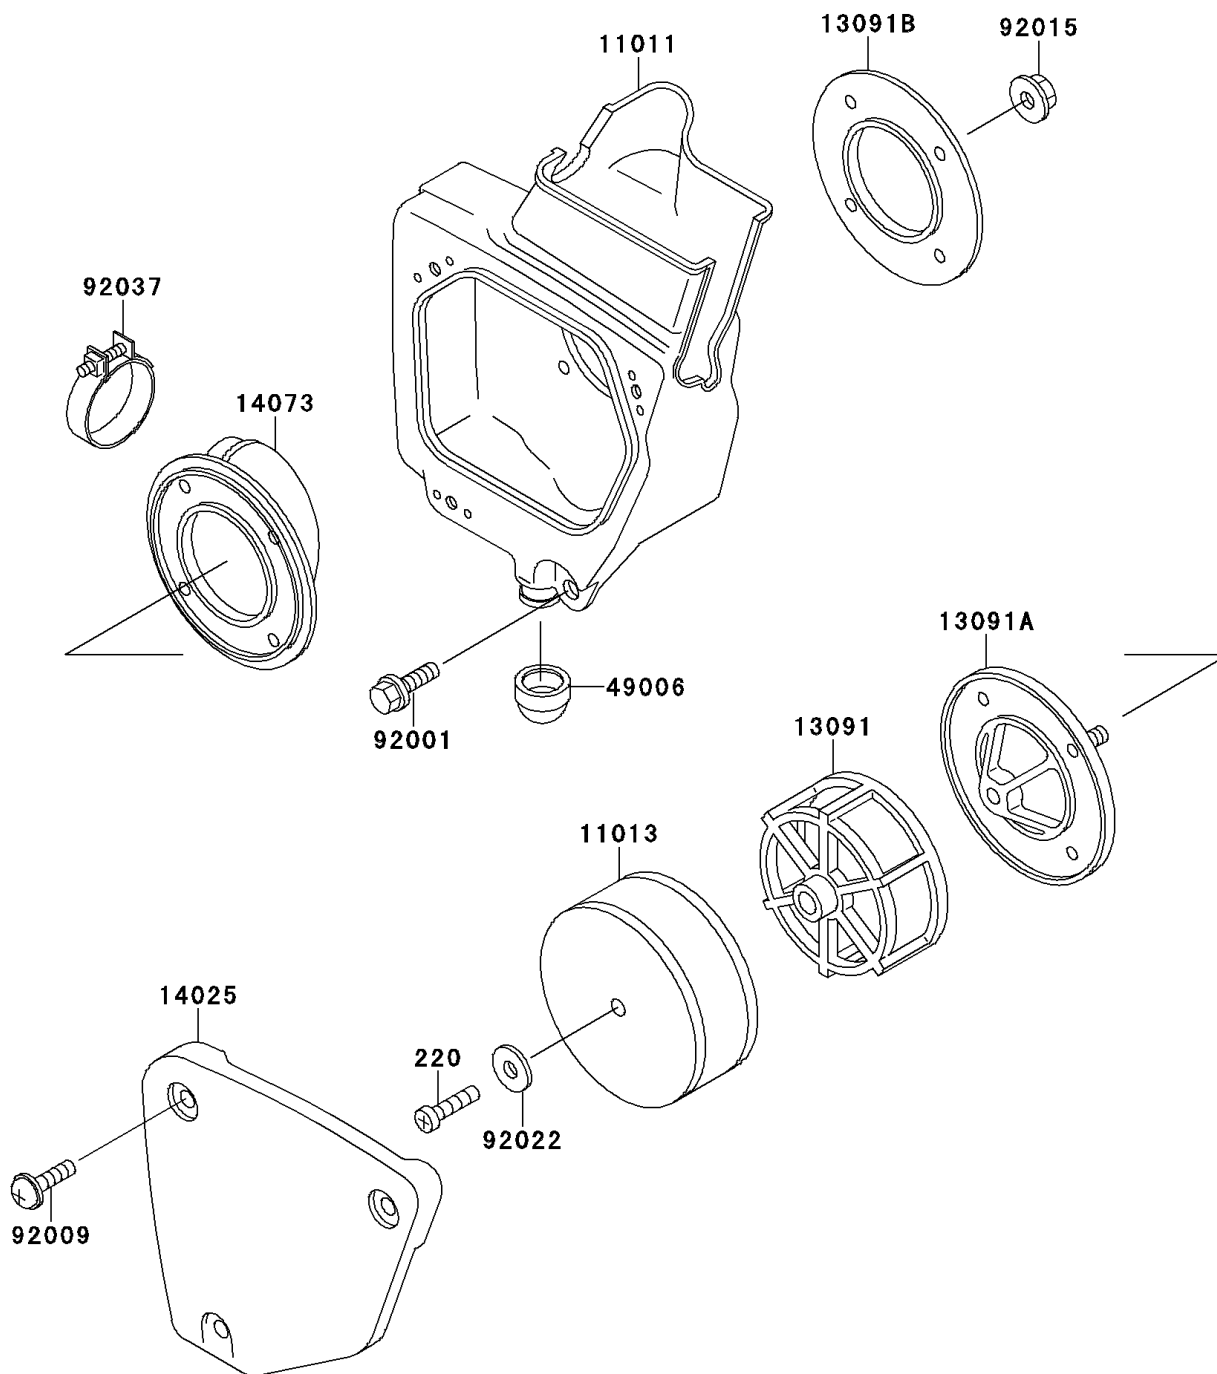

1996 KX60

PARTS DIAGRAM

Air Cleaner

Kawasaki

Let the Good Times Roll®

E1130

1996 KX60

PARTS LIST

Air Cleaner

ITEM NAME	PART NUMBER	QUANTITY
SCREW-PAN-CROS,6X25 (Ref # 220)	220B0625	1
CASE-AIR FILTER (Ref # 11011)	11011-1178	1
ELEMENT-AIR FILTER (Ref # 11013)	11013-1121	1
HOLDER,ELEMENT (Ref # 13091)	13091-1336	1
HOLDER,AIR FILTER CASE (Ref # 13091A)	13091-1337	1
HOLDER,AIR FILTER CASE (Ref # 13091B)	13091-1338	1
COVER,AIR FILTER CASE (Ref # 14025)	14025-1958	1
DUCT,AIR FILTER (Ref # 14073)	14073-1191	1
BOOT,AIR FILTER (Ref # 49006)	49006-1156	1
BOLT,W/WASHER,6X12 (Ref # 92001)	92001-1517	1
SCREW,6X14,WHITE (Ref # 92009)	92009-1287	3
NUT,FLANGED,5MM (Ref # 92015)	92015-1259	4
WASHER,6.5X20X1.6 (Ref # 92022)	92022-125	1
CLAMP (Ref # 92037)	92037-1172	1