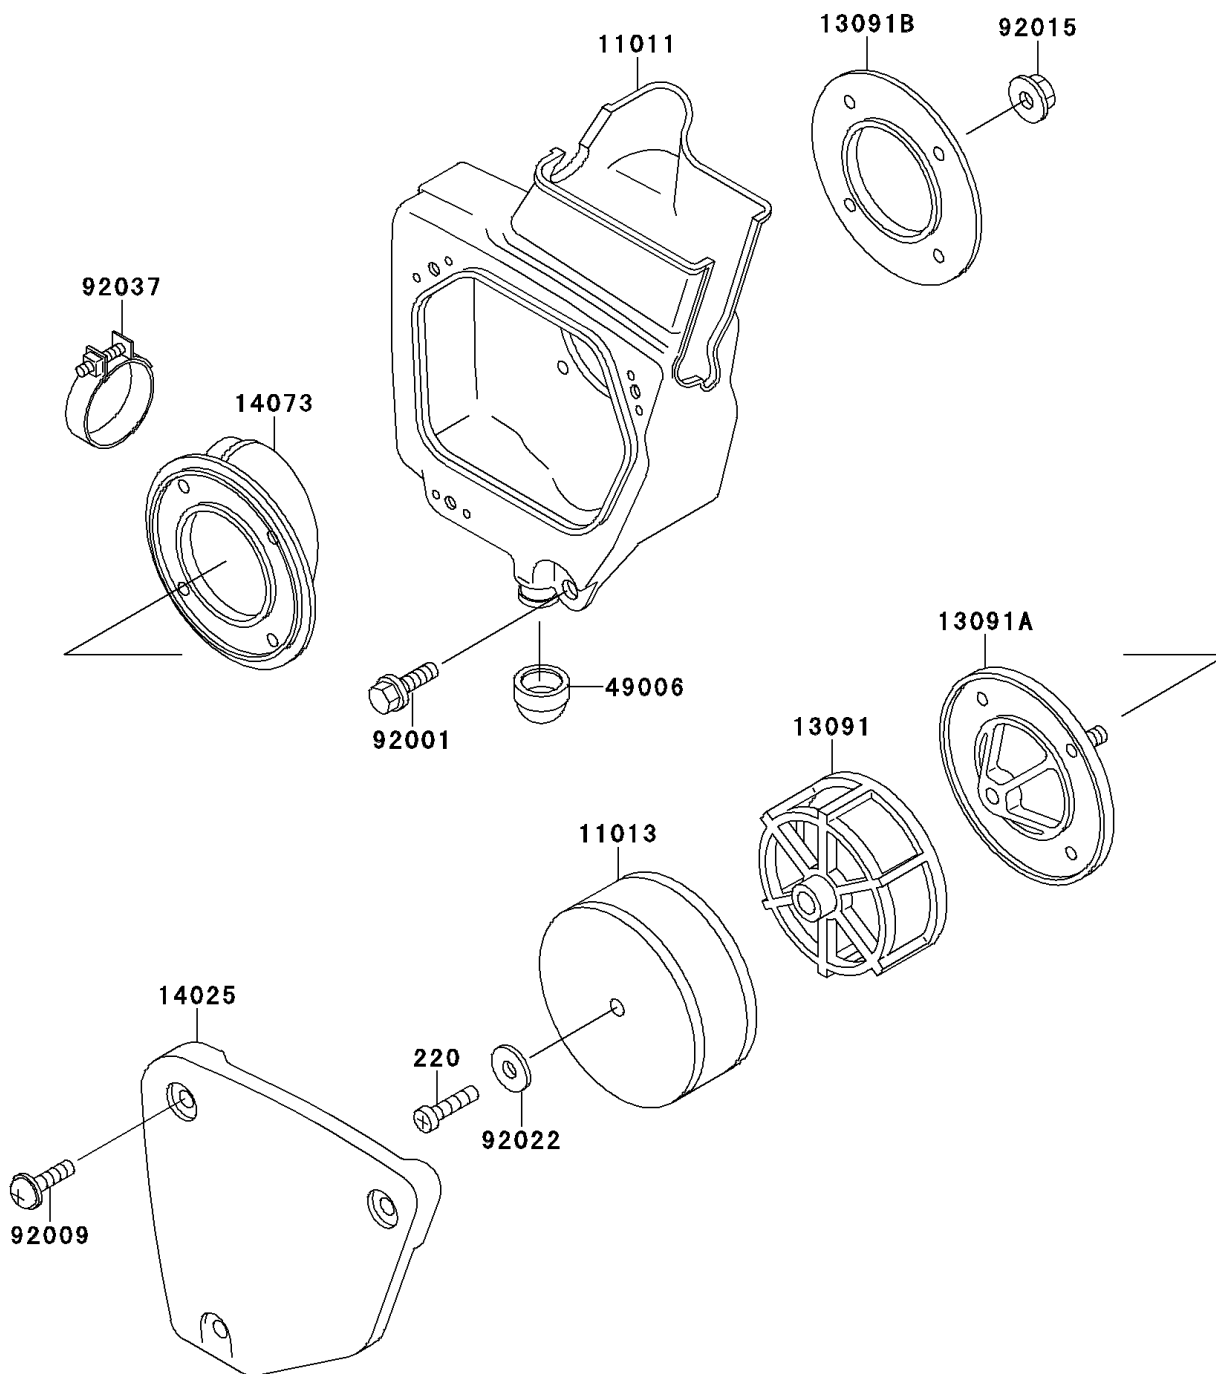

1995 KX60

PARTS DIAGRAM

Air Cleaner

E1130

1995 KX60

PARTS LIST

Air Cleaner

ITEM NAME

PART NUMBER

QUANTITY
