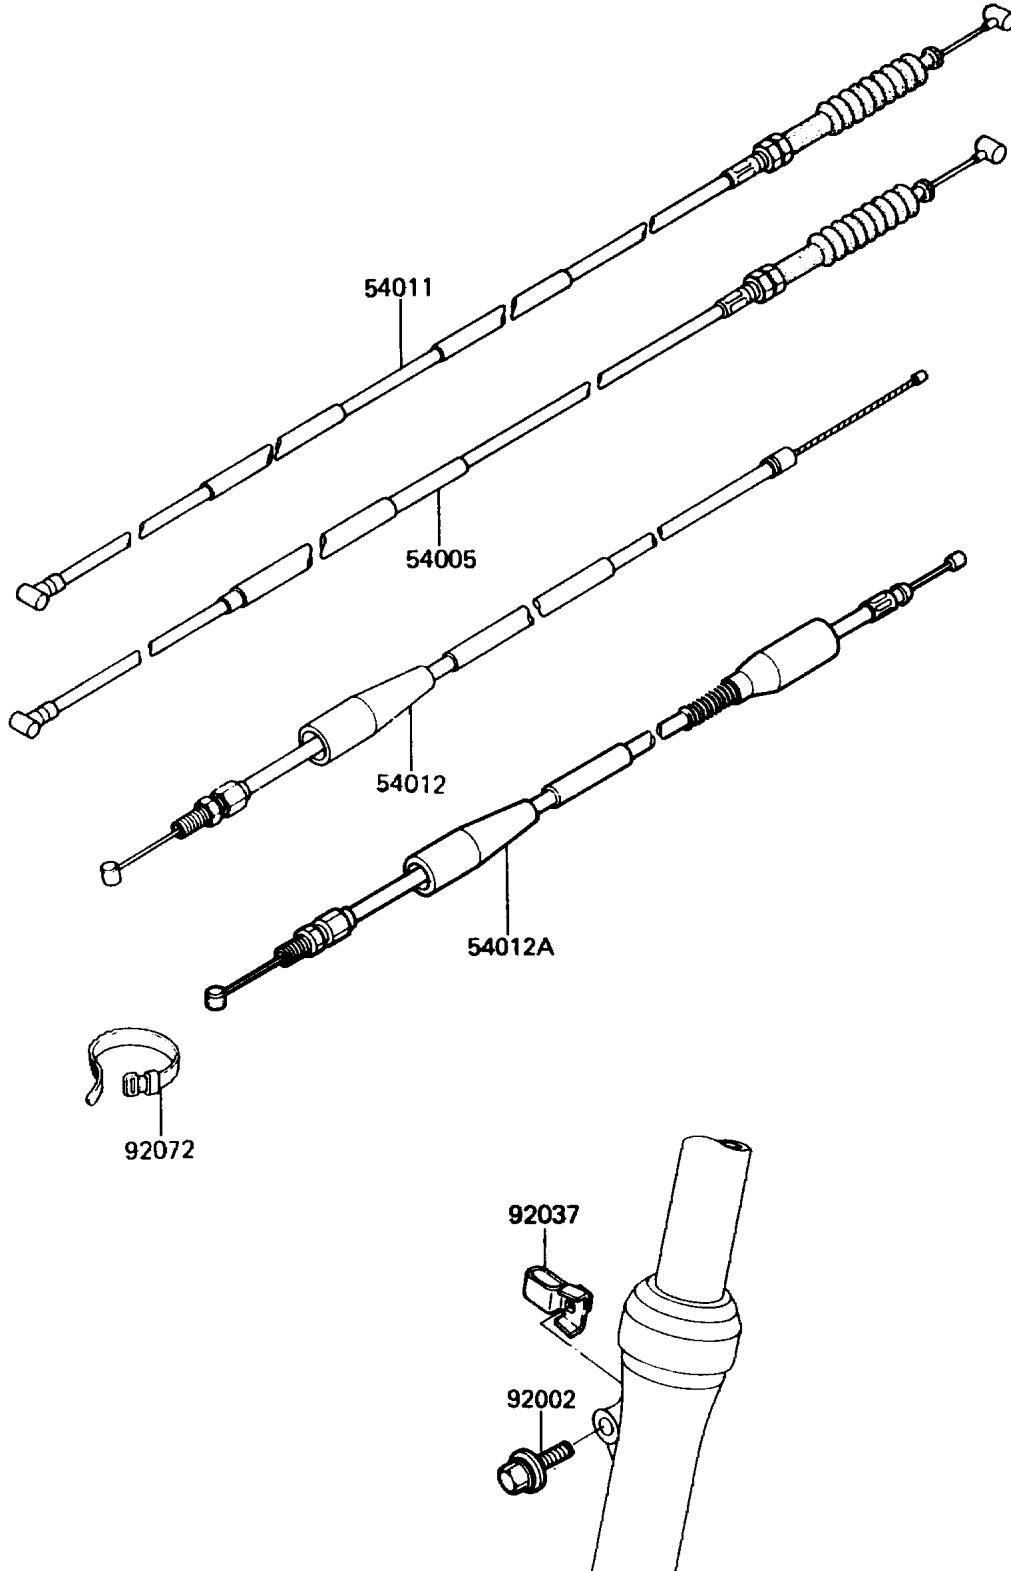

1988 KX60

PARTS DIAGRAM

Cables

F2540-0225

1988 KX60

PARTS LIST

Cables

ITEM NAME

PART NUMBER

QUANTITY
