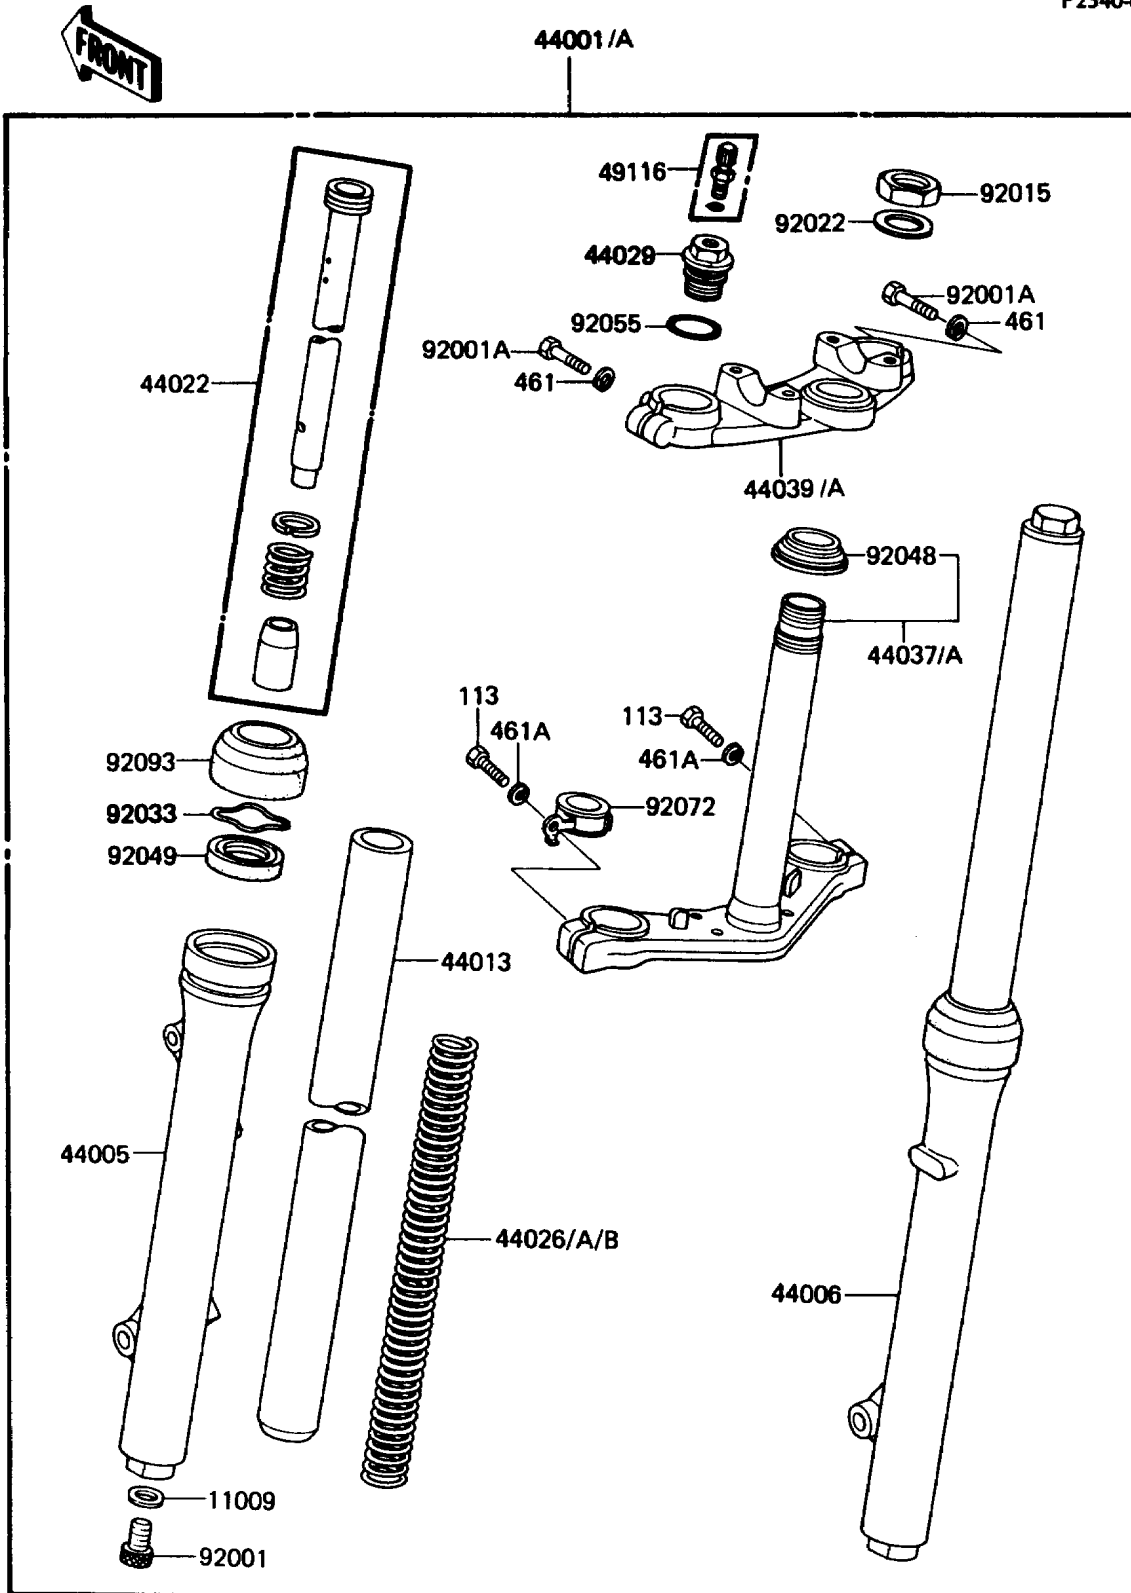

1988 KX60

PARTS DIAGRAM

Front Fork

F2340-0241

1988 KX60

PARTS LIST

Front Fork

Kawasaki

Let the Good Times Roll®

ITEM NAME

PART NUMBER

QUANTITY
