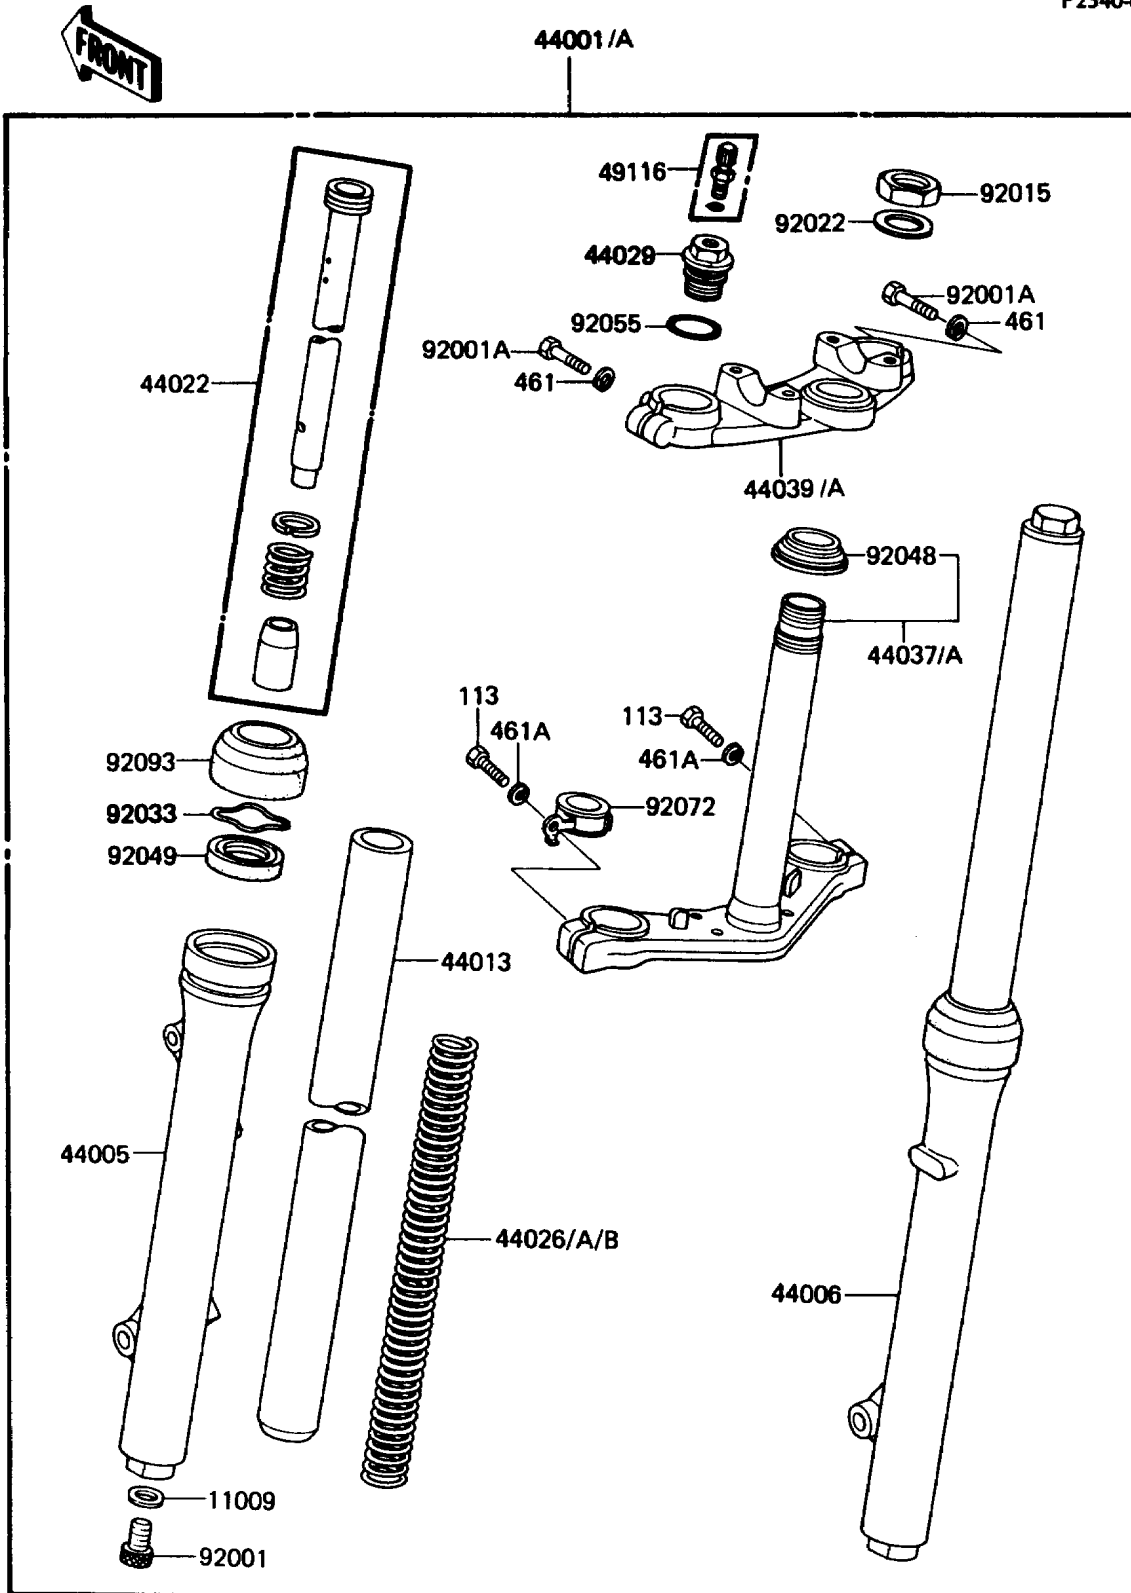

1985 KX60

PARTS DIAGRAM

Front Fork

F2340-0241

1985 KX60

PARTS LIST

Front Fork

Kawasaki

Let the Good Times Roll®

ITEM NAME

PART NUMBER

QUANTITY
