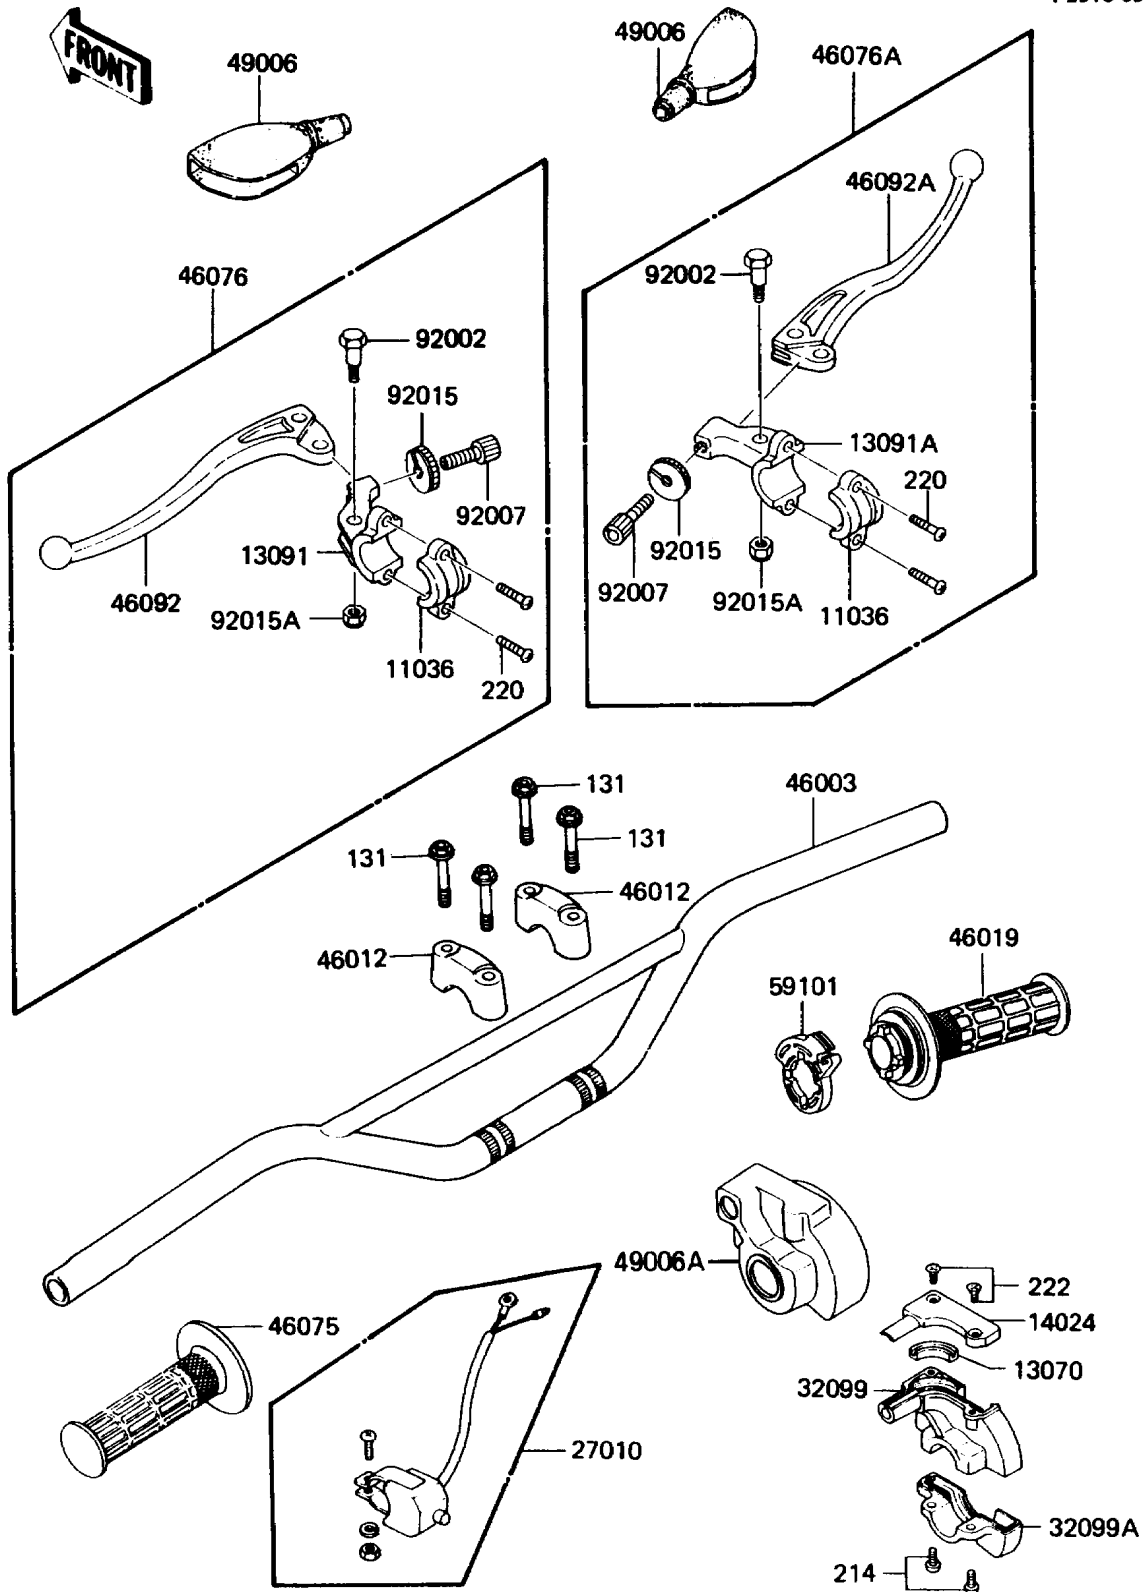

1988 KX60

PARTS DIAGRAM

Handlebar

F2310-0345

1988 KX60

PARTS LIST

Handlebar

Kawasaki

Let the Good Times Roll®

ITEM NAME

PART NUMBER

QUANTITY
