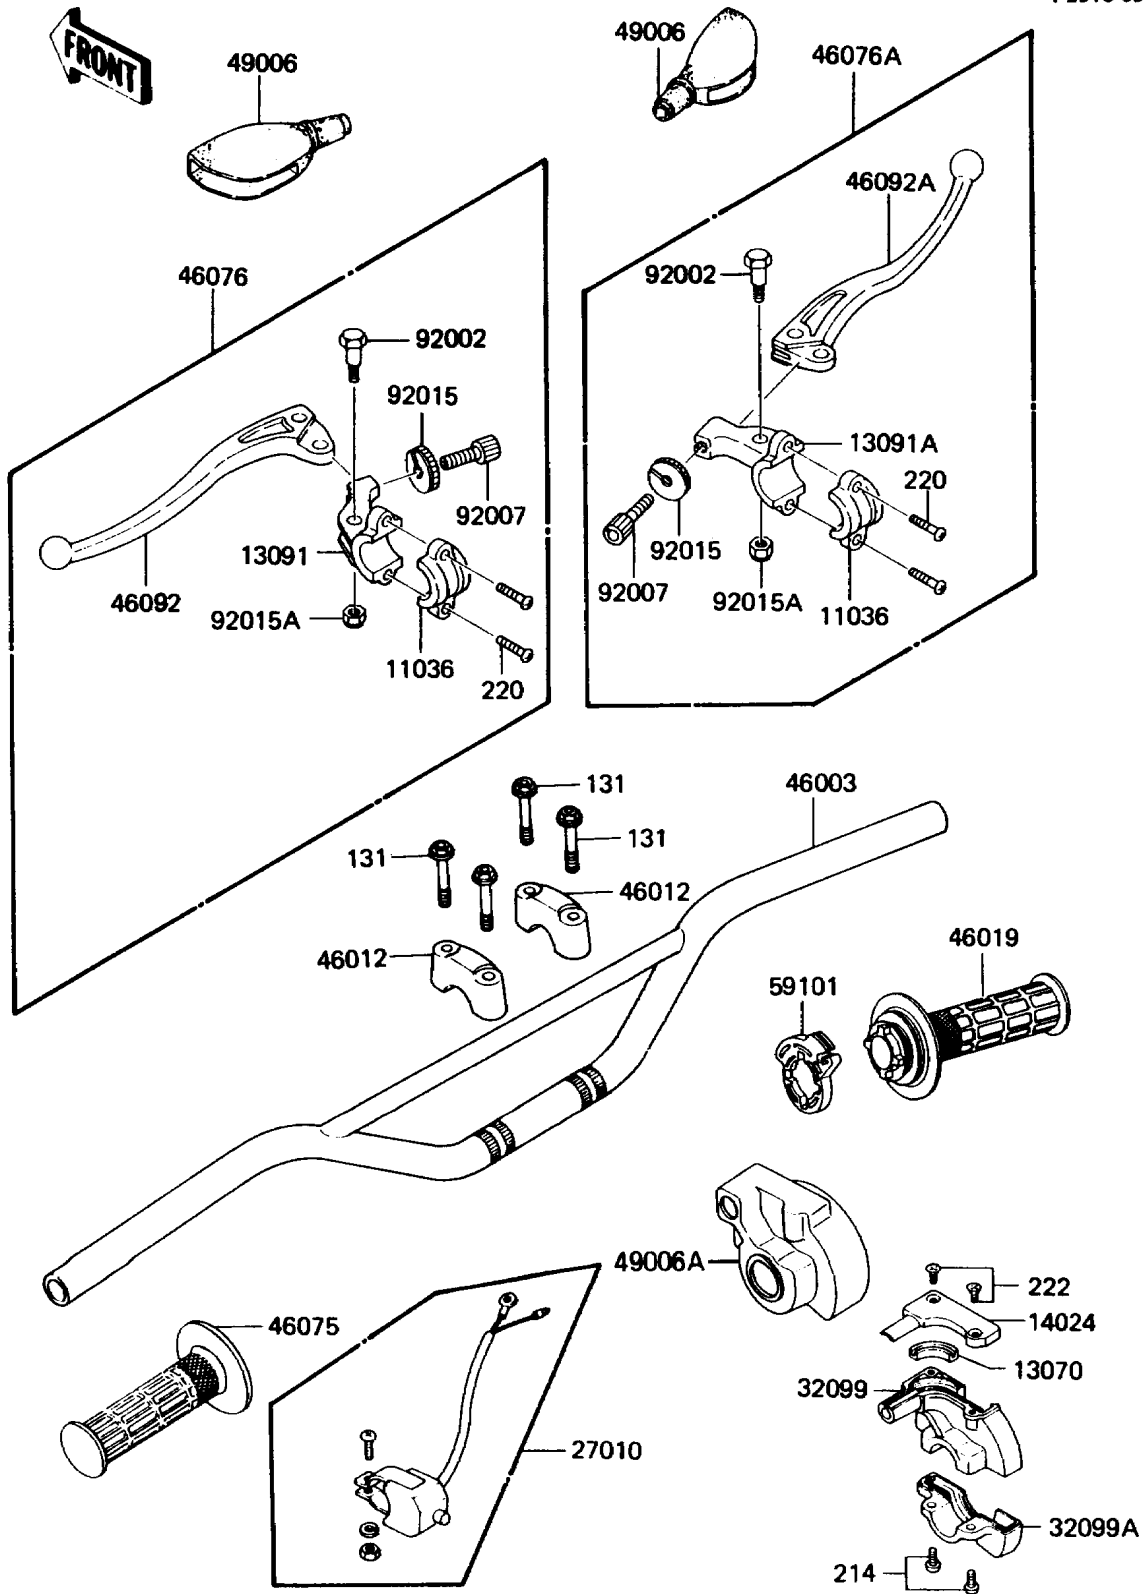

1985 KX60

PARTS DIAGRAM

Handlebar

F2310-0345

1985 KX60

PARTS LIST

Handlebar

Kawasaki

Let the Good Times Roll®

ITEM NAME

PART NUMBER

QUANTITY
