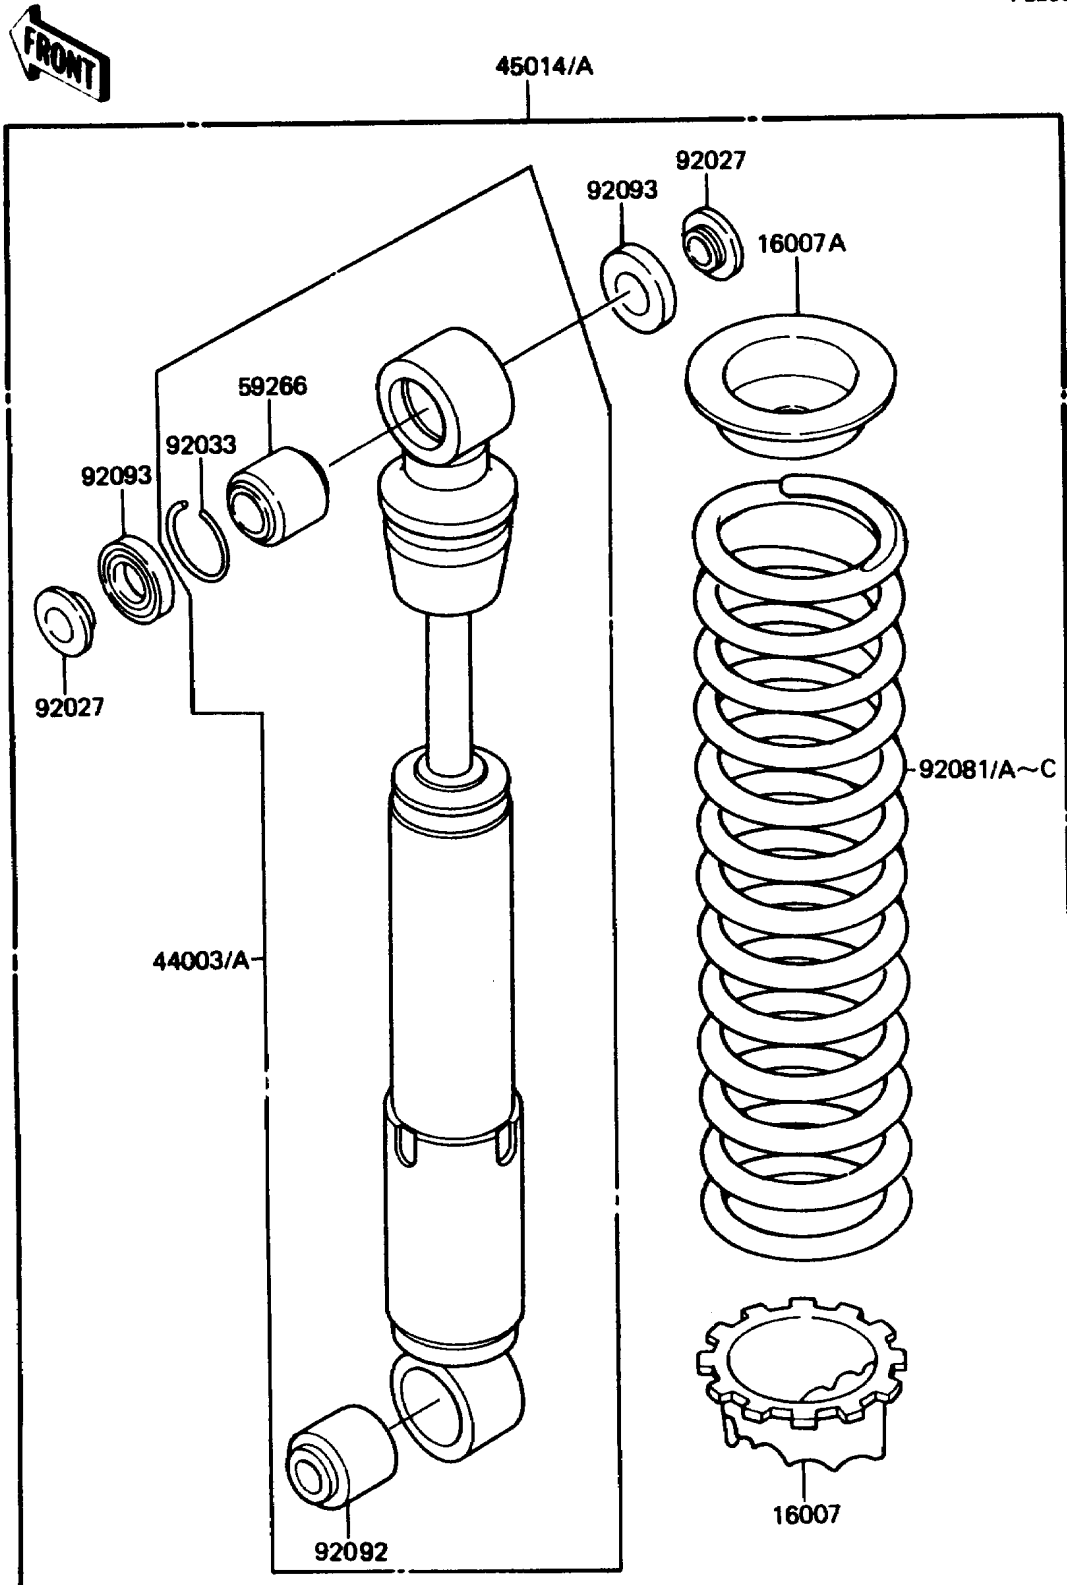

1988 KX60

PARTS DIAGRAM

Shock Absorber(s)

F228U-UJ26

1988 KX60

PARTS LIST

Shock Absorber(s)

ITEM NAME

PART NUMBER

QUANTITY
