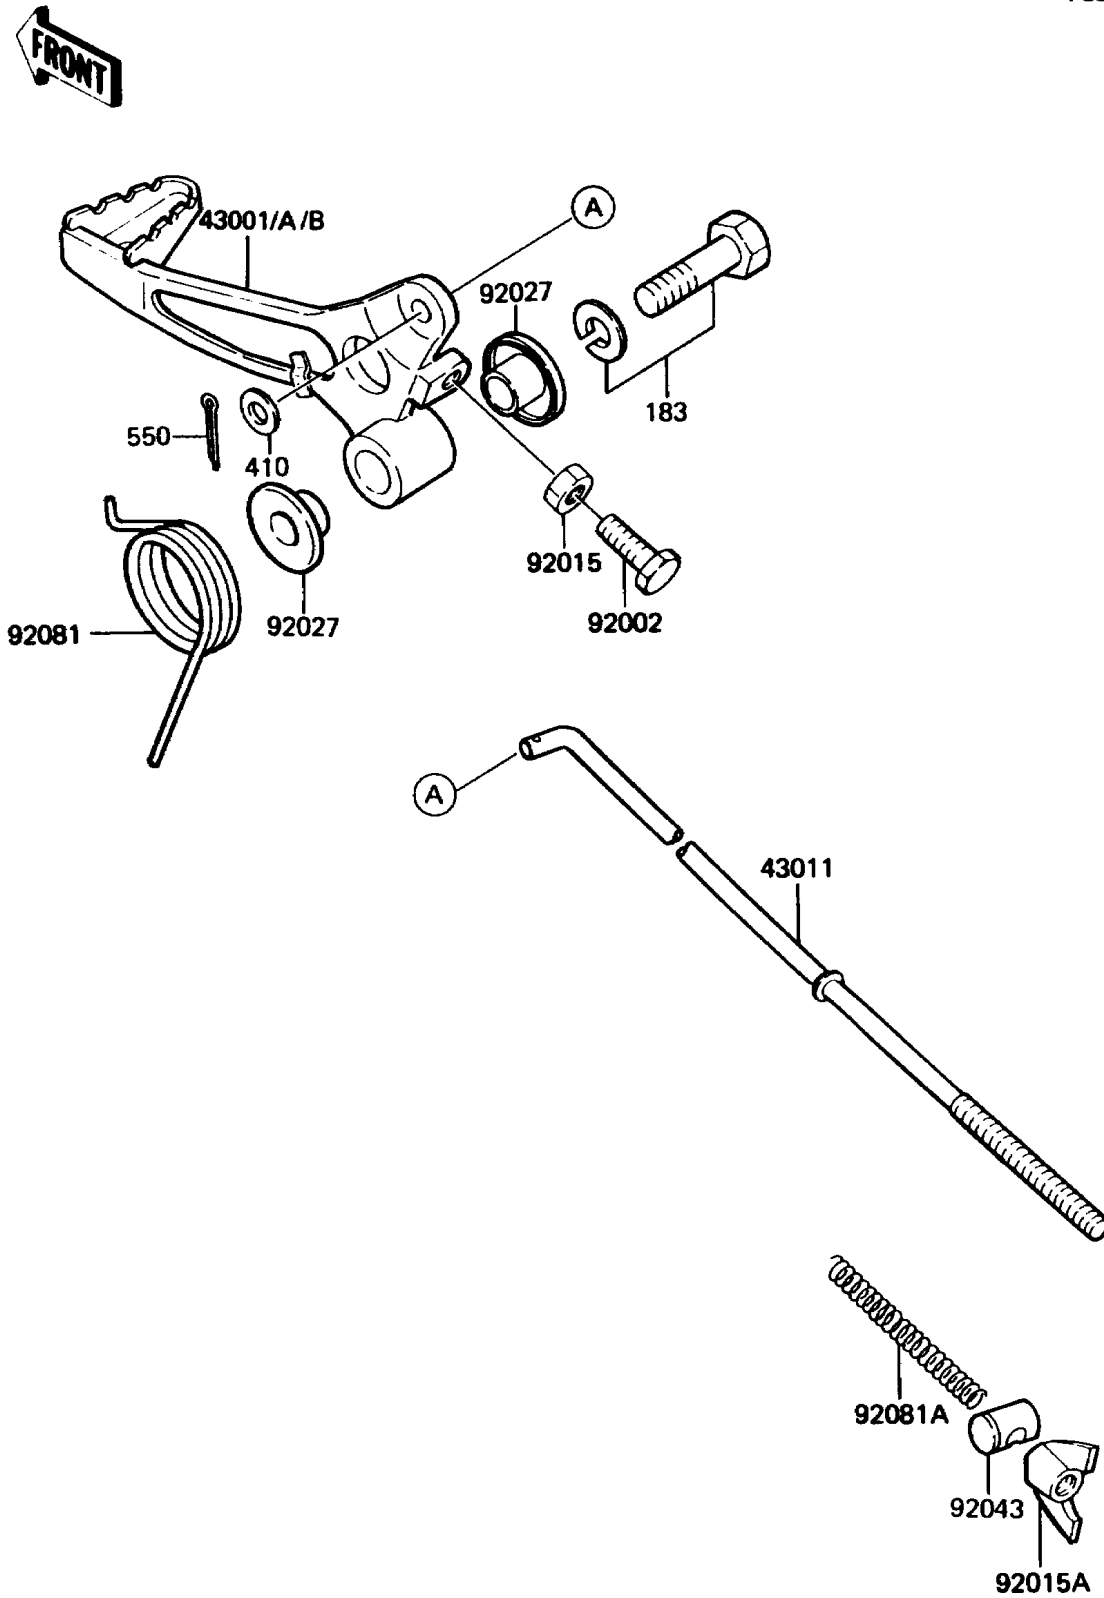

1985 KX60

PARTS DIAGRAM

Brake Pedal

F2260-0093

1985 KX60

PARTS LIST

Brake Pedal

Kawasaki

Let the Good Times Roll®

ITEM NAME

PART NUMBER

QUANTITY
