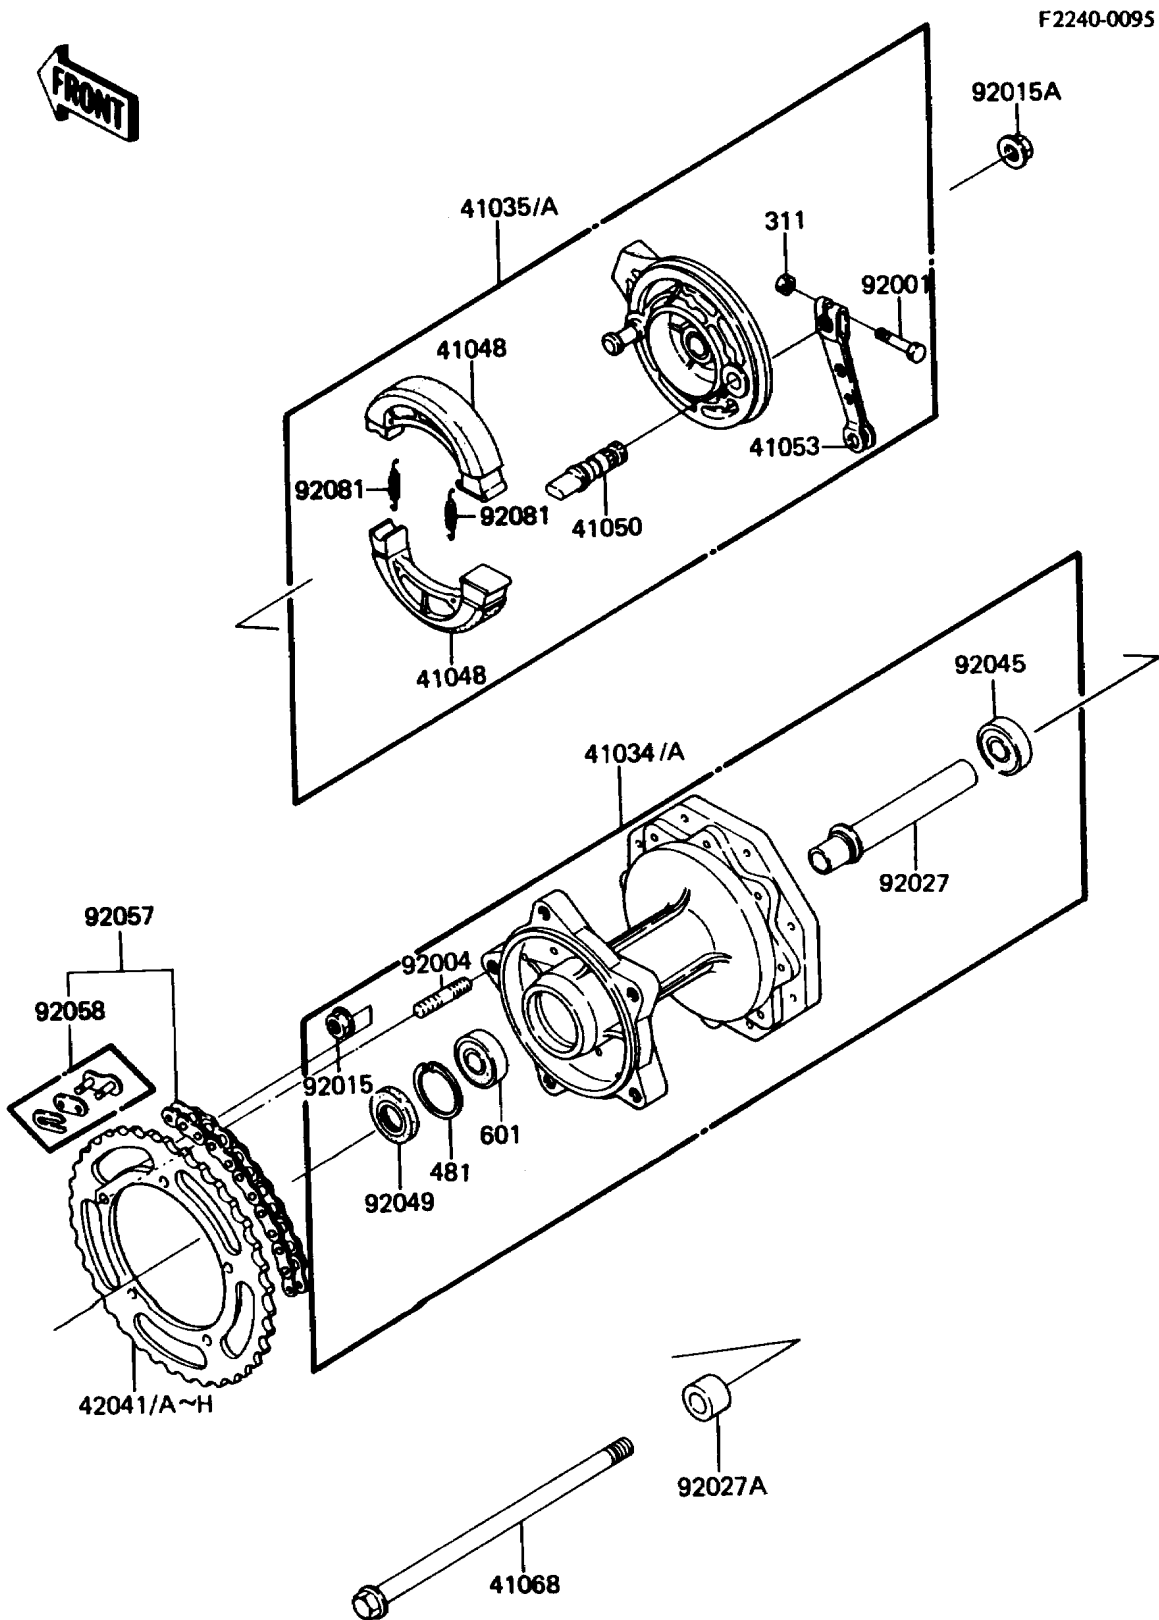

1988 KX60

PARTS DIAGRAM

Rear Hub

1988 KX60

PARTS LIST

Rear Hub

ITEM NAME

PART NUMBER

QUANTITY
