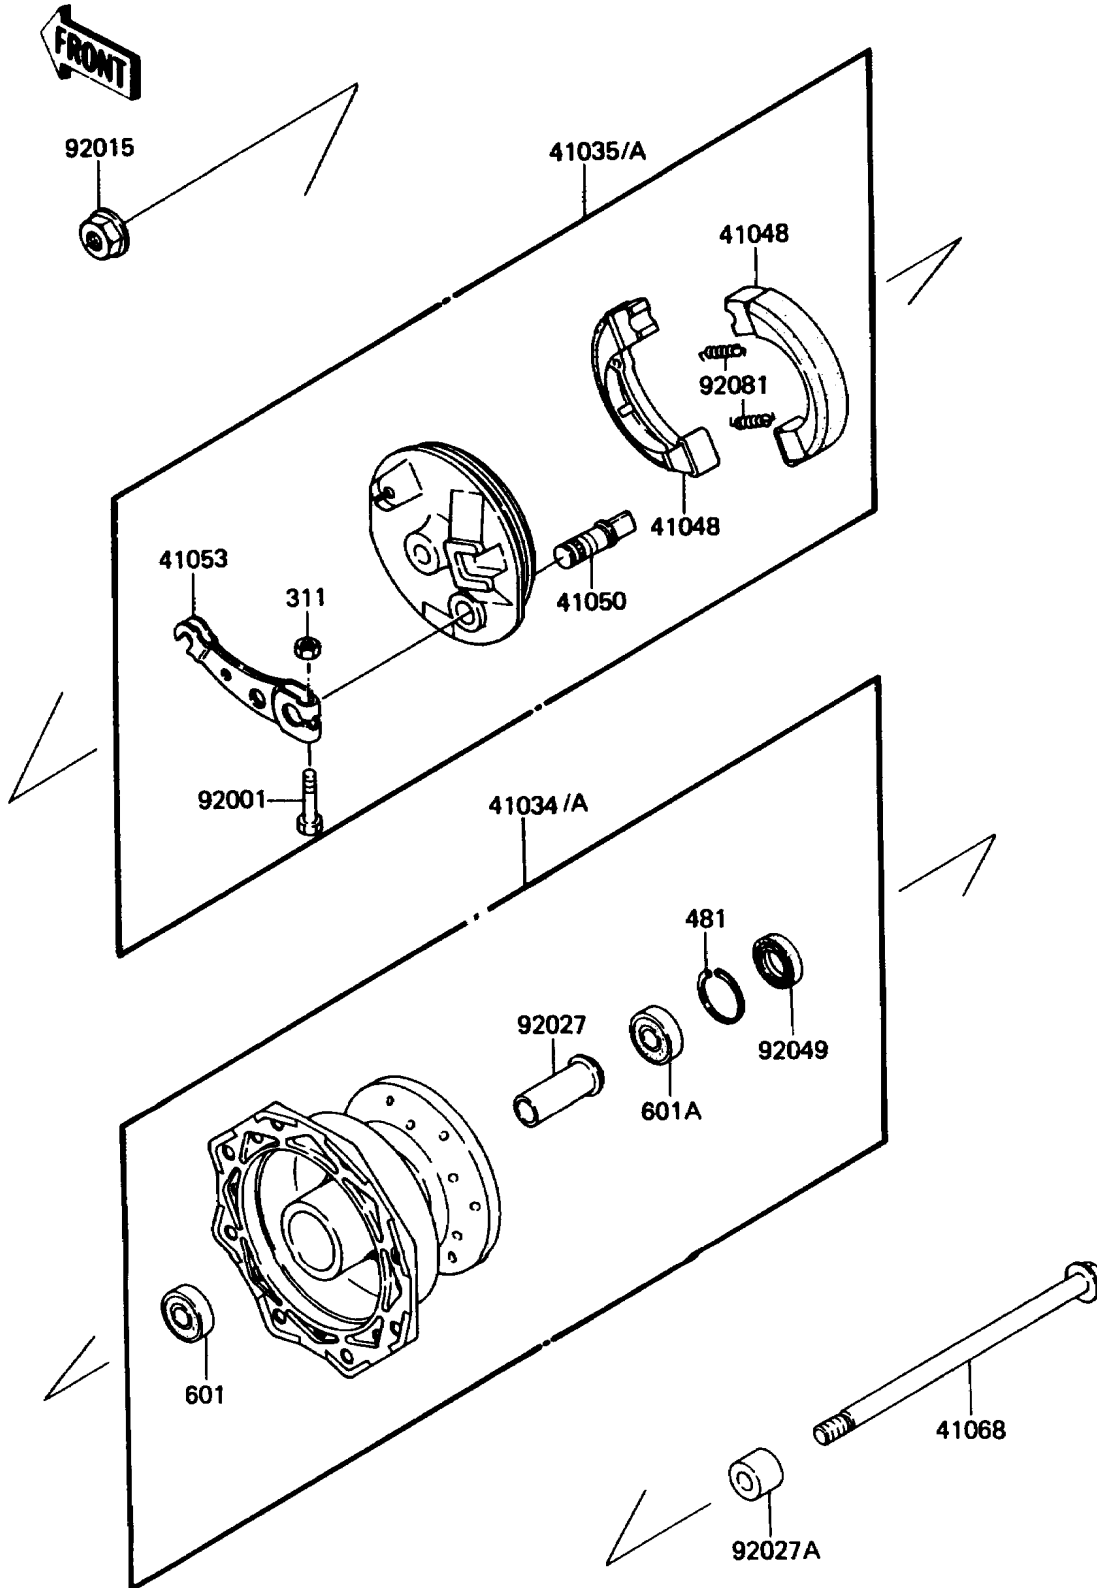

1988 KX60

PARTS DIAGRAM

Front Hub

F2230-0071

1988 KX60

PARTS LIST

Front Hub

ITEM NAME	PART NUMBER	QUANTITY
-----------	-------------	----------
