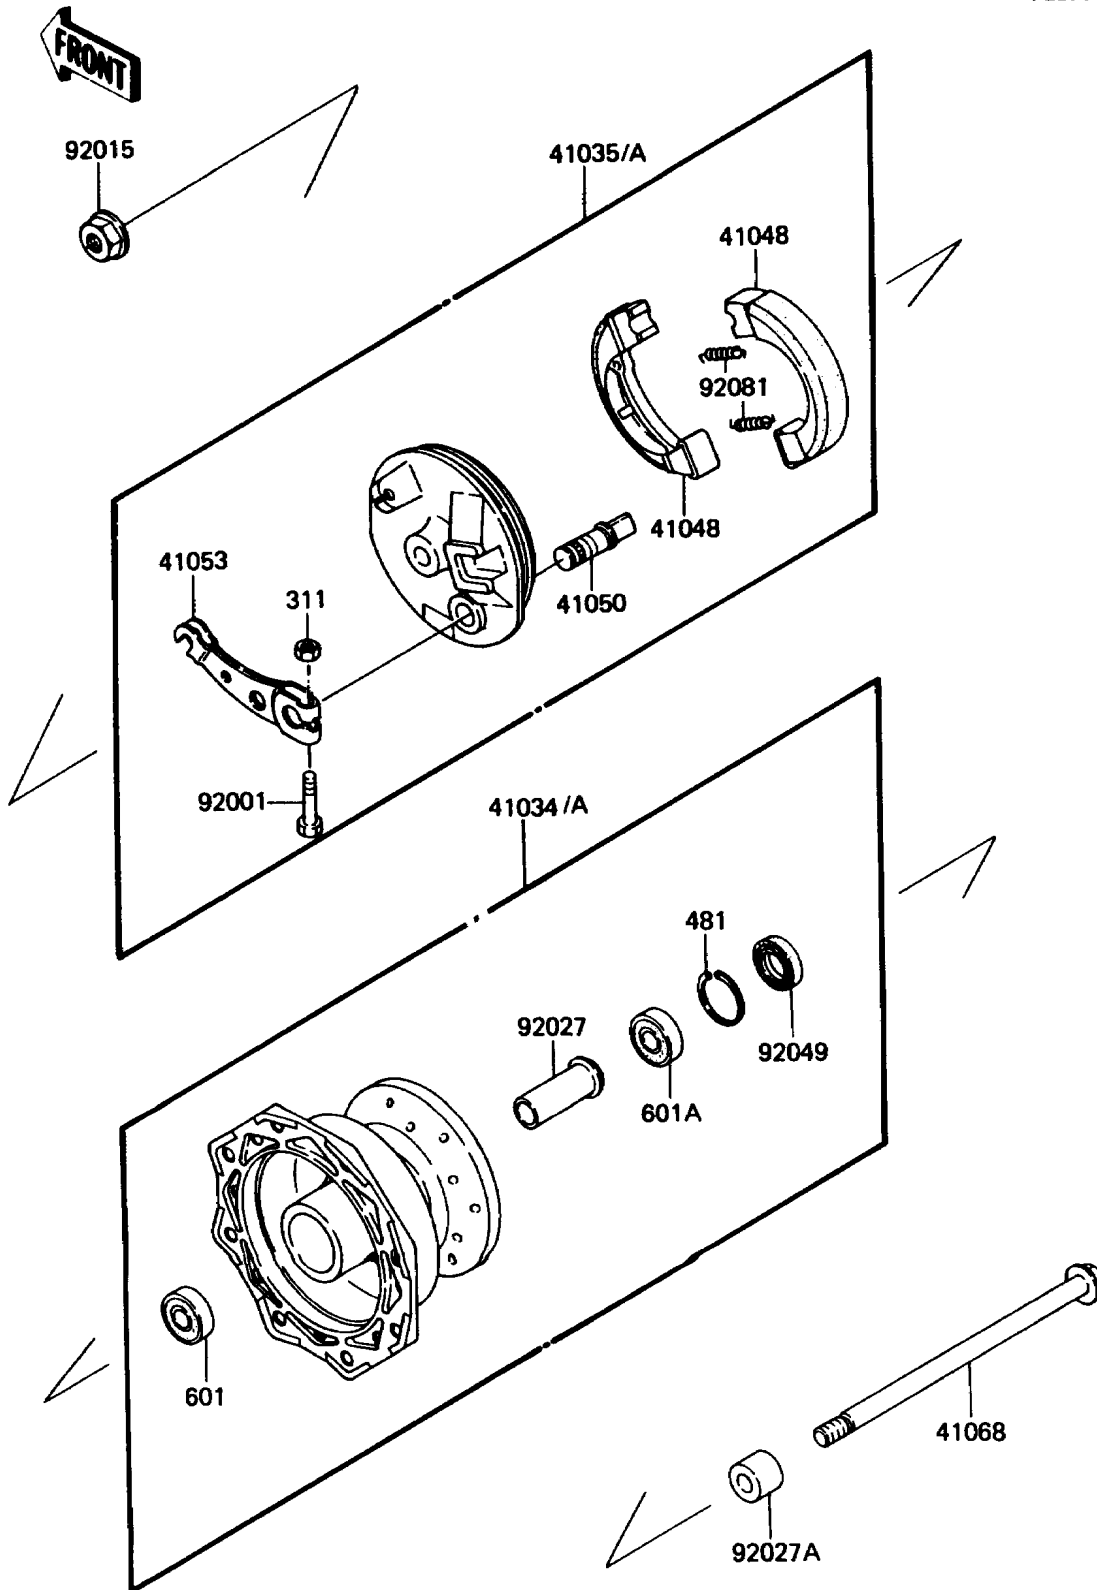

1985 KX60

PARTS DIAGRAM

Front Hub

F2230-0071

1985 KX60

PARTS LIST

Front Hub

ITEM NAME

PART NUMBER

QUANTITY
