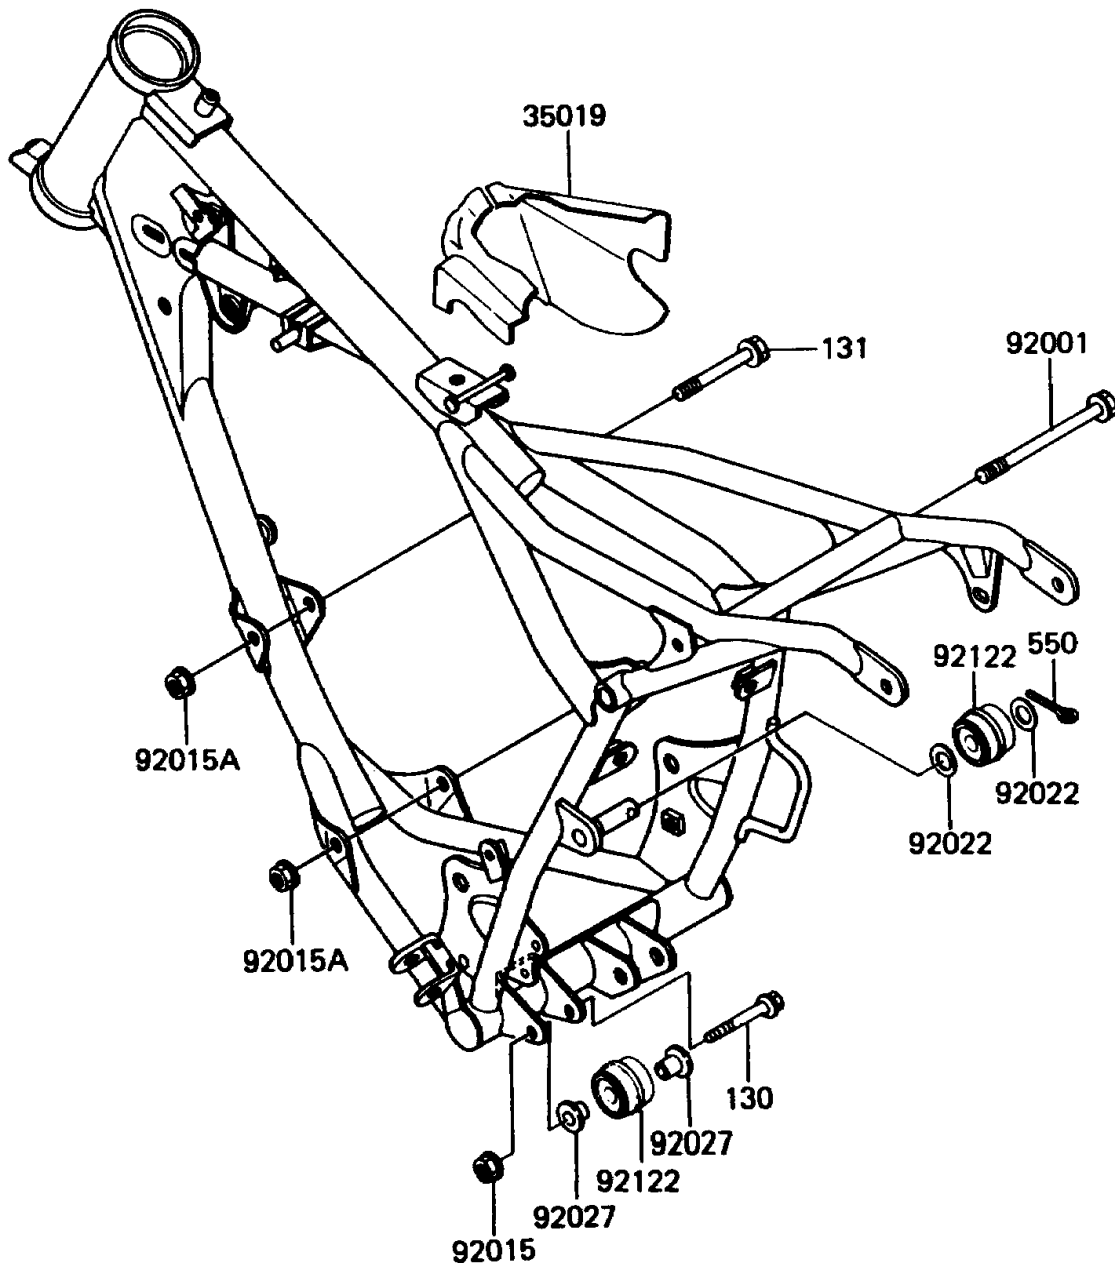

1988 KX60

PARTS DIAGRAM

Frame Fittings

F2131-0192

1988 KX60

PARTS LIST

Frame Fittings

Kawasaki

Let the Good Times Roll®

ITEM NAME

PART NUMBER

QUANTITY
