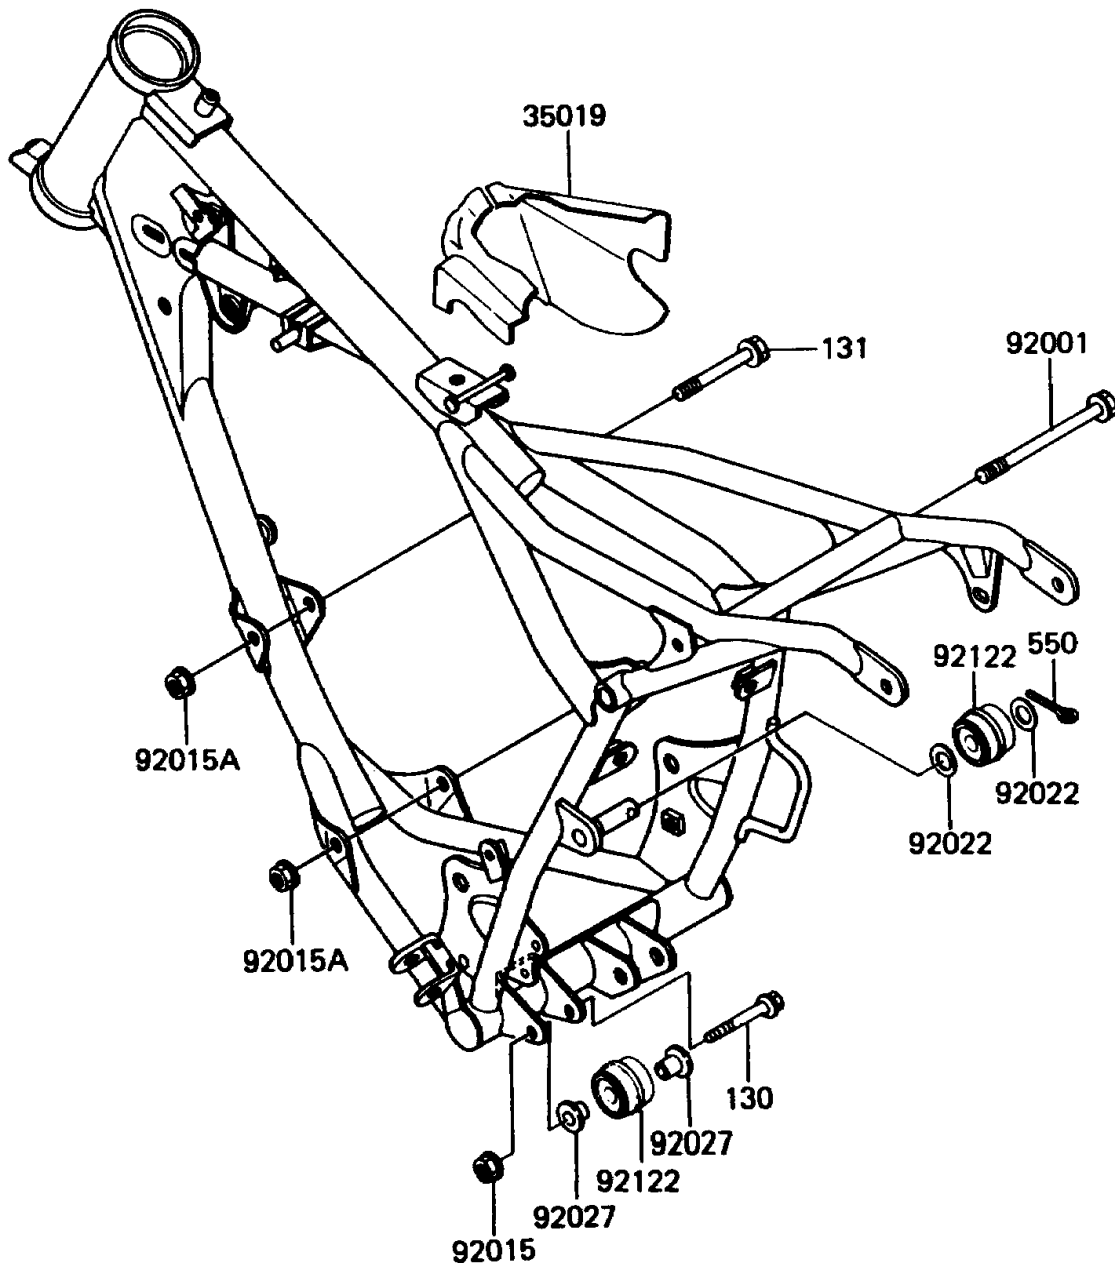

1985 KX60

PARTS DIAGRAM

Frame Fittings

F2131-0192

1985 KX60

PARTS LIST

Frame Fittings

Kawasaki

Let the Good Times Roll®

ITEM NAME

PART NUMBER

QUANTITY
