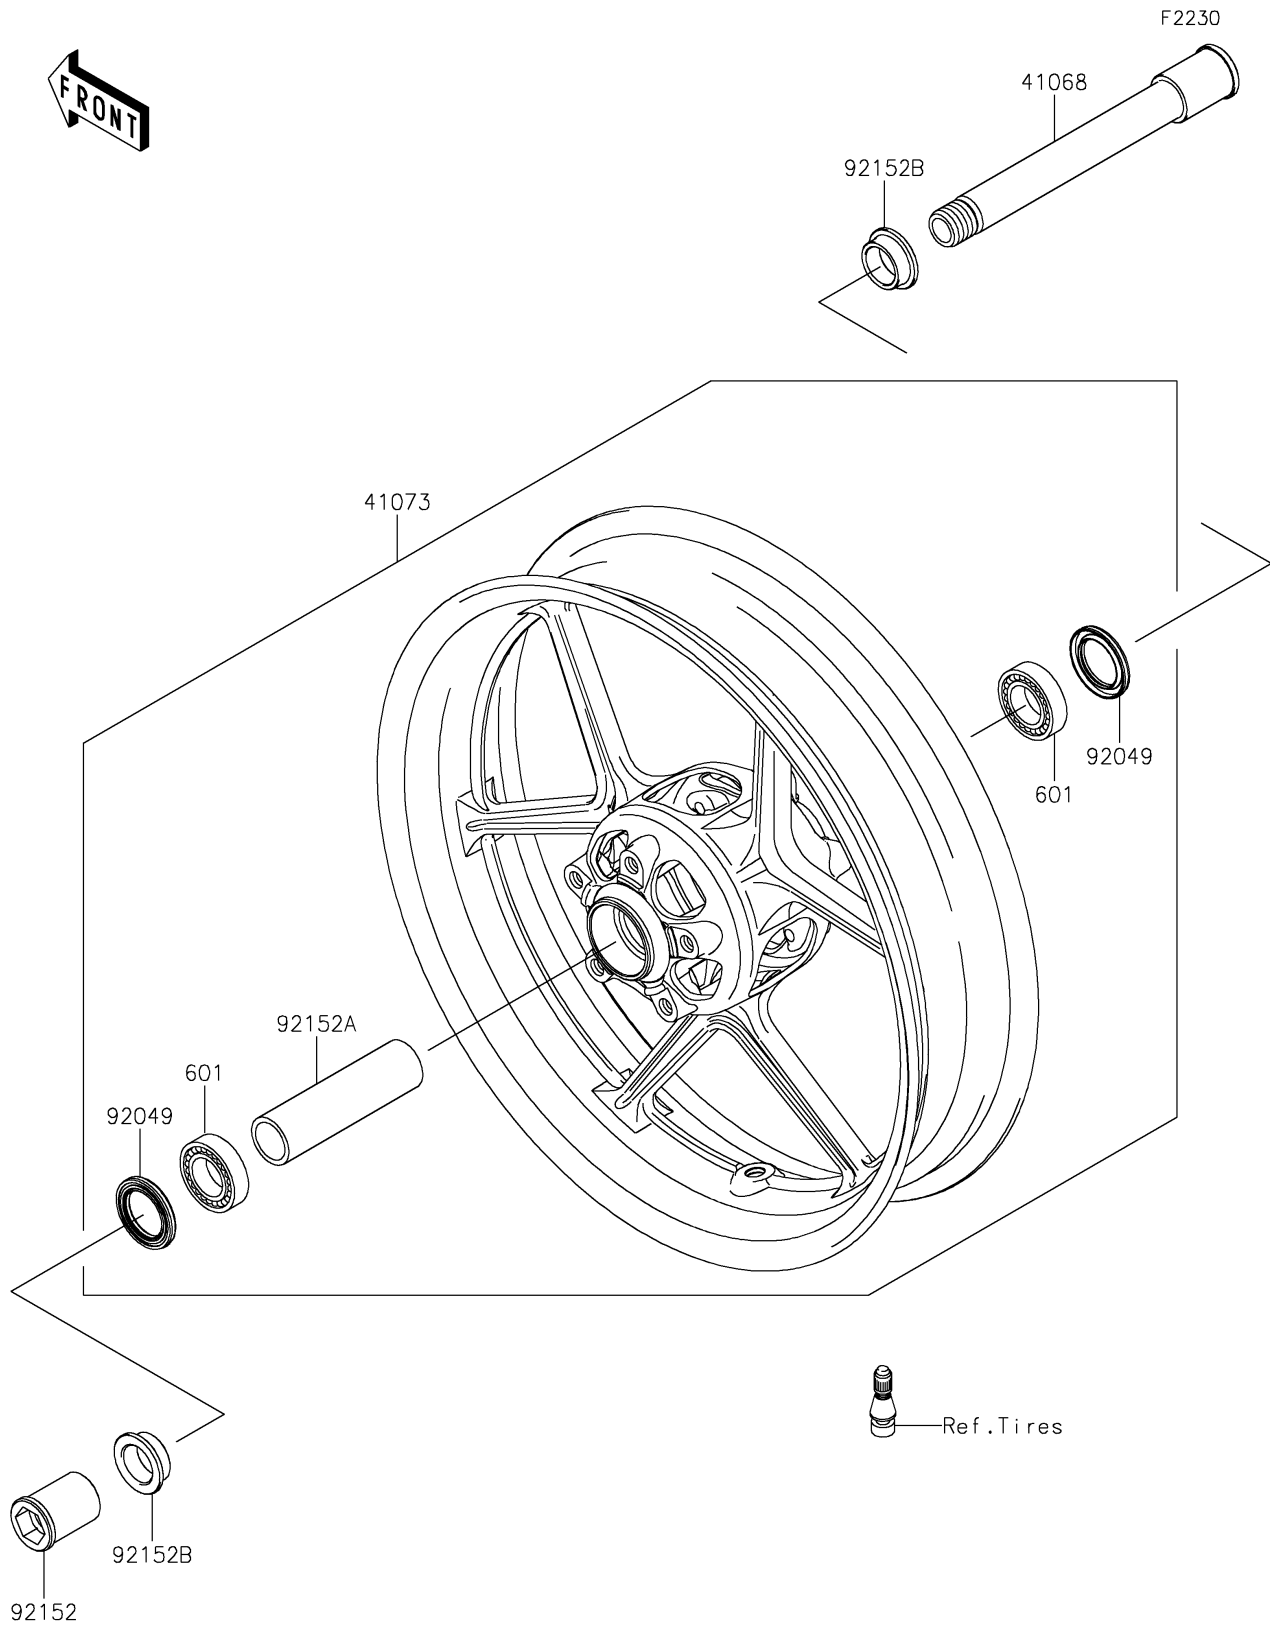

## PARTS DIAGRAM

### Front Wheel

## PARTS LIST

### Front Wheel

| ITEM NAME                              | PART NUMBER    | QUANTITY |
|--|----------------|----------|
| AXLE,FR,24X195 (Ref # 41068)           | 41068-0604     | 1        |
| WHEEL-ASSY,FR,G.BLACK (Ref # 41073)    | 41073-0726-18F | 1        |
| SEAL-OIL,BJN-C2 32X47X5 (Ref # 92049)  | 92049-0050     | 2        |
| COLLAR,FR AXLE,LH,L=44.5 (Ref # 92152) | 92152-0240     | 1        |
| COLLAR,FR HUB,L=115 (Ref # 92152A)     | 92152-0242     | 1        |
| COLLAR,25X32X13 (Ref # 92152B)         | 92152-2719     | 2        |
| BEARING-BALL,#6005UU (Ref # 601)       | 601B6005UU     | 2        |