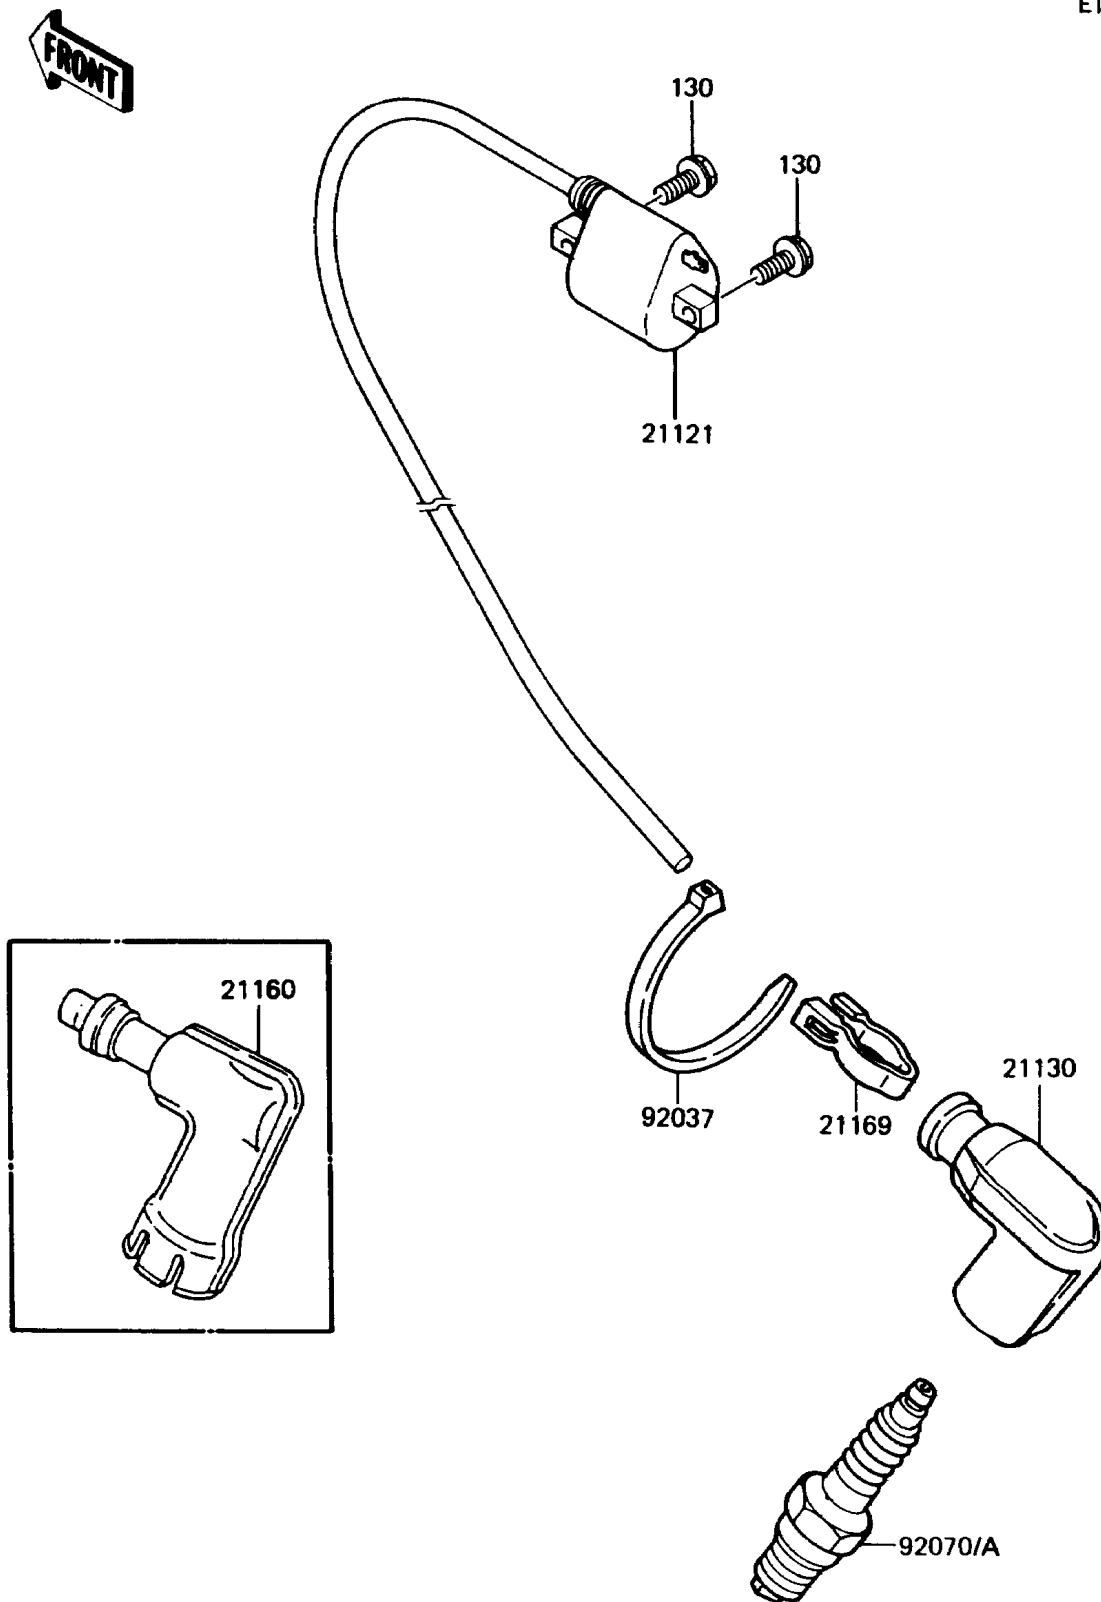

1988 KX60

PARTS DIAGRAM

Ignition System

Kawasaki

Let the Good Times Roll®

E1830-0219

1988 KX60

PARTS LIST

Ignition System

ITEM NAME

PART NUMBER

QUANTITY
