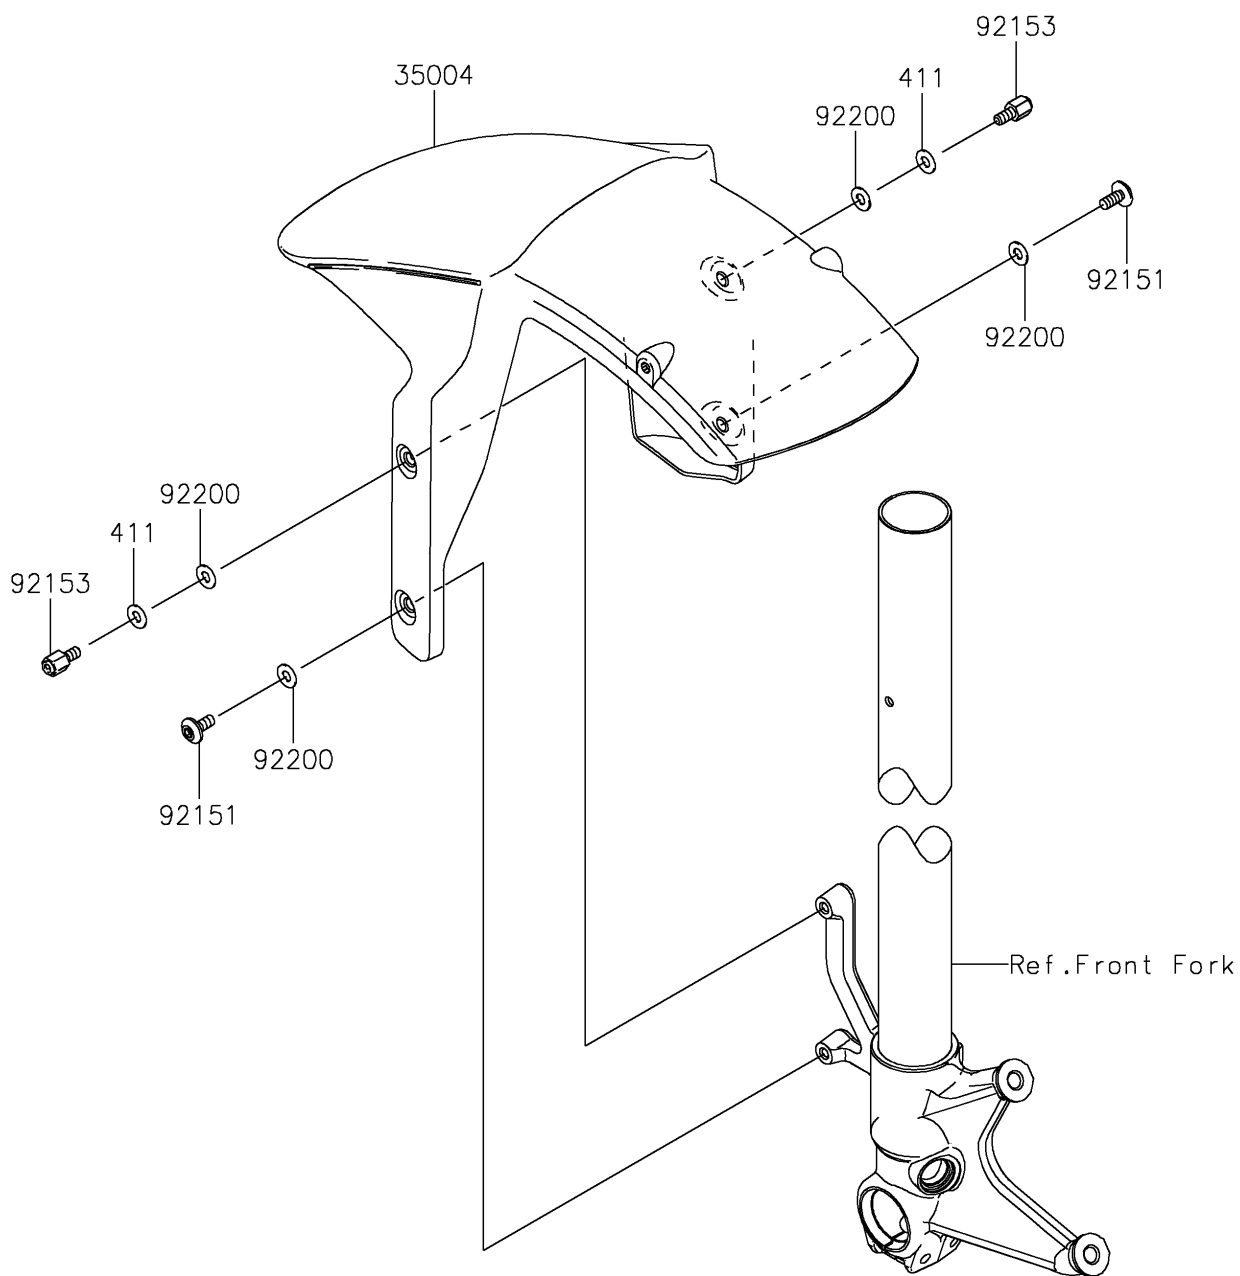

2022 Ninja ZX-6R

PARTS DIAGRAM

Front Fender(s)

F2171

2022 Ninja ZX-6R

PARTS LIST

Front Fender(s)

ITEM NAME	PART NUMBER	QUANTITY
FENDER-FRONT,L.GREEN (Ref # 35004)	35004-0118-777	1
BOLT,SOCKET,6X14 (Ref # 92151)	92151-1654	2
BOLT,6MM (Ref # 92153)	92153-0335	2
WASHER,6.5X14X1 (Ref # 92200)	92200-1388	4
WASHER-PLAIN,6MM (Ref # 411)	411AB0600	2