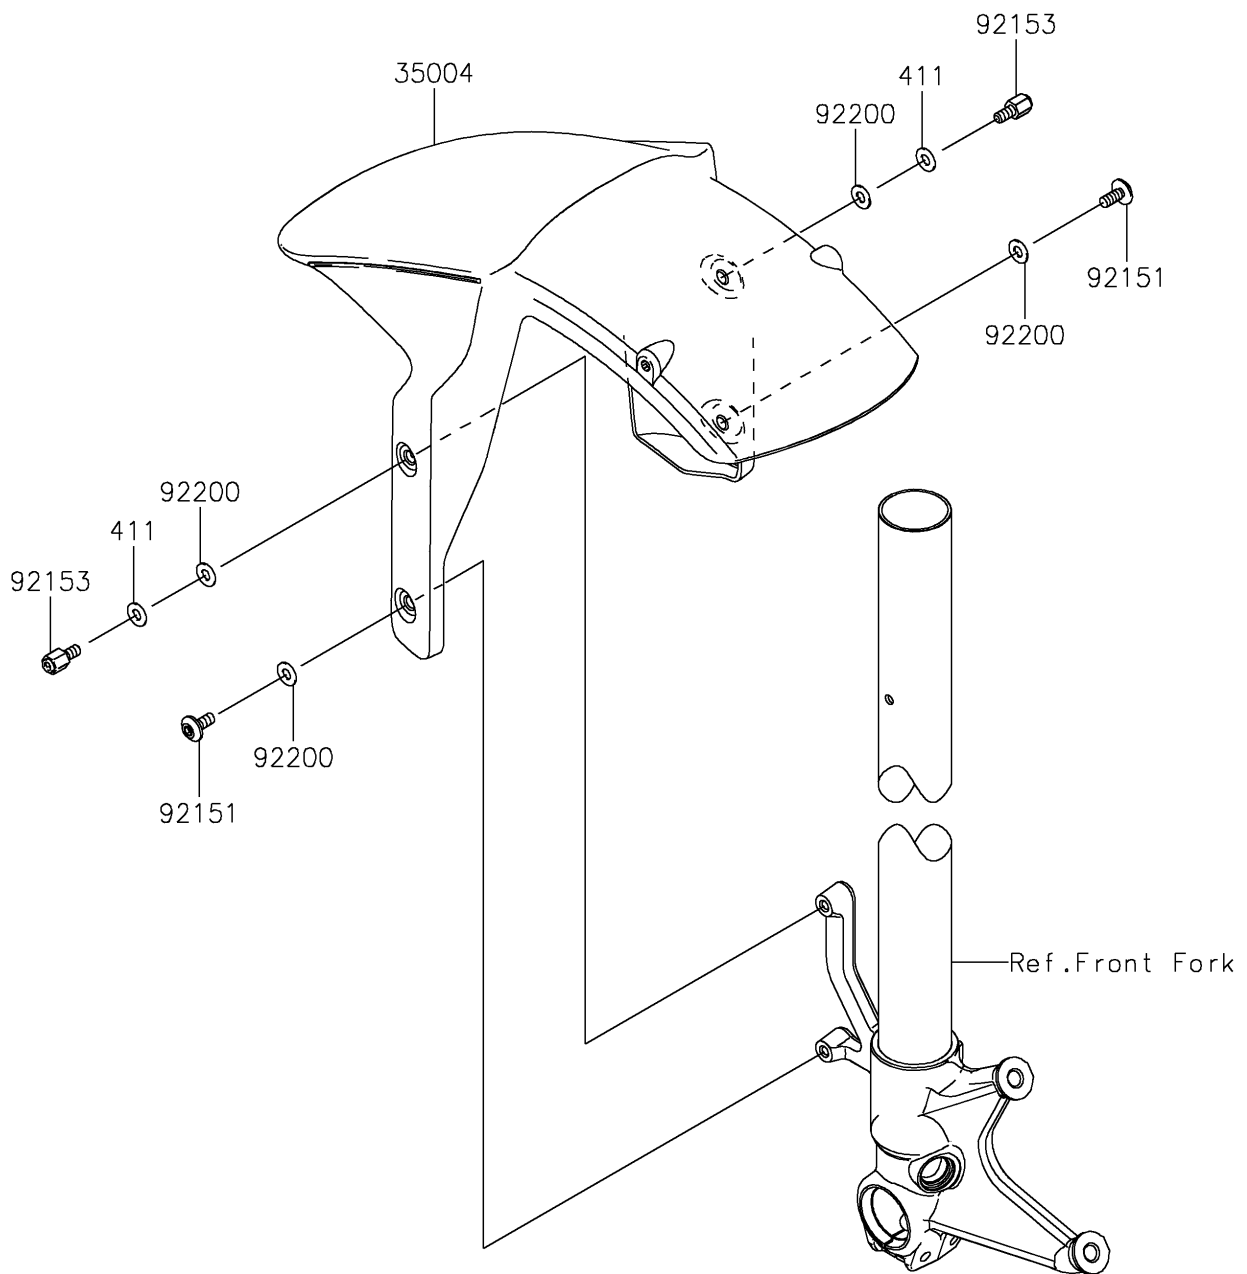

2022 Ninja ZX-6R

PARTS DIAGRAM

Front Fender(s)

F2171

2022 Ninja ZX-6R

PARTS LIST

Front Fender(s)

ITEM NAME	PART NUMBER	QUANTITY
FENDER-FRONT,L.GREEN (Ref # 35004)	35004-0118-777	1
BOLT,SOCKET,6X14 (Ref # 92151)	92151-1654	2
BOLT,6MM (Ref # 92153)	92153-0335	2
WASHER,6.5X14X1 (Ref # 92200)	92200-1388	4
WASHER-PLAIN,6MM (Ref # 411)	411AB0600	2