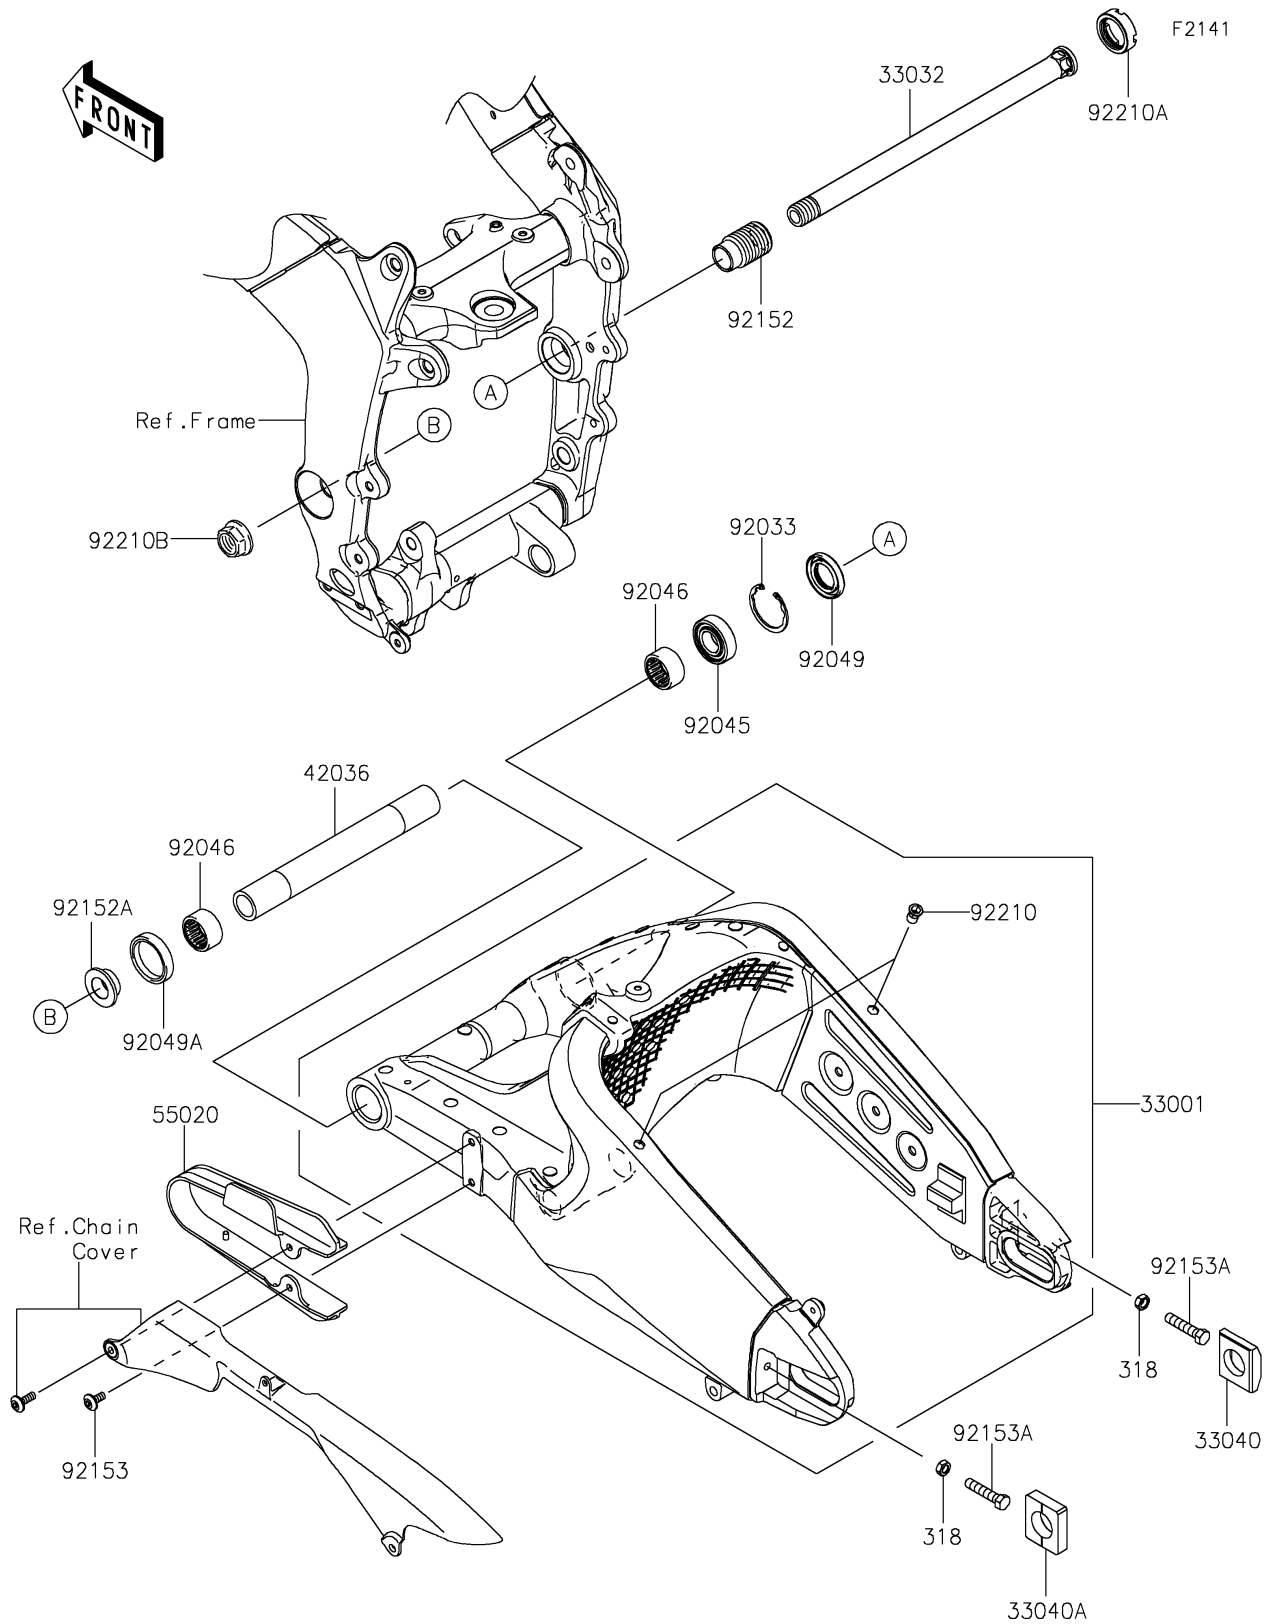

2022 Ninja ZX-6R

PARTS DIAGRAM

Swingarm