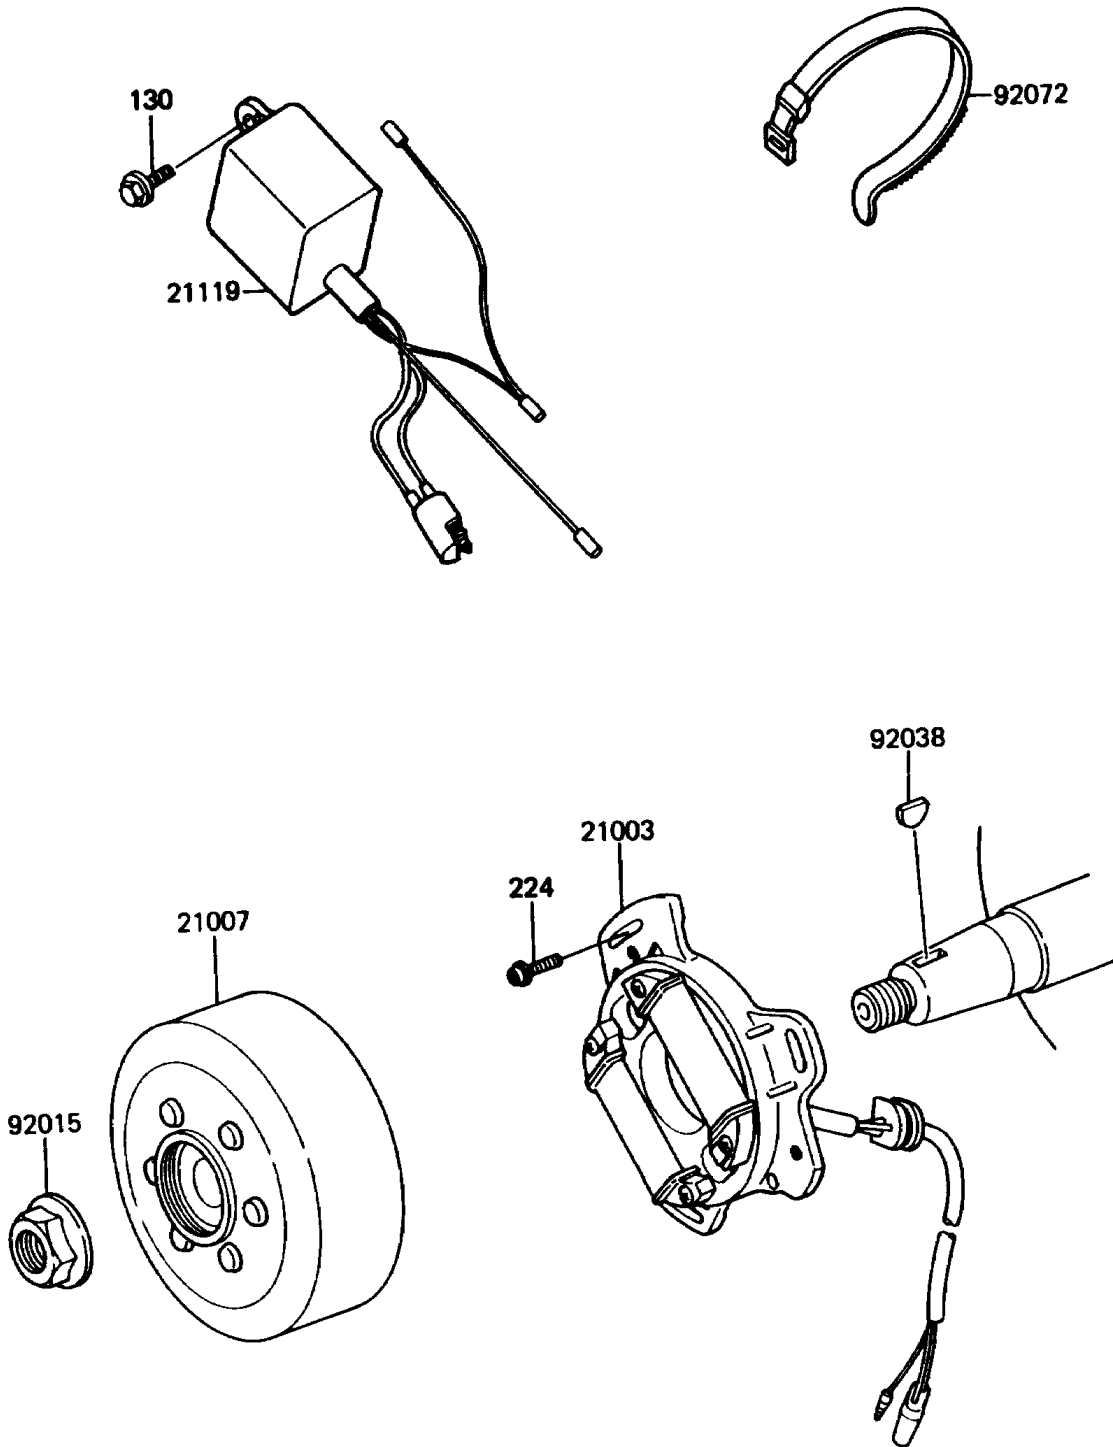

1985 KX60

PARTS DIAGRAM

Generator

E1810-0123

1985 KX60

PARTS LIST

Generator

Kawasaki

Let the Good Times Roll®

ITEM NAME

PART NUMBER

QUANTITY
