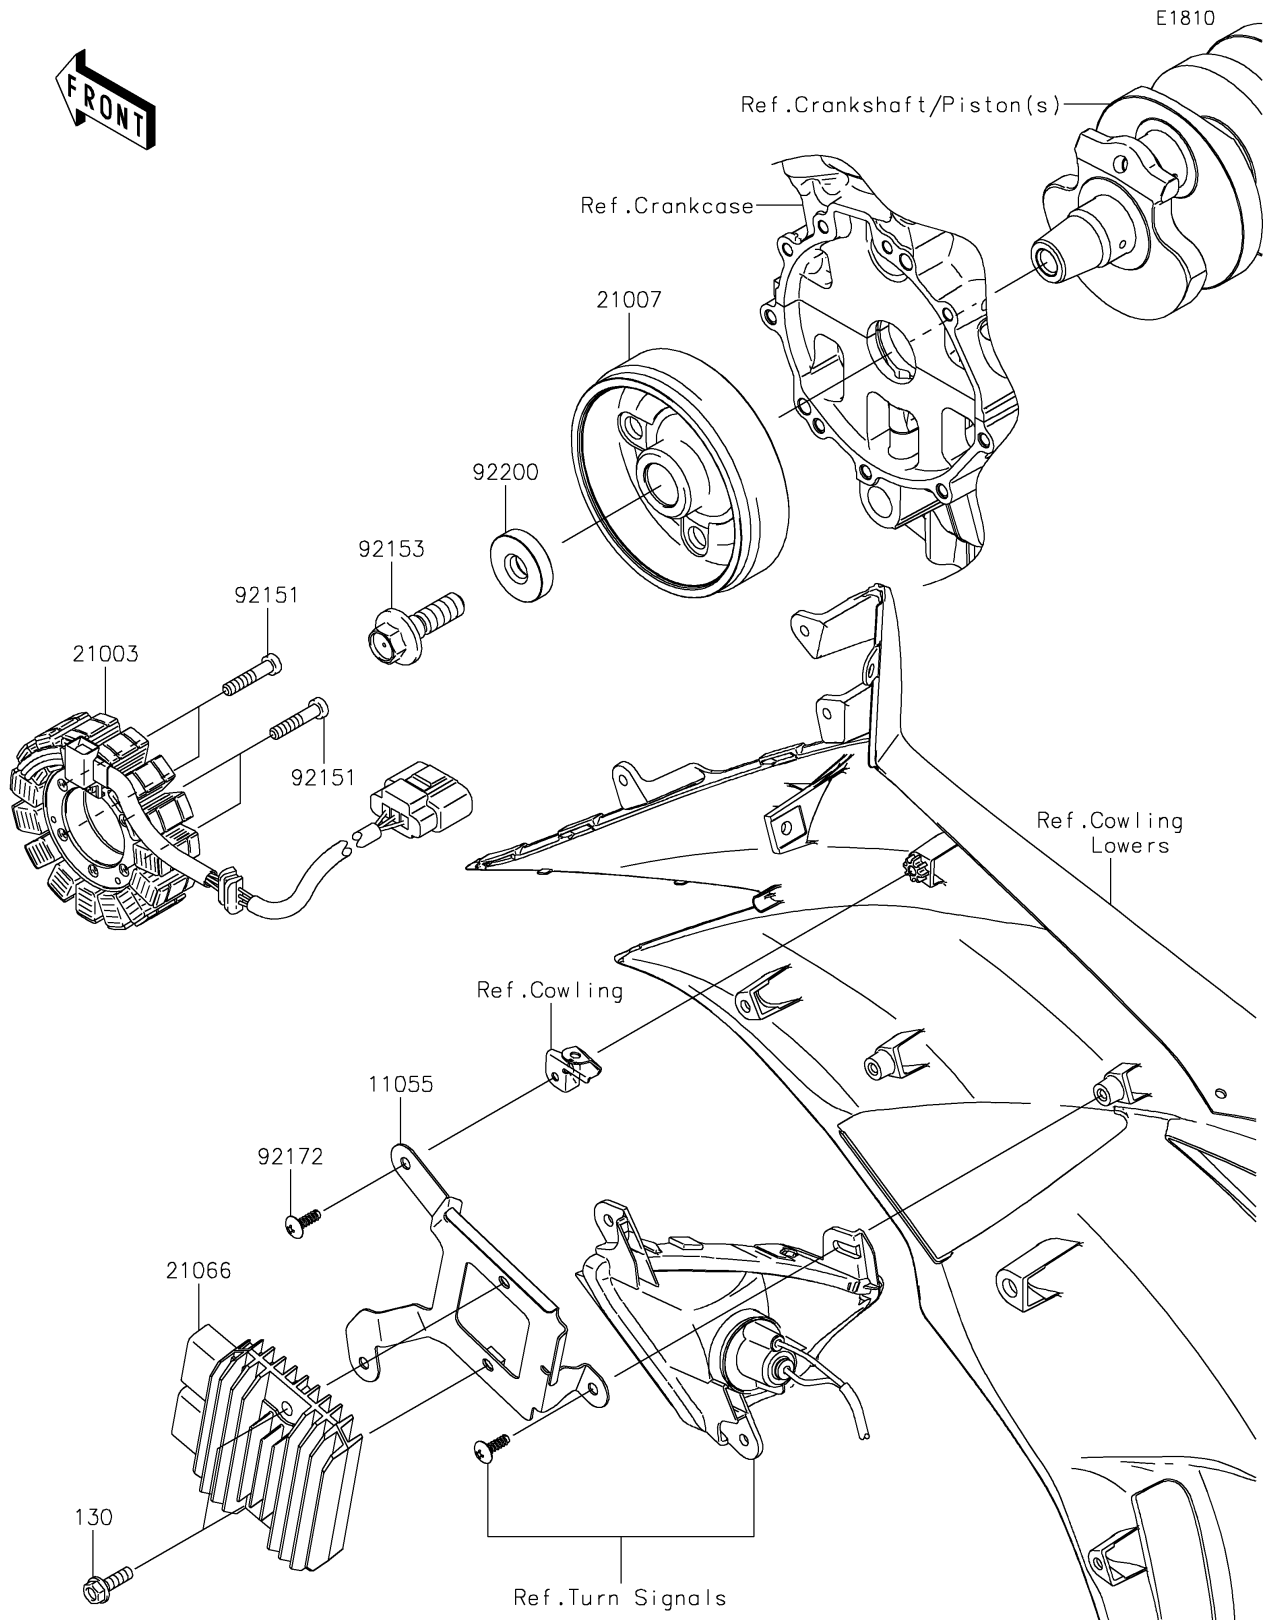

2022 Ninja ZX-6R

PARTS DIAGRAM

Generator