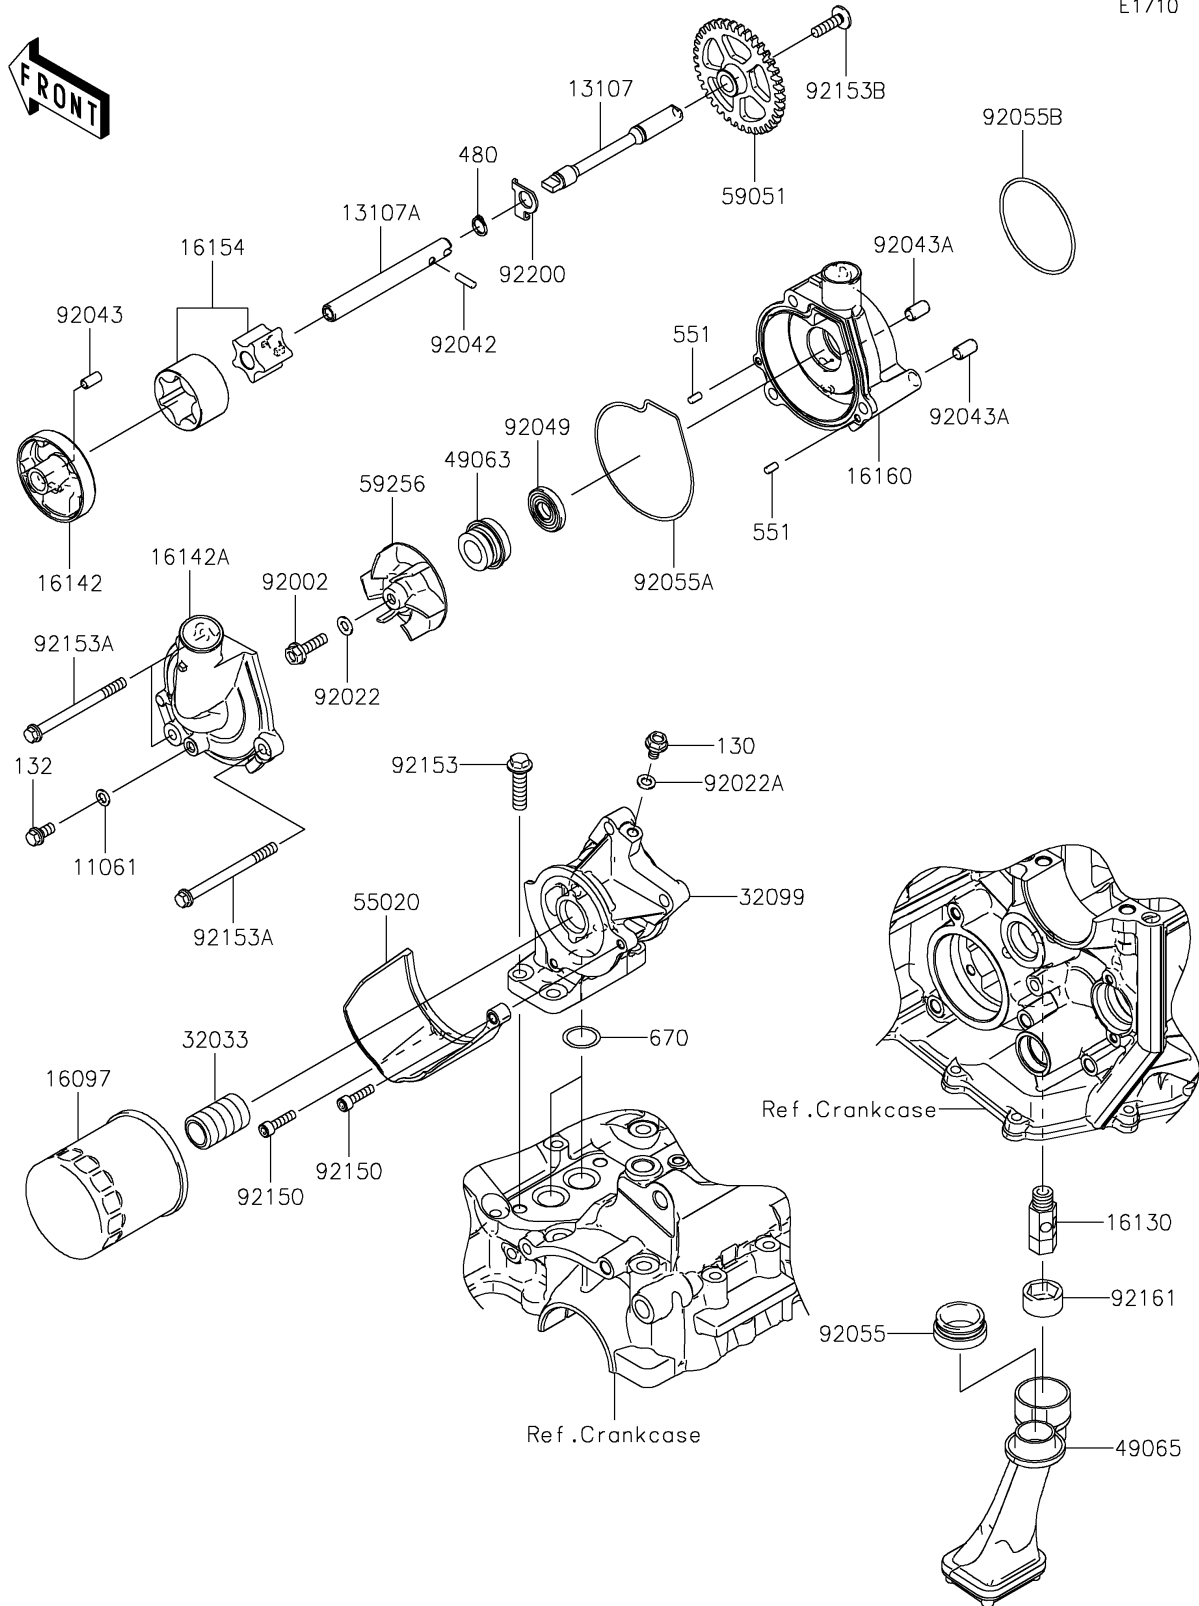

2022 Ninja ZX-6R

PARTS DIAGRAM

Oil Pump/Oil Filter

E1710

2022 Ninja ZX-6R

PARTS LIST

Oil Pump/Oil Filter

ITEM NAME

PART NUMBER

QUANTITY
