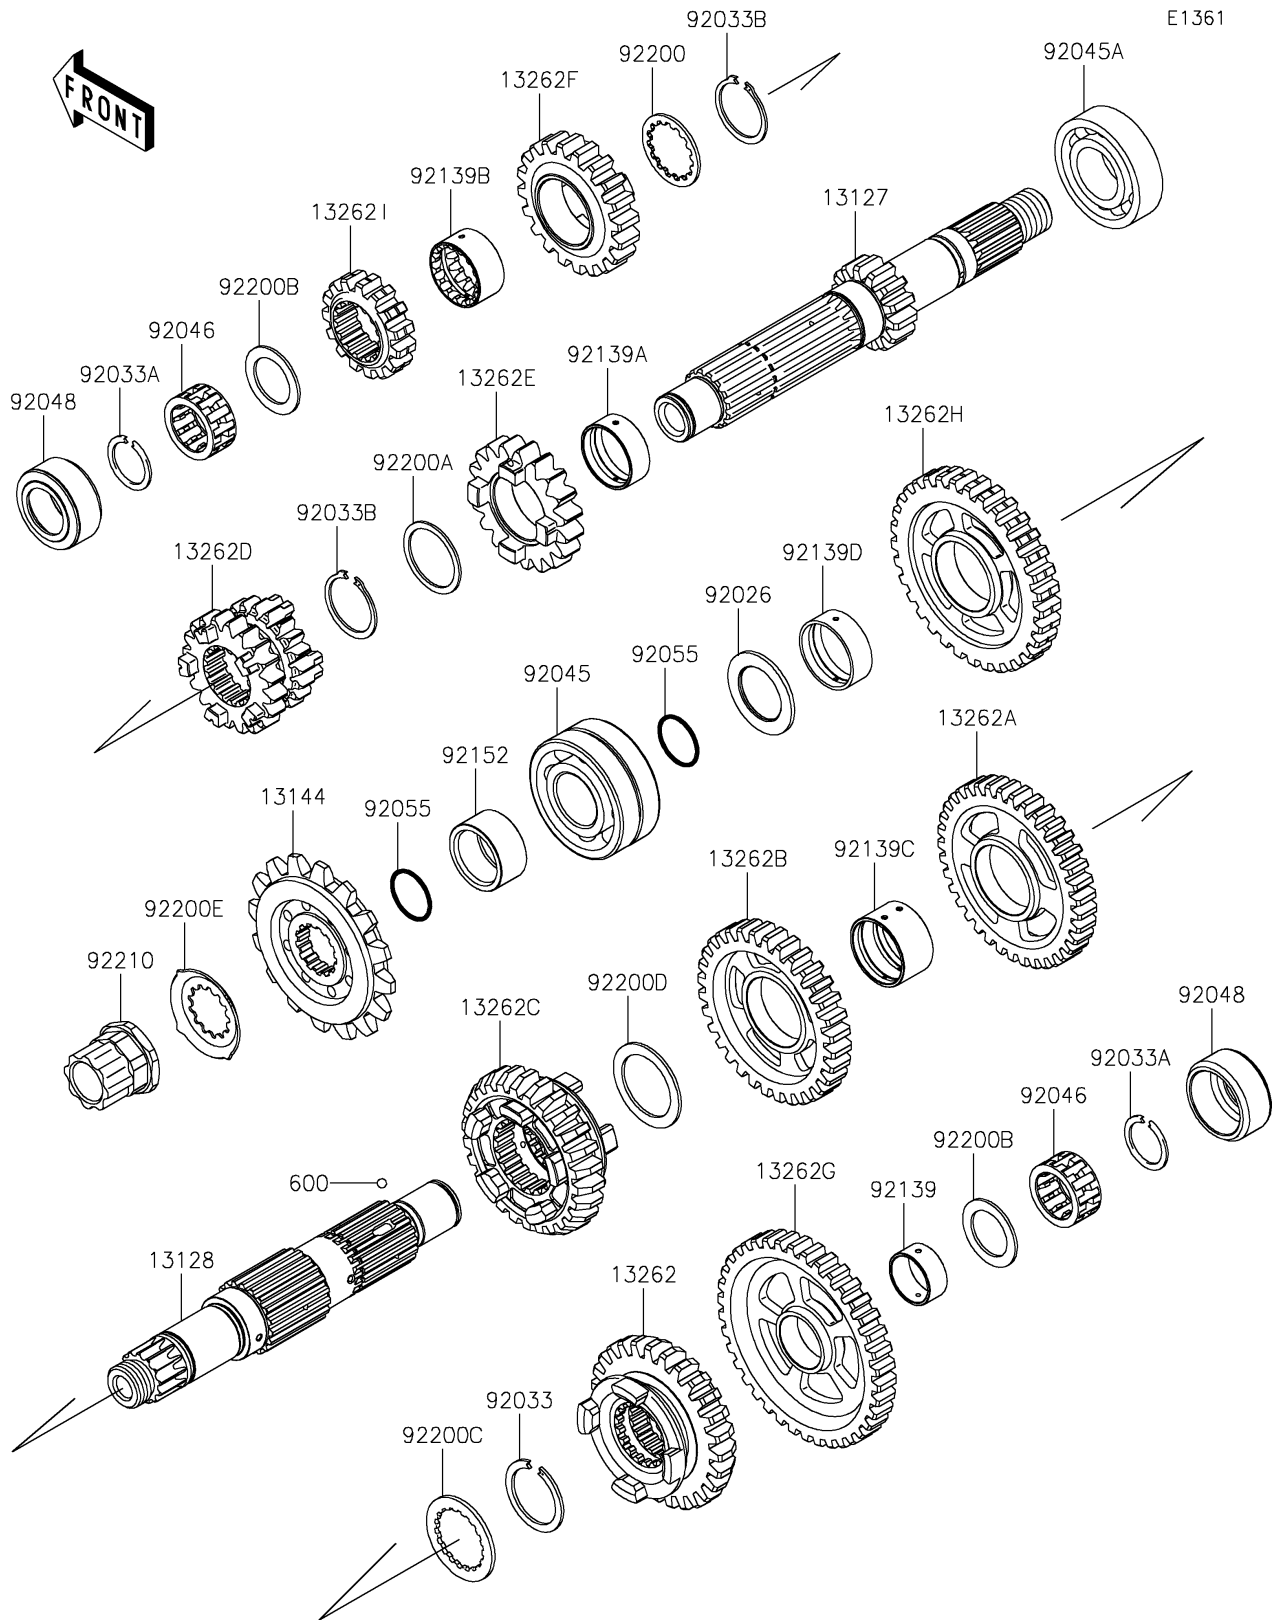

2022 Ninja ZX-6R

PARTS DIAGRAM

Transmission

2022 Ninja ZX-6R

PARTS LIST

Transmission

ITEM NAME	PART NUMBER	QUANTITY
SHAFT-TRANSMISSION INPUT,14T (Ref # 13127)	13127-0068	1
SHAFT-TRANSMISSION OUTPUT (Ref # 13128)	13128-0055	1
SPROCKET-OUTPUT,16T,#520 (Ref # 13144)	13144-0038	1
GEAR,OUTPUT 5TH,27T (Ref # 13262)	13262-0380	1
GEAR,OUTPUT 3RD,37T (Ref # 13262A)	13262-0509	1
GEAR,OUTPUT 4TH,32T (Ref # 13262B)	13262-0510	1
GEAR,OUTPUT 6TH,26T (Ref # 13262C)	13262-0582	1
GEAR,INPUT 3RD&4TH,20T&20T (Ref # 13262D)	13262-0709	1
GEAR,INPUT 5TH,19T (Ref # 13262E)	13262-0710	1
GEAR,INPUT 6TH,20T (Ref # 13262F)	13262-0711	1
GEAR,OUTPUT LOW,38T (Ref # 13262G)	13262-0712	1
GEAR,OUTPUT 2ND,33T (Ref # 13262H)	13262-0743	1
GEAR,INPUT 2ND,15T (Ref # 13262I)	13262-0745	1
SPACER,25.3X39X2.0 (Ref # 92026)	92026-1529	1
RING-SNAP,26.9X34X1.5 (Ref # 92033)	92033-0047	1
RING-SNAP,20X25.5X1.2 (Ref # 92033A)	92033-025	2
RING-SNAP,25.9X30.6X1.2 (Ref # 92033B)	92033-1037	2
BEARING-BALL,DAC2557NSSH (Ref # 92045)	92045-0003	1
BEARING-BALL,25X52X15 (Ref # 92045A)	92045-0058	1
BEARING-NEEDLE (Ref # 92046)	92046-1291	2
RACE,30X38X17.3 (Ref # 92048)	92048-0007	2
RING-O,21.5X1.5 (Ref # 92055)	92055-1293	2
BUSHING,GEAR,LOW OUT (Ref # 92139)	92139-0038	1
BUSHING,GEAR,5TH IN (Ref # 92139A)	92139-0161	1
BUSHING,GEAR,6TH IN (Ref # 92139B)	92139-0162	1
BUSHING,GEAR,3RD/4TH OUT (Ref # 92139C)	92139-0163	1
BUSHING,GEAR,2ND OUT (Ref # 92139D)	92139-0164	1
COLLAR,25X32X15.7 (Ref # 92152)	92152-0444	1
WASHER,28.3X34.0X1.6 (Ref # 92200)	92200-0050	1

2022 Ninja ZX-6R

PARTS LIST

Transmission

ITEM NAME	PART NUMBER	QUANTITY
WASHER,28.1X34.0X1.2 (Ref # 92200A)	92200-0051	1
WASHER,22.1X32.0X1.4 (Ref # 92200B)	92200-0138	2
WASHER,TOOTHED,28X40X2 (Ref # 92200C)	92200-1277	1
WASHER,29.9X40X1.5 (Ref # 92200D)	92200-1278	1
WASHER (Ref # 92200E)	92200-1720	1
NUT,20MM (Ref # 92210)	92210-0323	1
BALL-STEEL,5/32 (Ref # 600)	600A0500	3