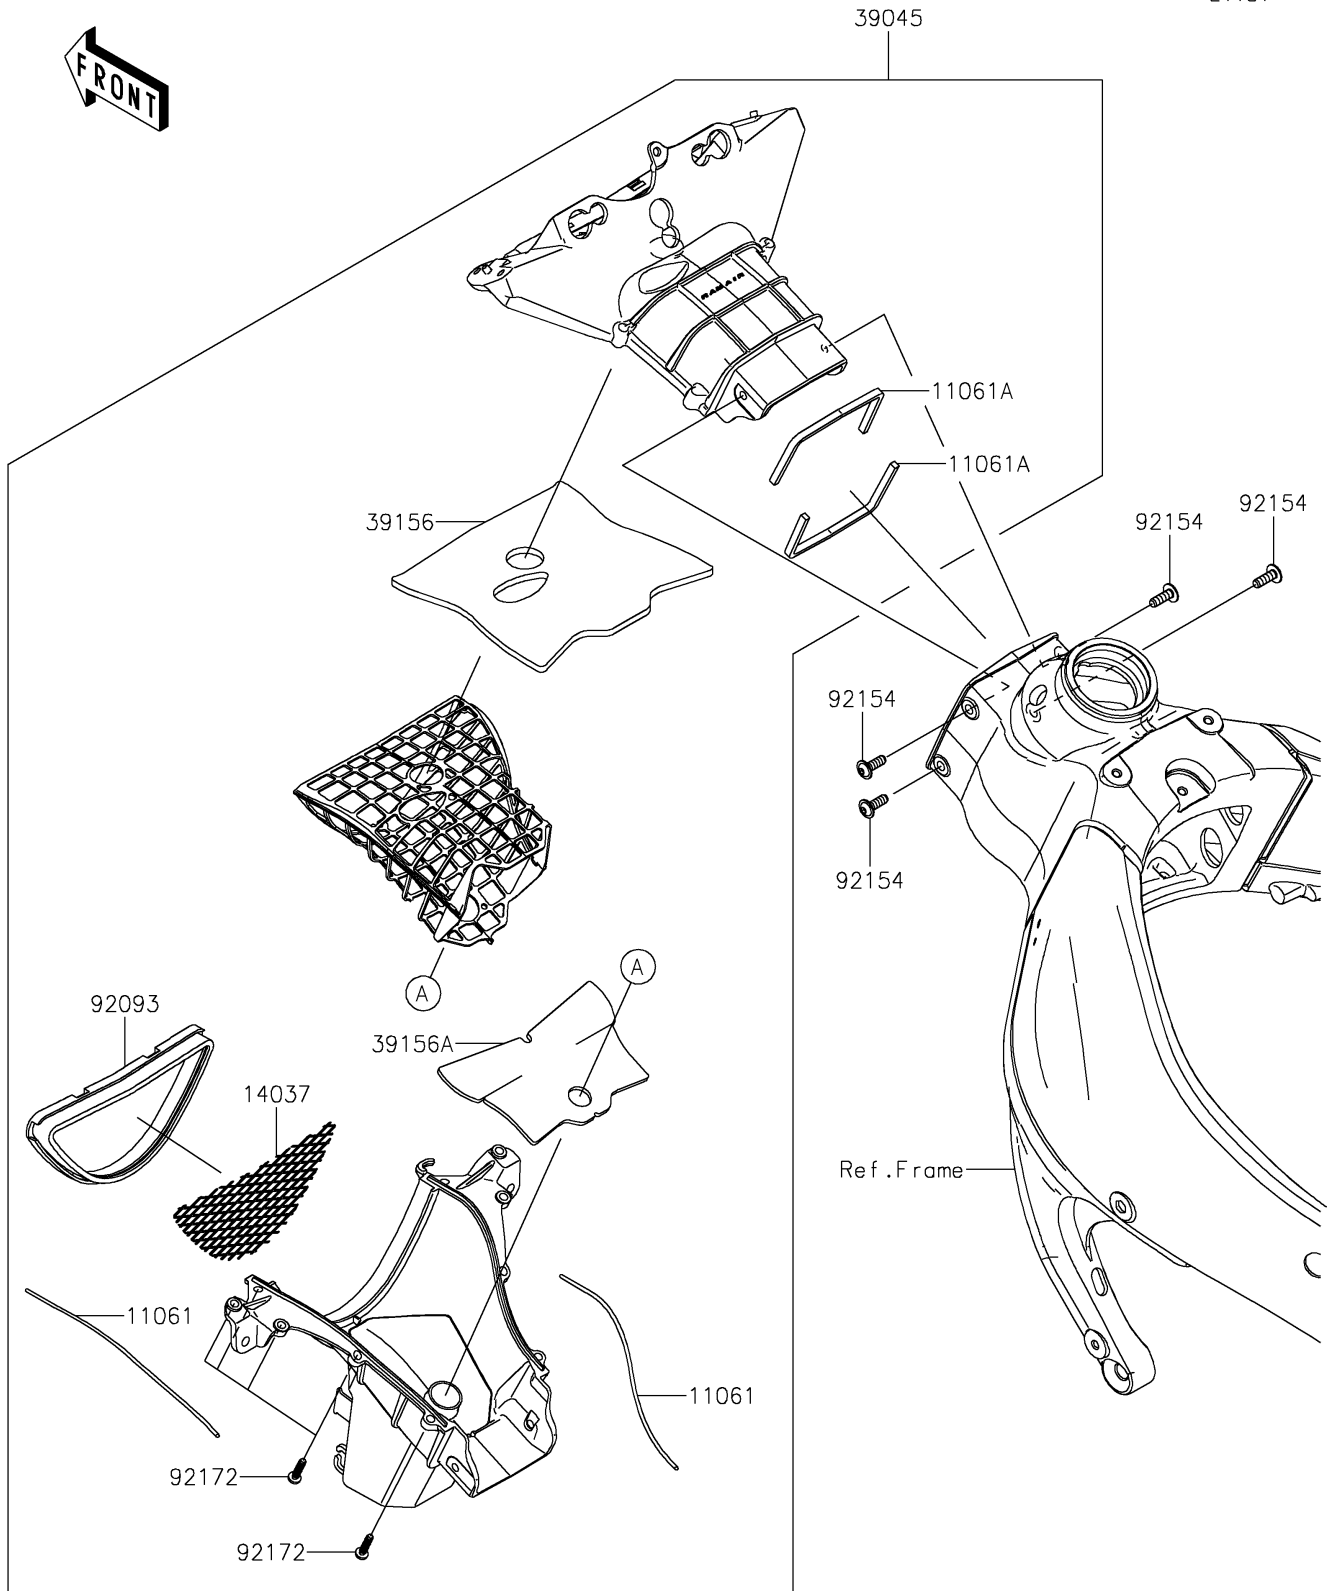

2022 Ninja ZX-6R

PARTS DIAGRAM

Air Duct

E1131

2022 Ninja ZX-6R

PARTS LIST

Air Duct

ITEM NAME	PART NUMBER	QUANTITY
GASKET,3X180 (Ref # 11061)	11061-0376	2
GASKET,DUCT-FRAME (Ref # 11061A)	11061-0377	2
SCREEN (Ref # 14037)	14037-0089	1
DUCT-ASSY,RAM AIR (Ref # 39045)	39045-0039	1
PAD,UPP (Ref # 39156)	39156-0459	1
PAD,LWR (Ref # 39156A)	39156-0460	1
SEAL (Ref # 92093)	92093-0145	1
BOLT,FLANGED,BUTTON,6X18 (Ref # 92154)	92154-1882	4
SCREW,TAPPING,5X20 (Ref # 92172)	92172-0009	10