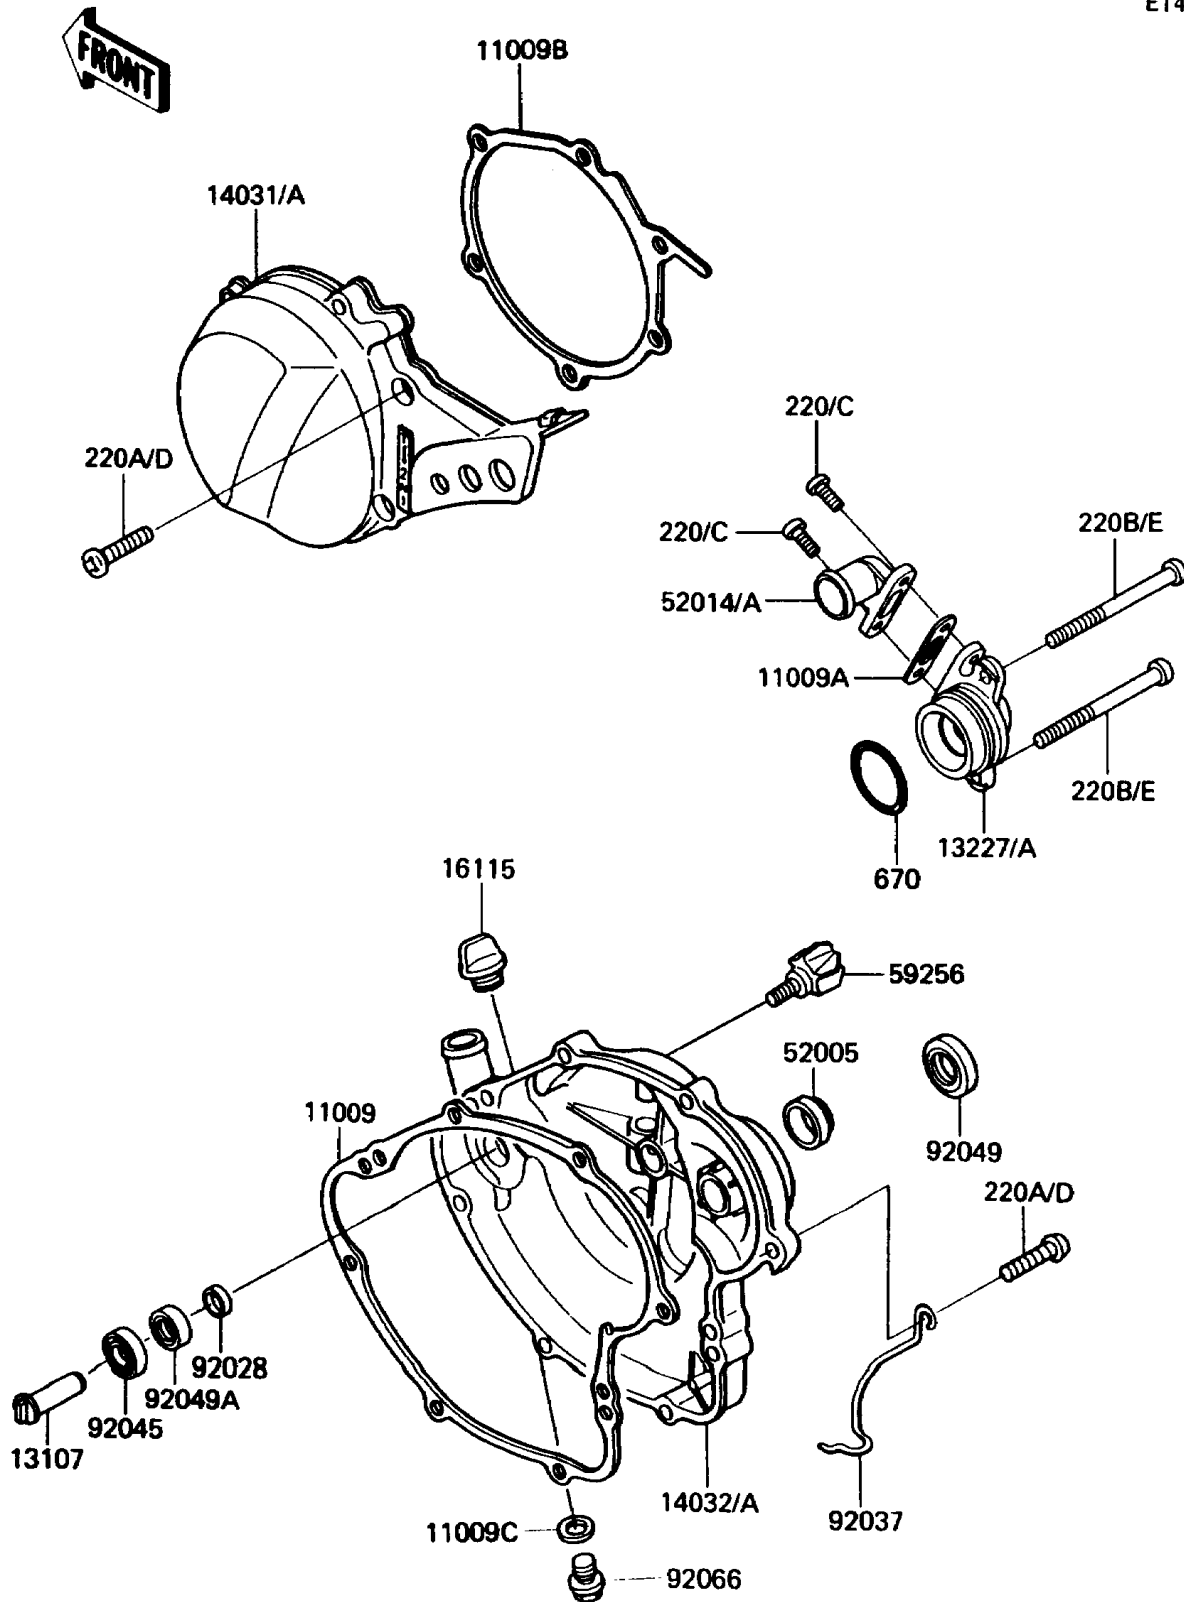

1988 KX60

PARTS DIAGRAM

Engine Cover(s)

E1431-0160

1988 KX60

PARTS LIST

Engine Cover(s)

Kawasaki

Let the Good Times Roll®

ITEM NAME

PART NUMBER

QUANTITY
