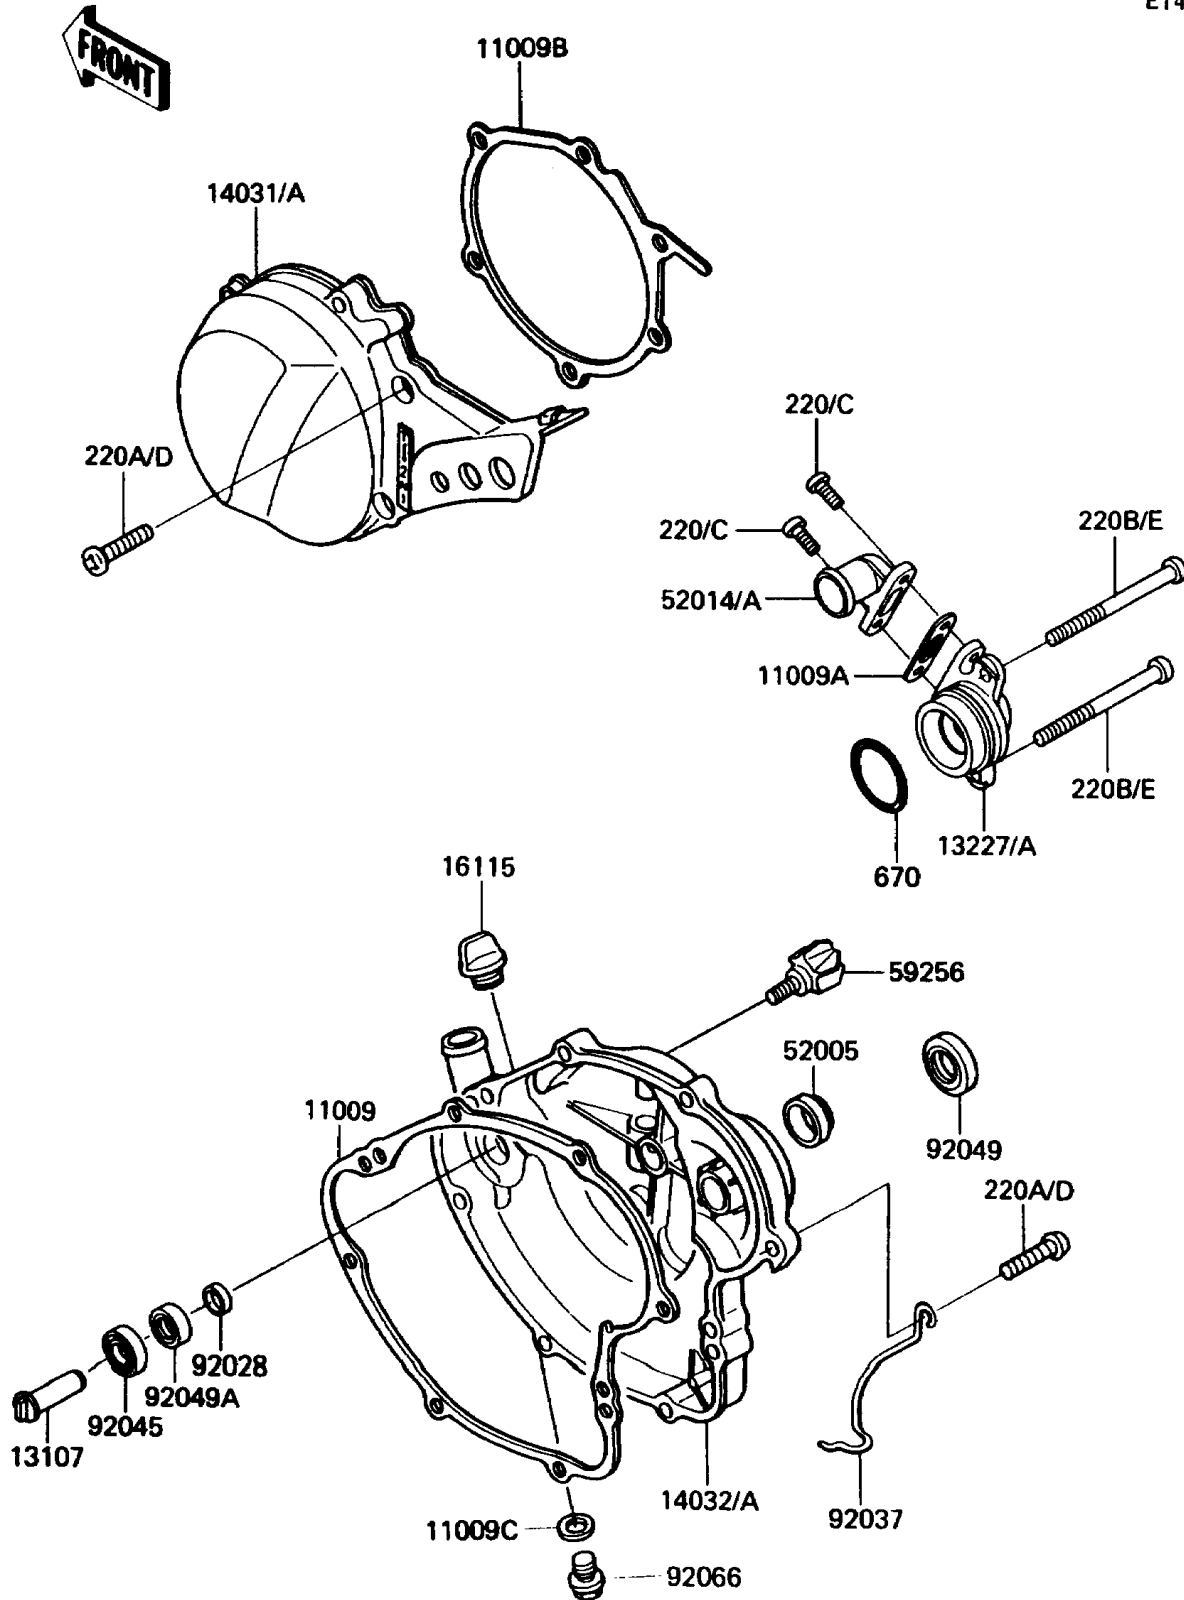

# 1985 KX60

## PARTS DIAGRAM

### Engine Cover(s)

E1431-0160

## PARTS LIST

Engine Cover(s)

**ITEM NAME**

**PART NUMBER**

**QUANTITY**

---