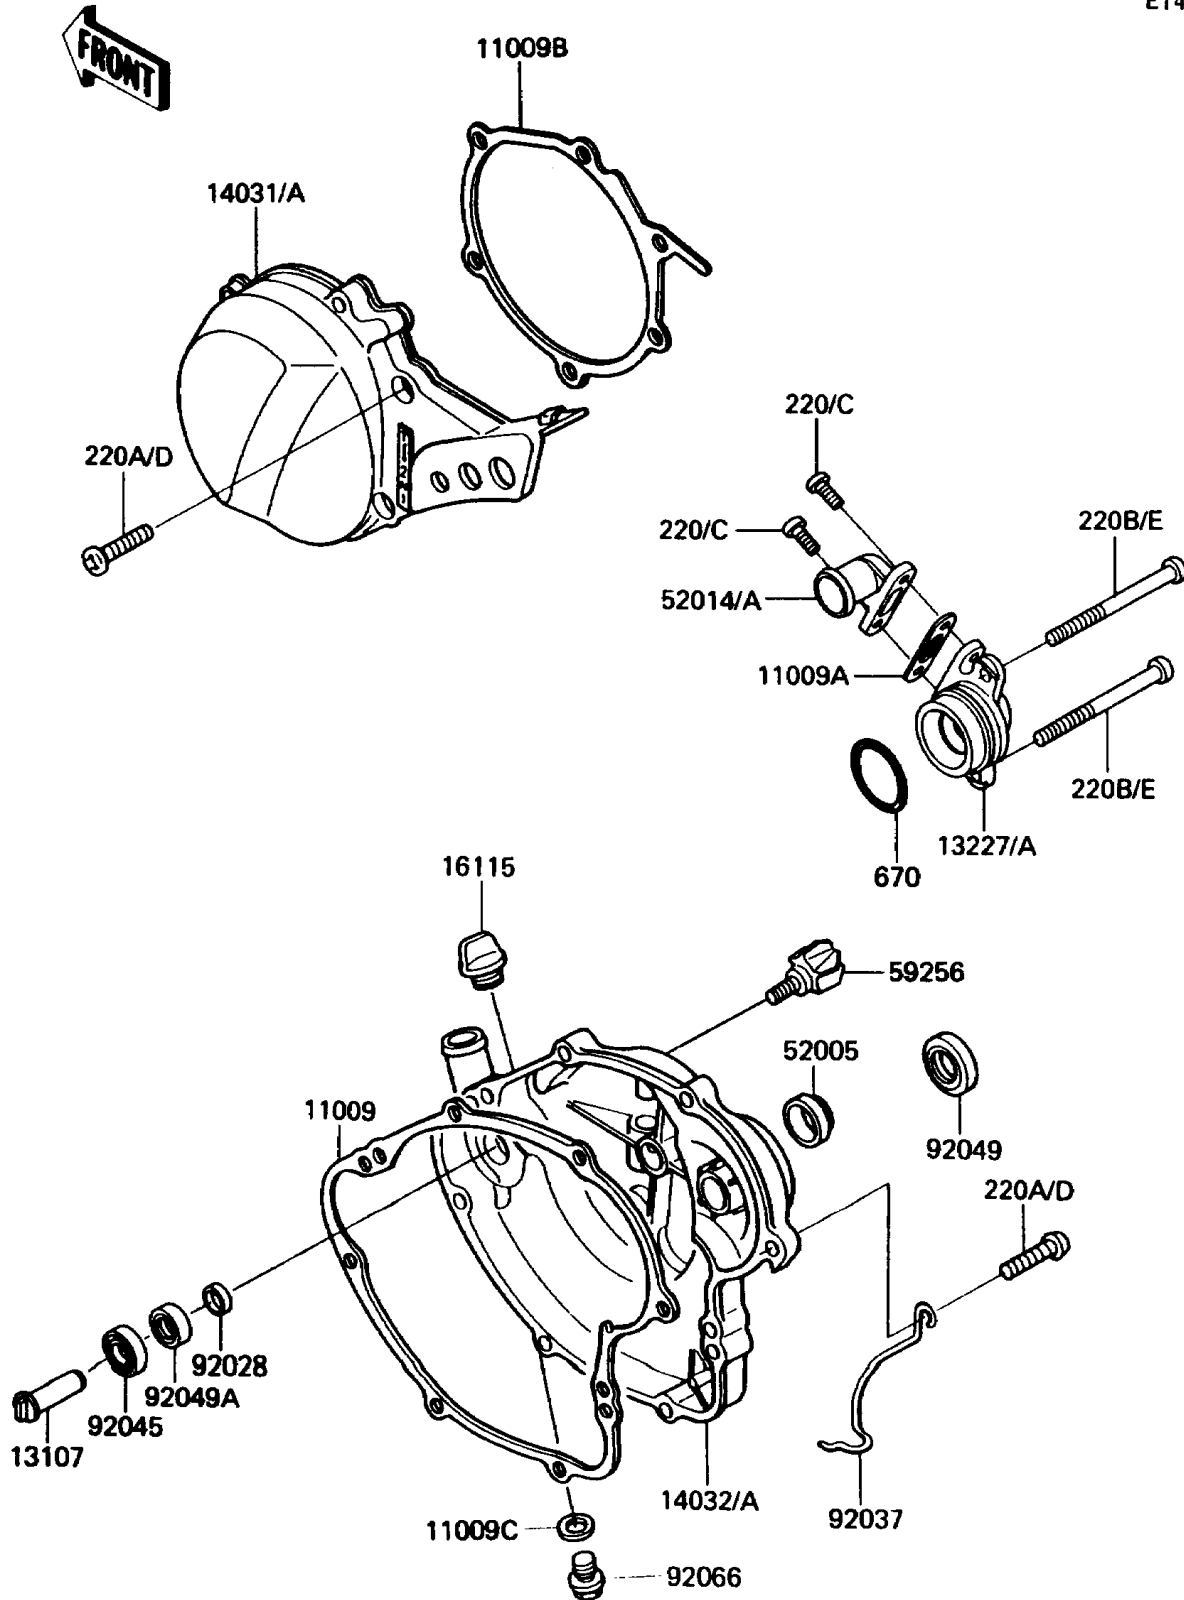

# 1987 KX60

## PARTS DIAGRAM

### Engine Cover(s)

E1431-0160

## PARTS LIST

Engine Cover(s)

**ITEM NAME**

**PART NUMBER**

**QUANTITY**

---