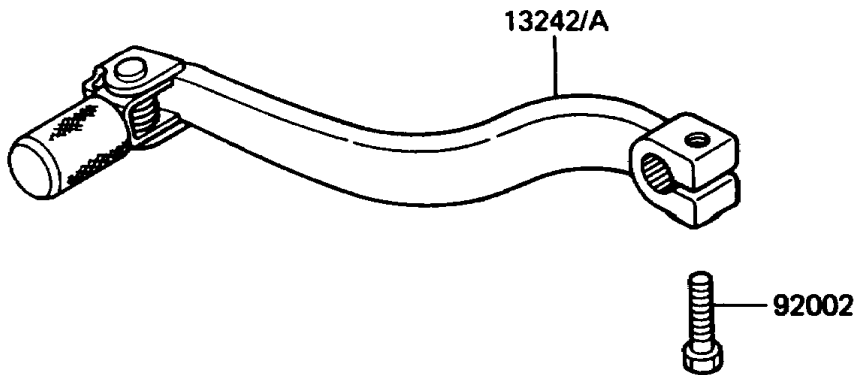

1988 KX60

PARTS DIAGRAM

Gear Change Mechanism

E1370-0139

1988 KX60

PARTS LIST

Gear Change Mechanism

Kawasaki

Let the Good Times Roll®

ITEM NAME

PART NUMBER

QUANTITY
