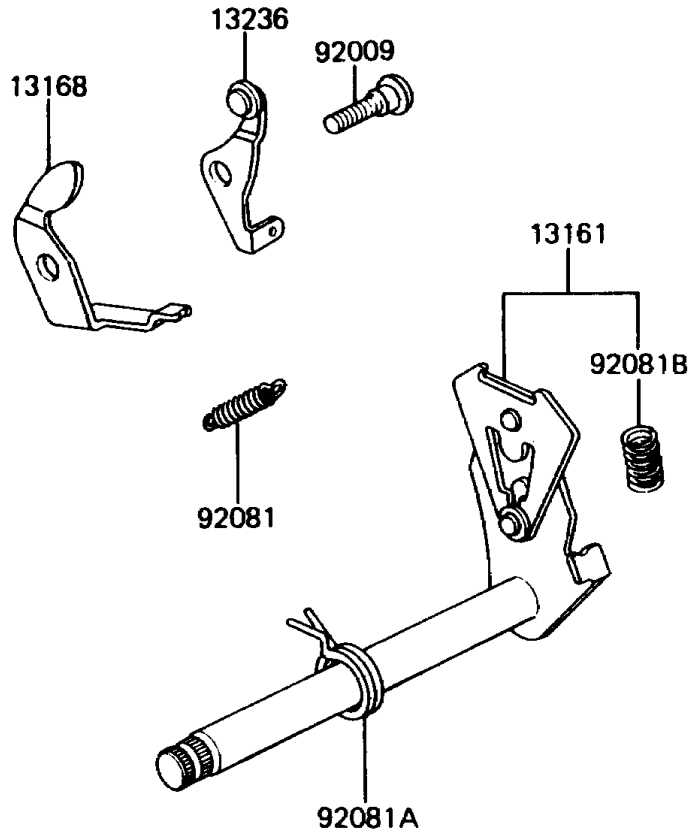

1988 KX60

PARTS DIAGRAM

Gear Change Mechanism

E1370-0139

1988 KX60

PARTS LIST

Gear Change Mechanism

Kawasaki

Let the Good Times Roll®

ITEM NAME

PART NUMBER

QUANTITY
