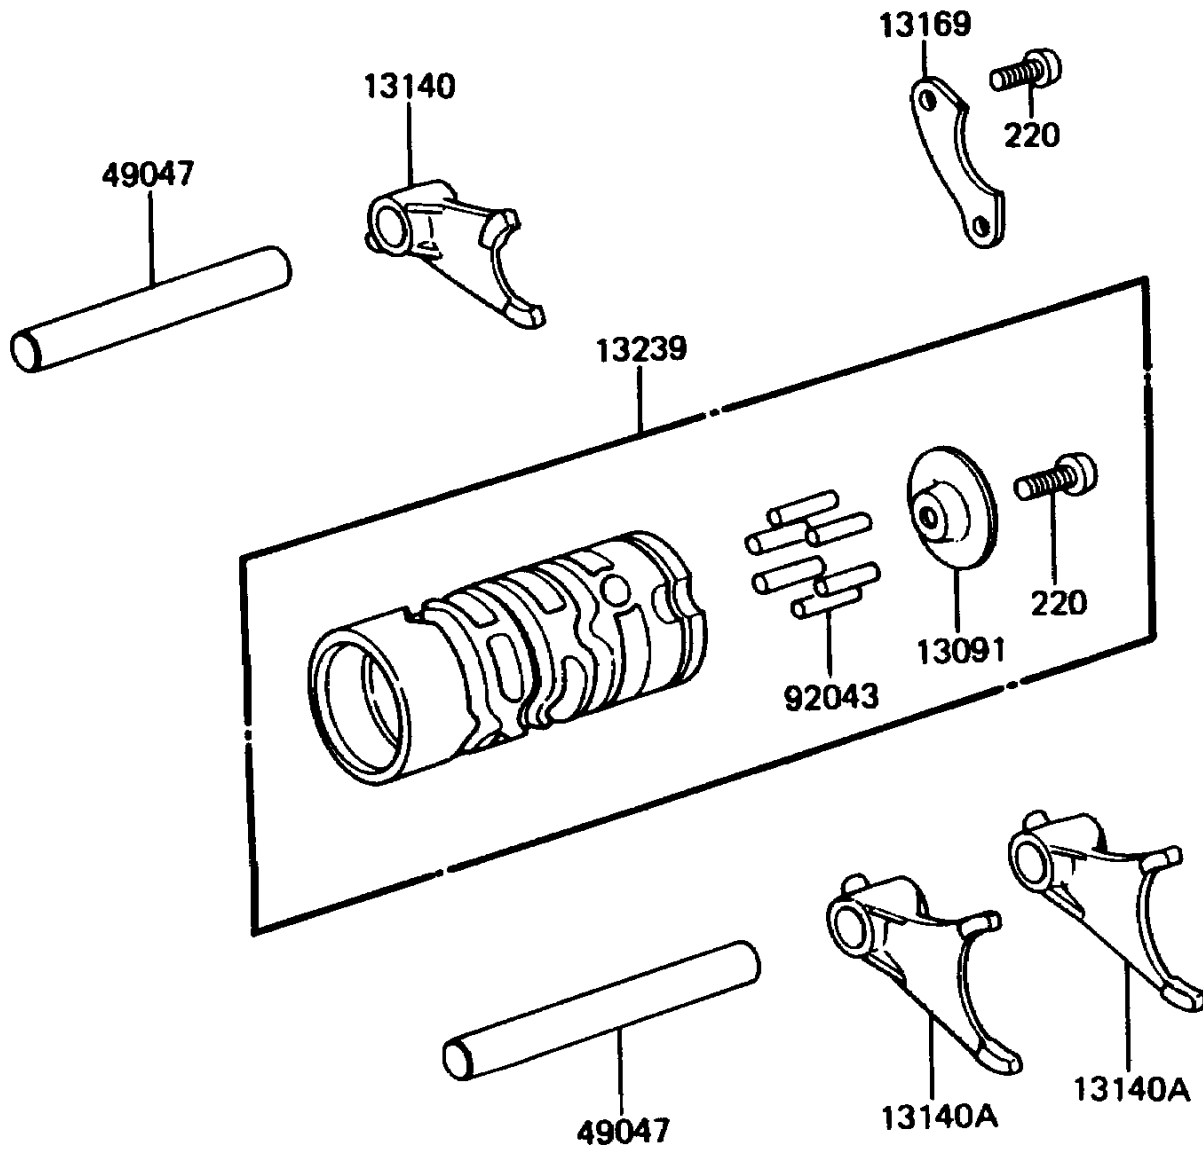

1988 KX60

PARTS DIAGRAM

Gear Change Drum/Shift Fork(s)

E1362-0056

1988 KX60

PARTS LIST

Gear Change Drum/Shift Fork(s)

ITEM NAME

PART NUMBER

QUANTITY
