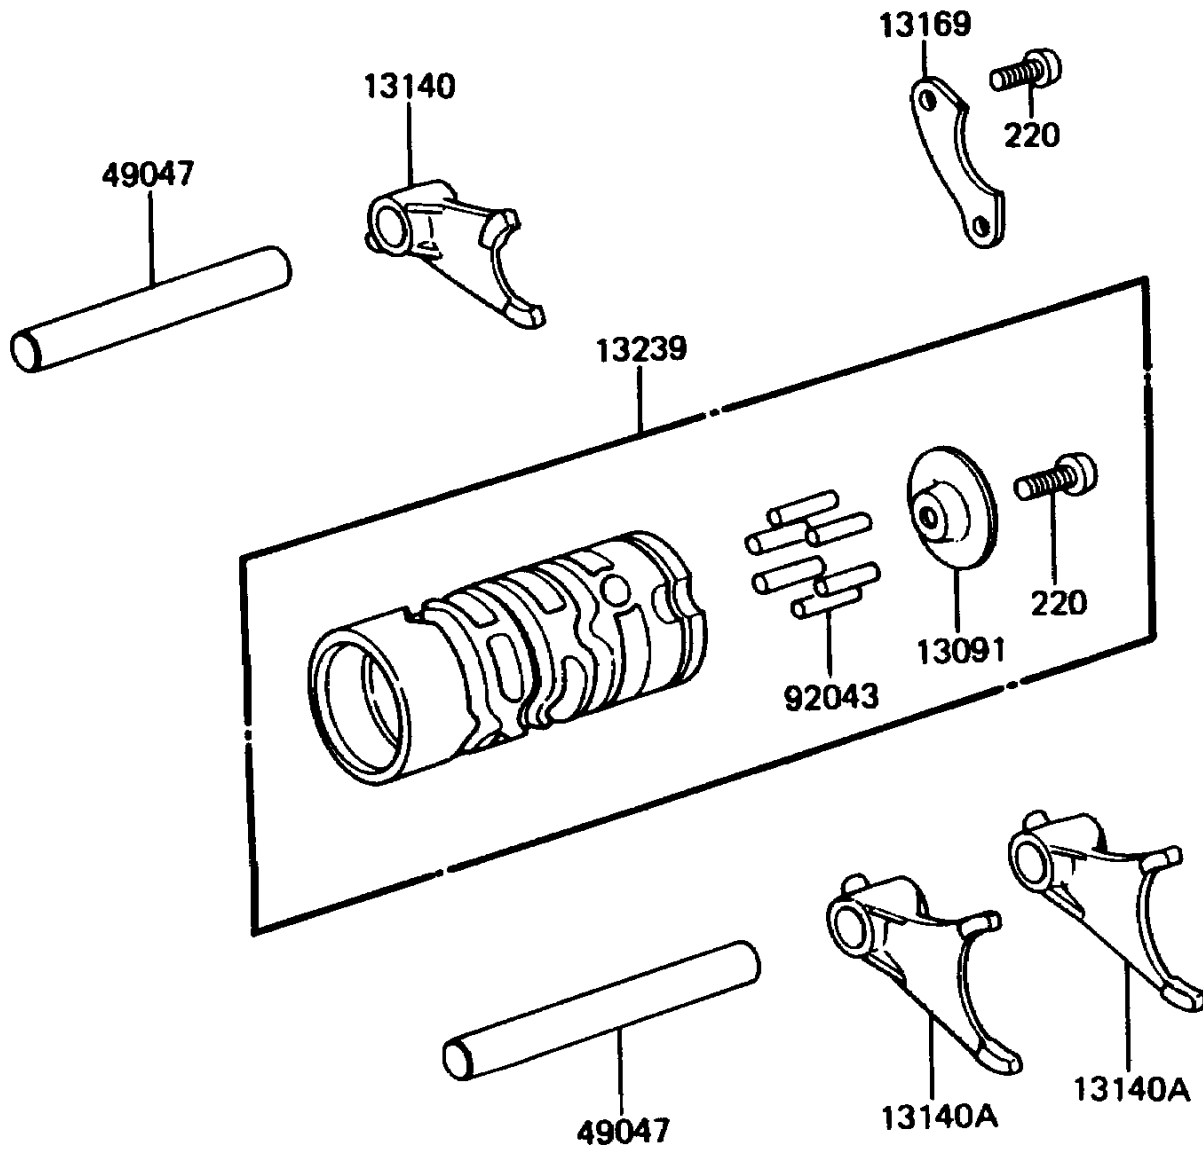

1985 KX60

PARTS DIAGRAM

Gear Change Drum/Shift Fork(s)

E1362-0056

1985 KX60

PARTS LIST

Gear Change Drum/Shift Fork(s)

ITEM NAME

PART NUMBER

QUANTITY
