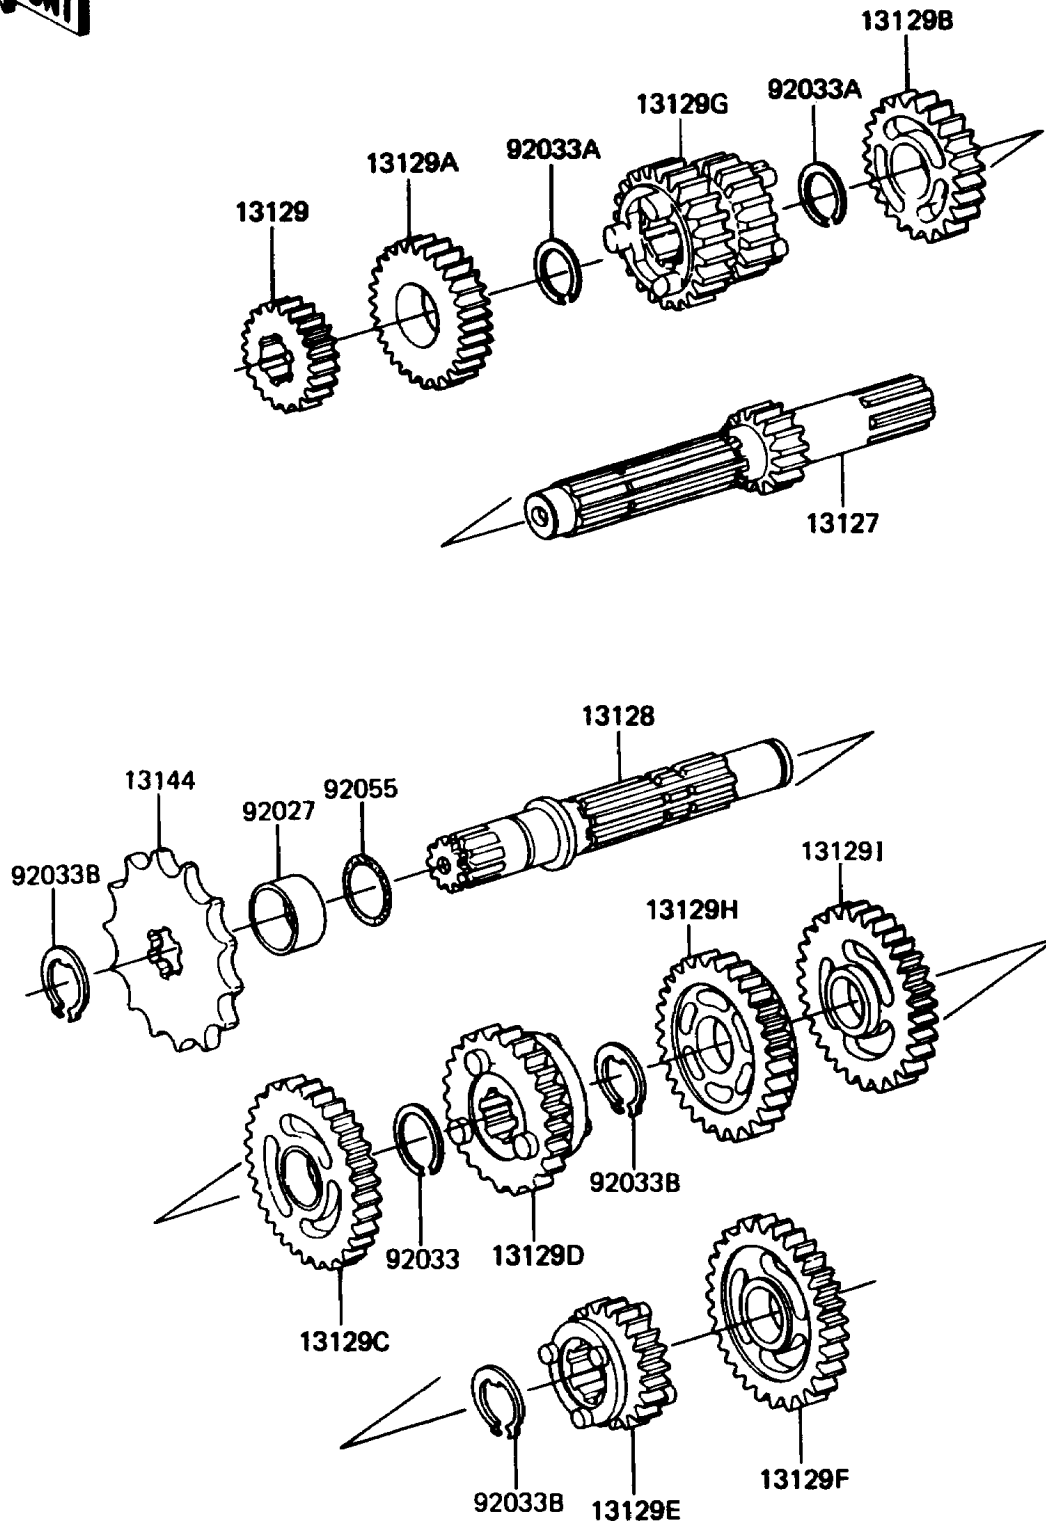

## PARTS DIAGRAM

### Transmission

E1361-0150

## PARTS LIST

### Transmission

**Kawasaki**

Let the Good Times Roll®

ITEM NAME	PART NUMBER	QUANTITY
SHAFT-TRANSMISSION INPUT,13T (Ref # 13127)	13127-1105	1
SHAFT-TRANSMISSION OUTPUT (Ref # 13128)	13128-1028	1
GEAR,INPUT 2ND,16T (Ref # 13129)	13129-1215	1
GEAR,INPUT 5TH,23T (Ref # 13129A)	13129-1343	1
GEAR,INPUT TOP,24T (Ref # 13129B)	13129-1344	1
GEAR,OUTPUT 2ND,34T (Ref # 13129C)	13129-1345	1
GEAR,OUTPUT 5TH,28T (Ref # 13129D)	13129-1348	1
GEAR,OUTPUT TOP,26T (Ref # 13129E)	13129-1349	1
GEAR,OUTPUT LOW,37T (Ref # 13129F)	13129-1515	1
GEAR,INPUT 3RD&4TH,21T&18T (Ref # 13129G)	13129-1611	1
GEAR,OUTPUT 4TH,30T (Ref # 13129H)	13129-1612	1
GEAR,OUTPUT 3RD,31T (Ref # 13129I)	13129-1654	1
SPROCKET-OUTPUT,13T (Ref # 13144)	13144-1023	1
COLLAR,20X25X12.5 (Ref # 92027)	92027-1077	1
RING-SNAP,18MM (Ref # 92033)	92033-029	1
RING-SNAP,17MM (Ref # 92033A)	92033-1060	2
RING-SNAP,18MM (Ref # 92033B)	92033-1079	3
RING-O,17.5X1.5 (Ref # 92055)	92055-022	1