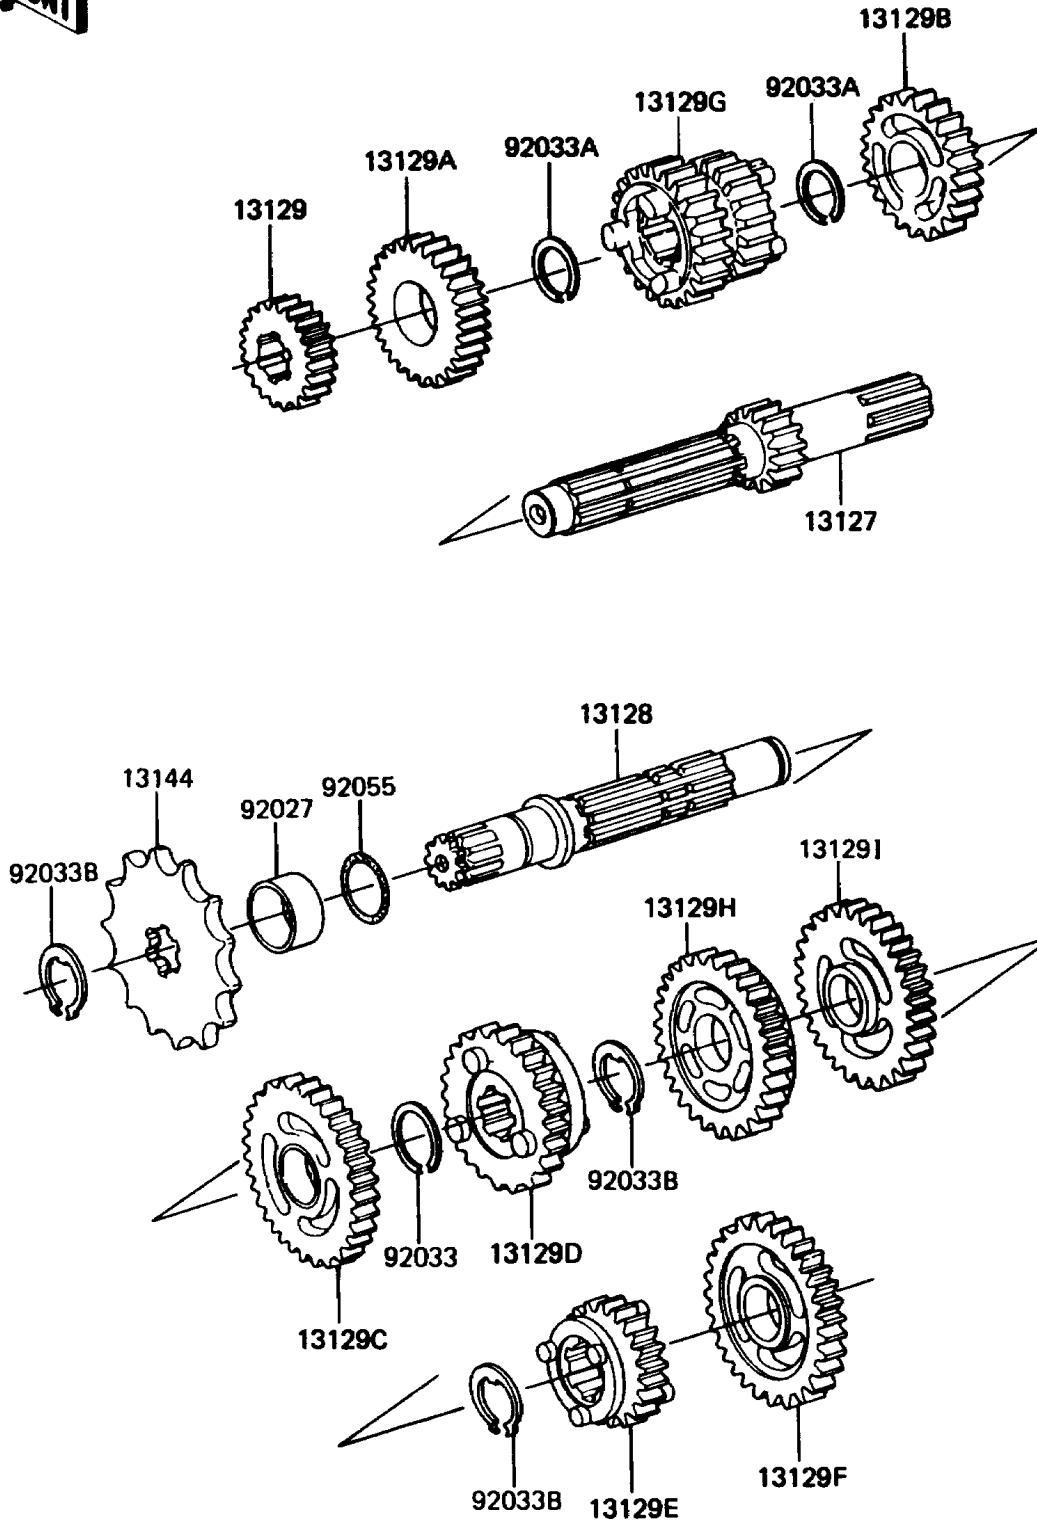

1985 KX60

PARTS DIAGRAM

Transmission

Kawasaki

Let the Good Times Roll®

E1361-0150

1985 KX60

PARTS LIST

Transmission

Kawasaki

Let the Good Times Roll®

ITEM NAME

PART NUMBER

QUANTITY
