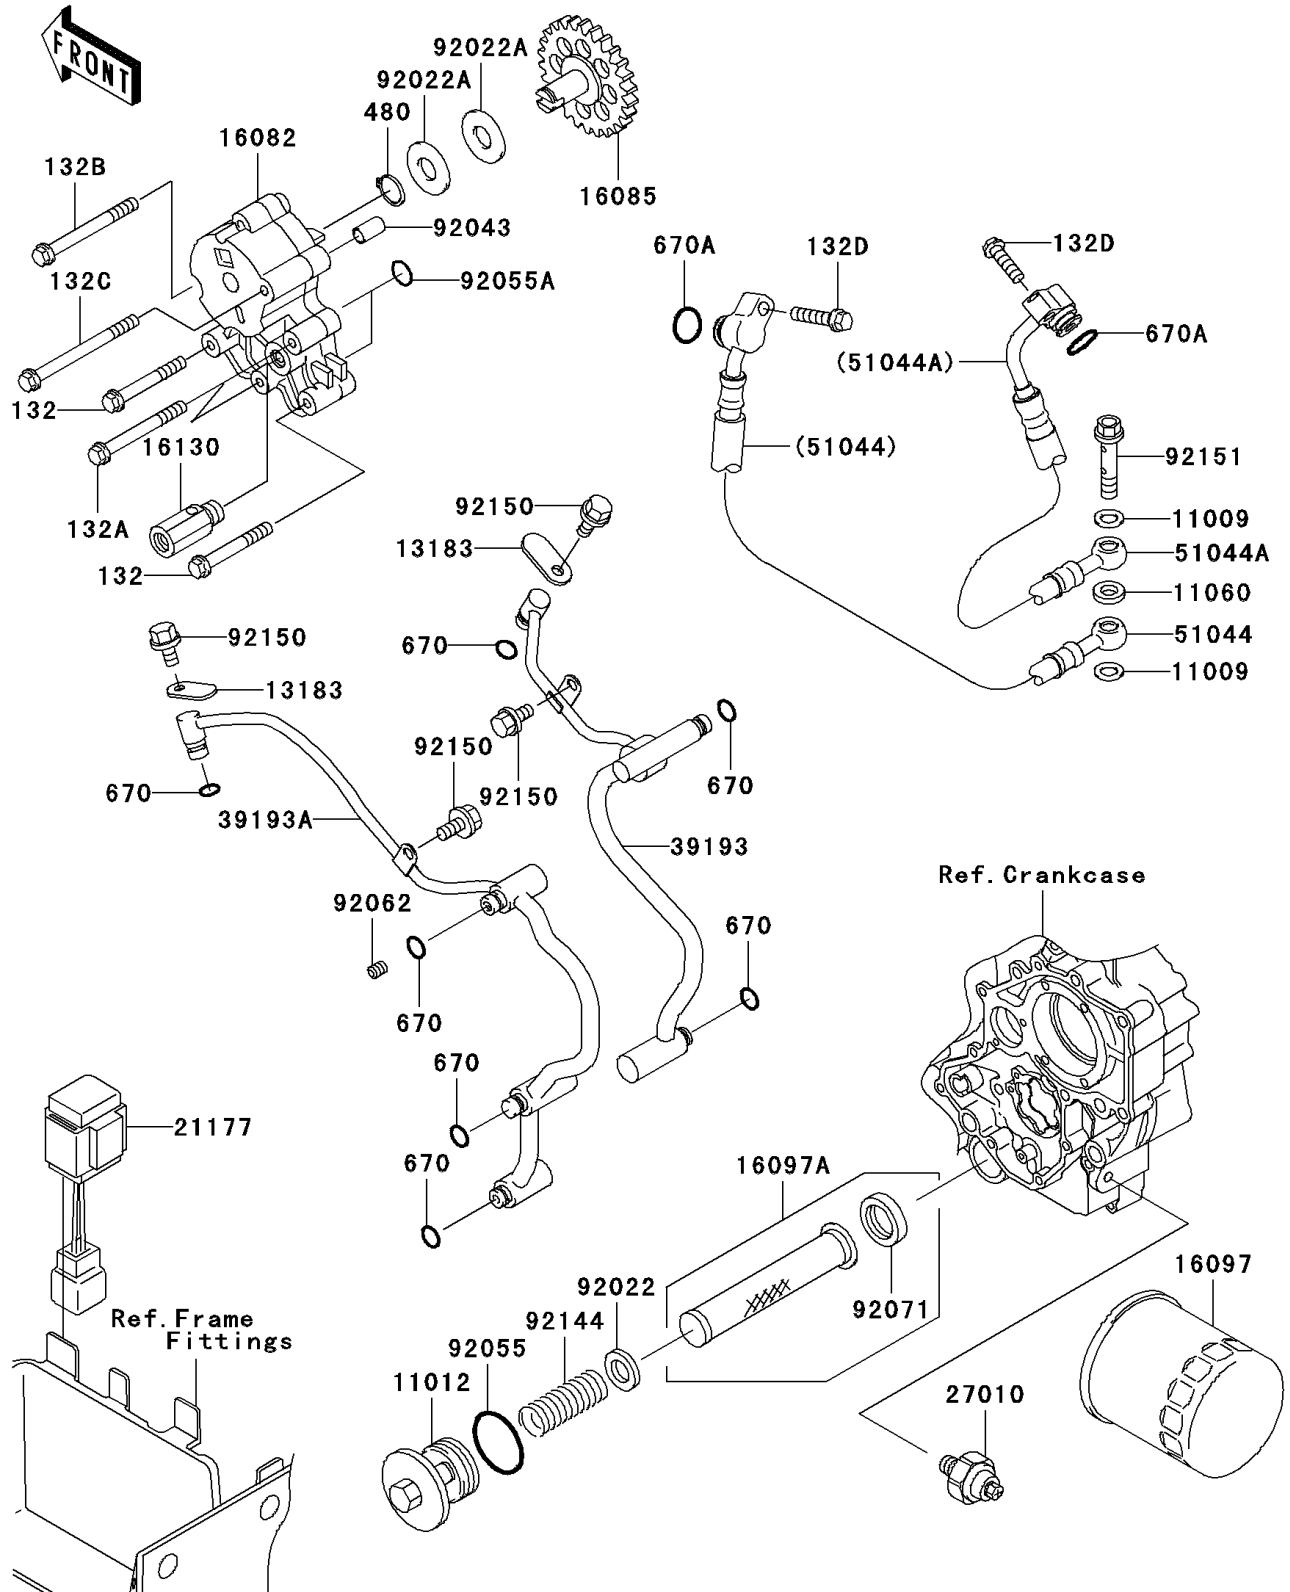

2008 Vulcan® 1600 Nomad™

PARTS DIAGRAM

Oil Pump/Oil Filter

E1710

2008 Vulcan® 1600 Nomad™

PARTS LIST

Oil Pump/Oil Filter

ITEM NAME	PART NUMBER	QUANTITY
-----------	-------------	----------
