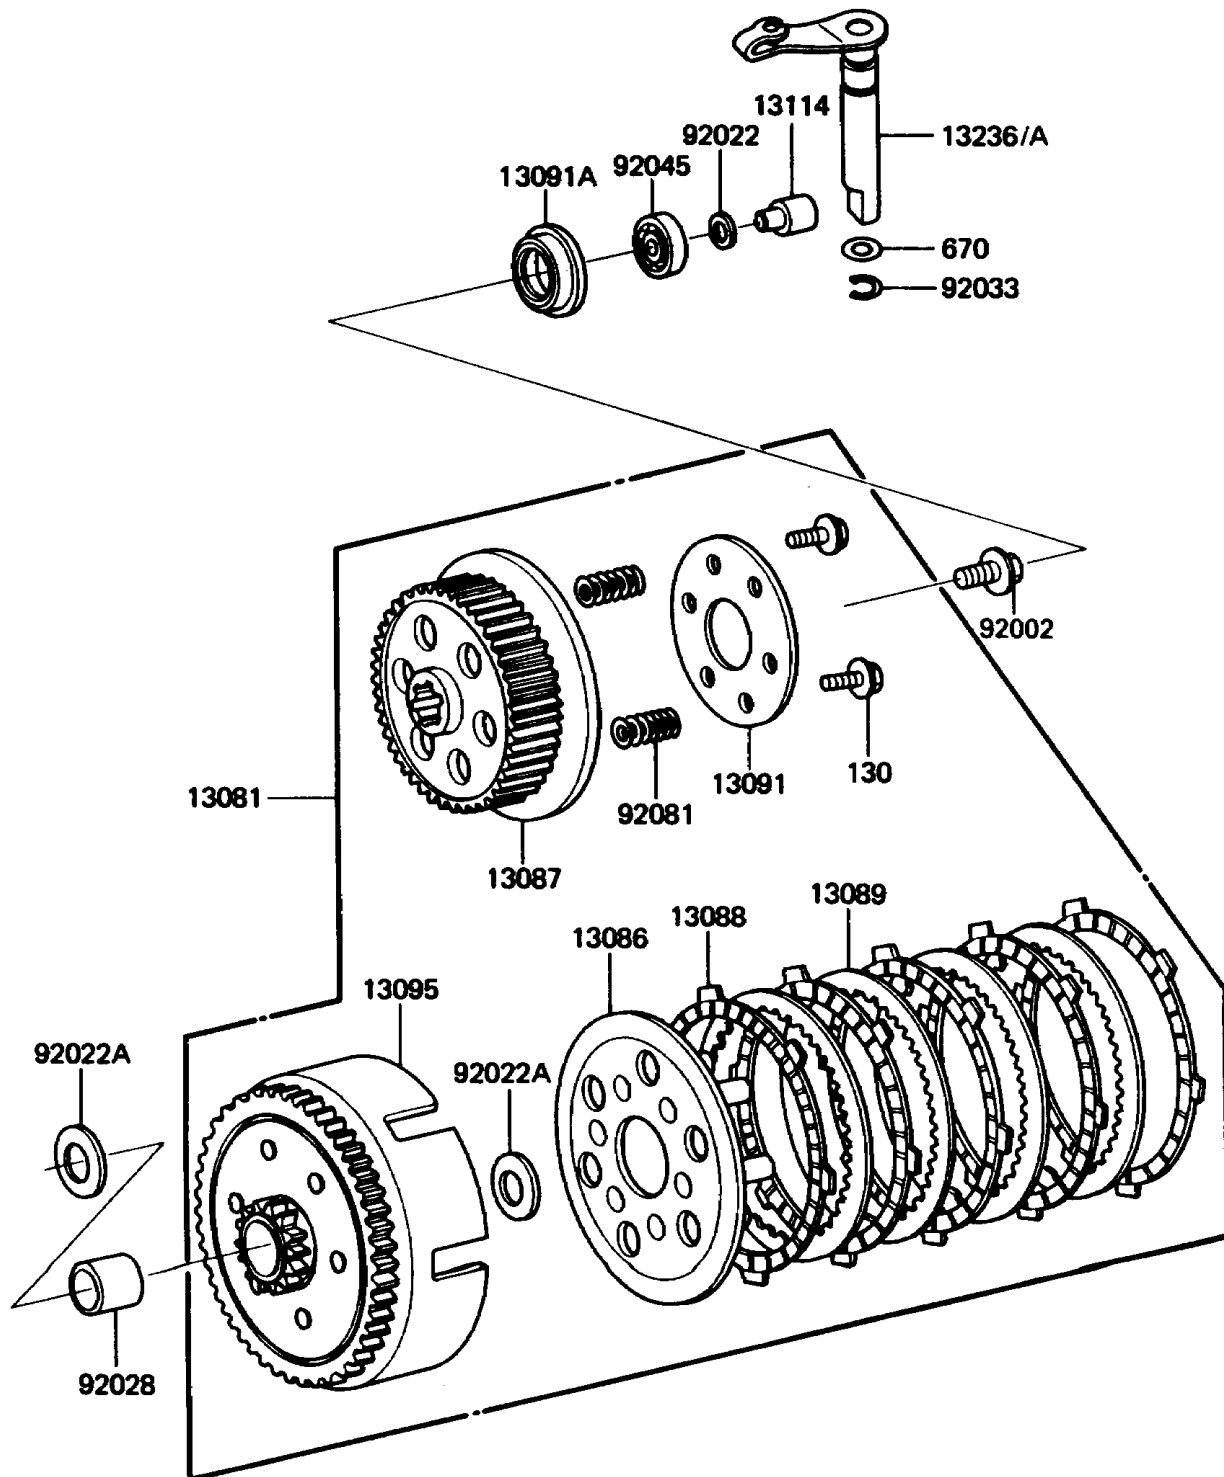

1985 KX60

PARTS DIAGRAM

Clutch

E1350-0121

1985 KX60

PARTS LIST

Clutch

Kawasaki

Let the Good Times Roll®

ITEM NAME

PART NUMBER

QUANTITY
