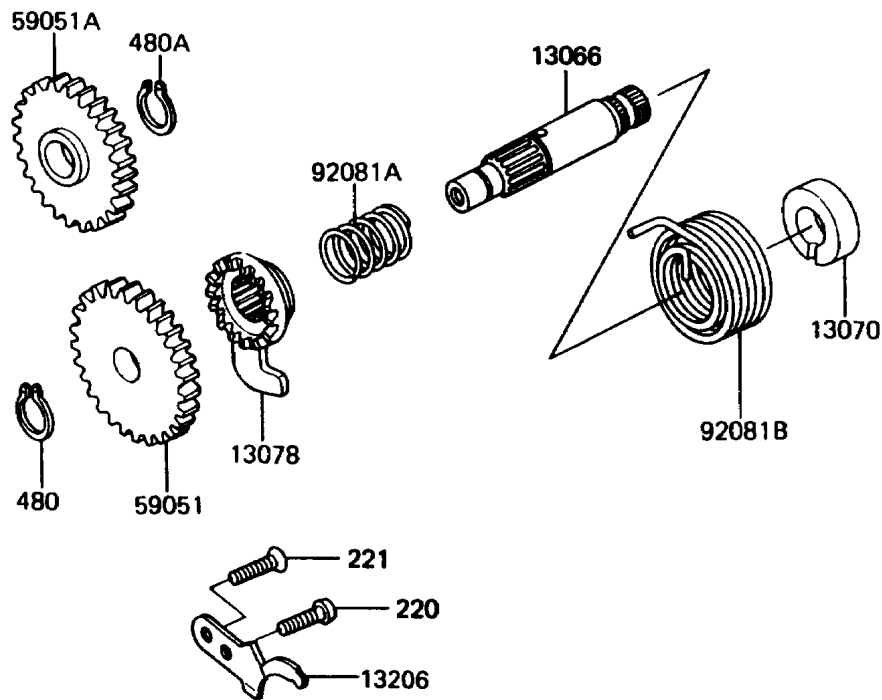

1988 KX60

PARTS DIAGRAM

Kickstarter Mechanism

E1340-0047

1988 KX60

PARTS LIST

Kickstarter Mechanism

ITEM NAME

PART NUMBER

QUANTITY
