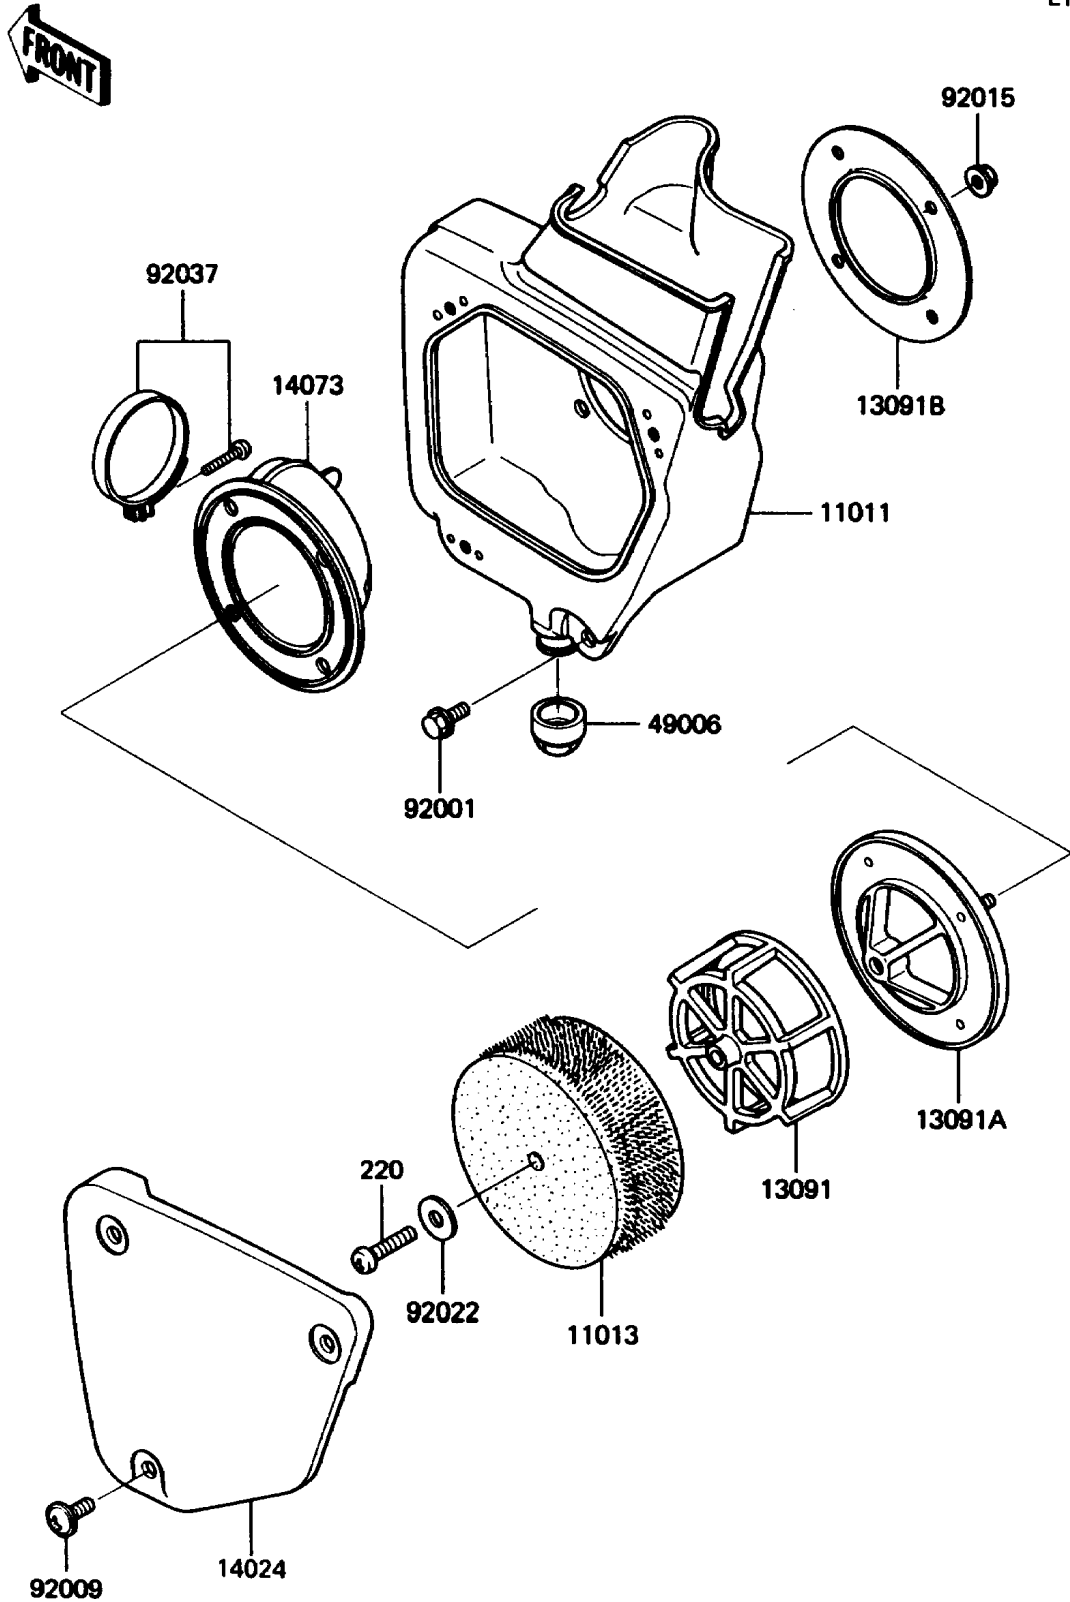

1988 KX60

PARTS DIAGRAM

Air Cleaner

E1130-0170

1988 KX60

PARTS LIST

Air Cleaner

Kawasaki

Let the Good Times Roll®

ITEM NAME

PART NUMBER

QUANTITY
