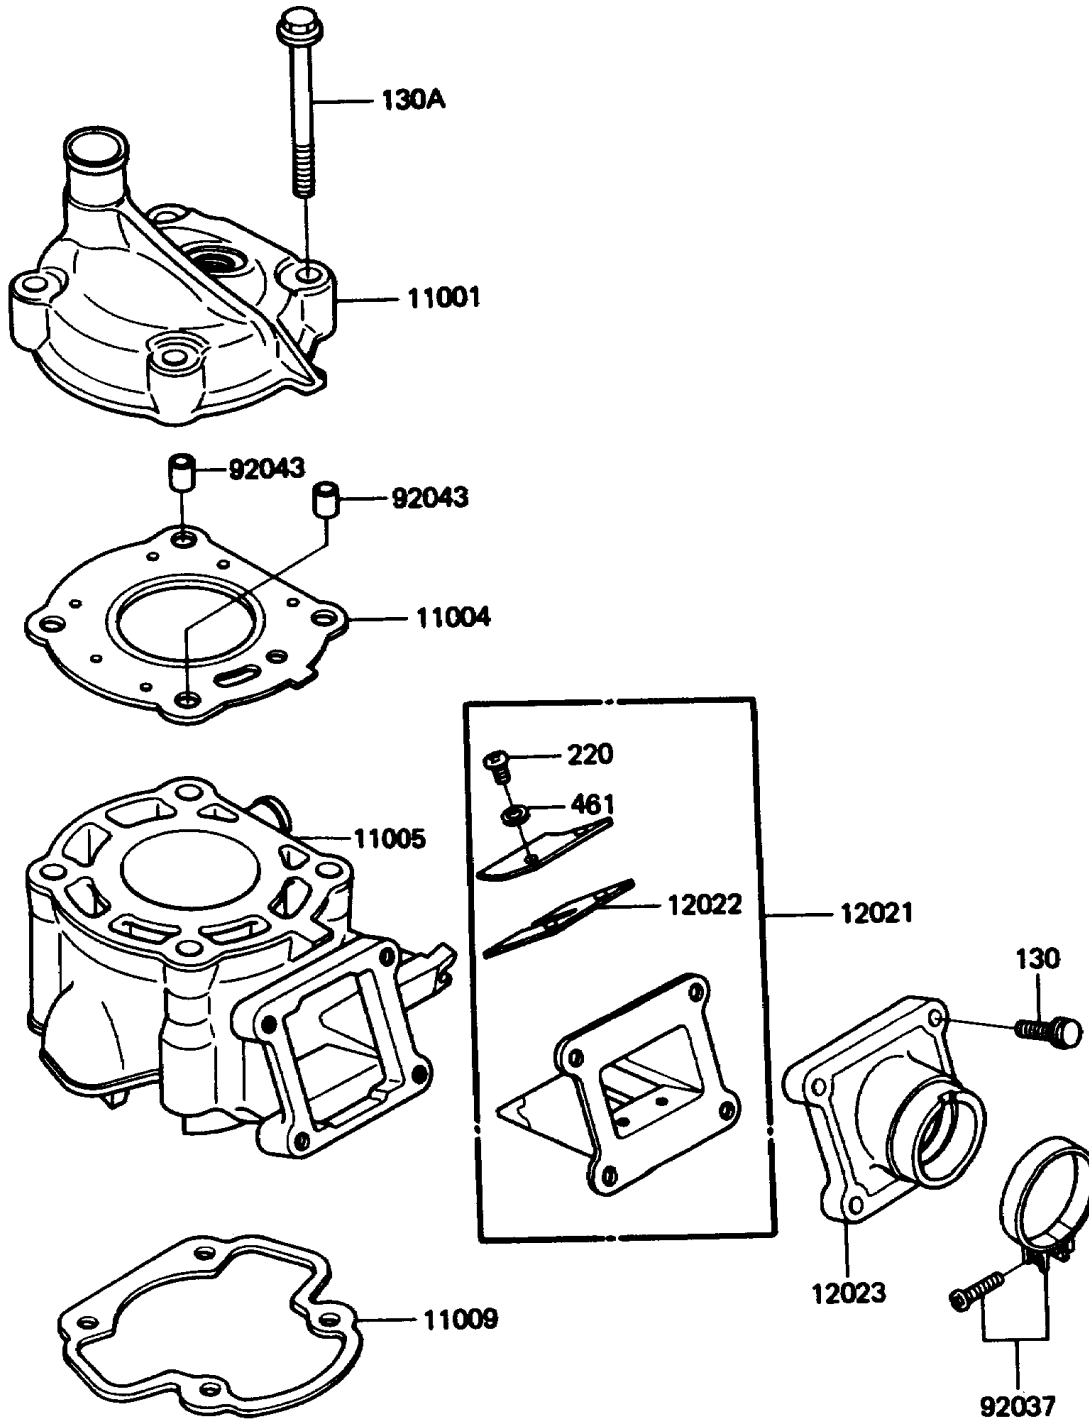

# 1988 KX60

## PARTS DIAGRAM

### Cylinder Head/Cylinder

E1110-0021

## PARTS LIST