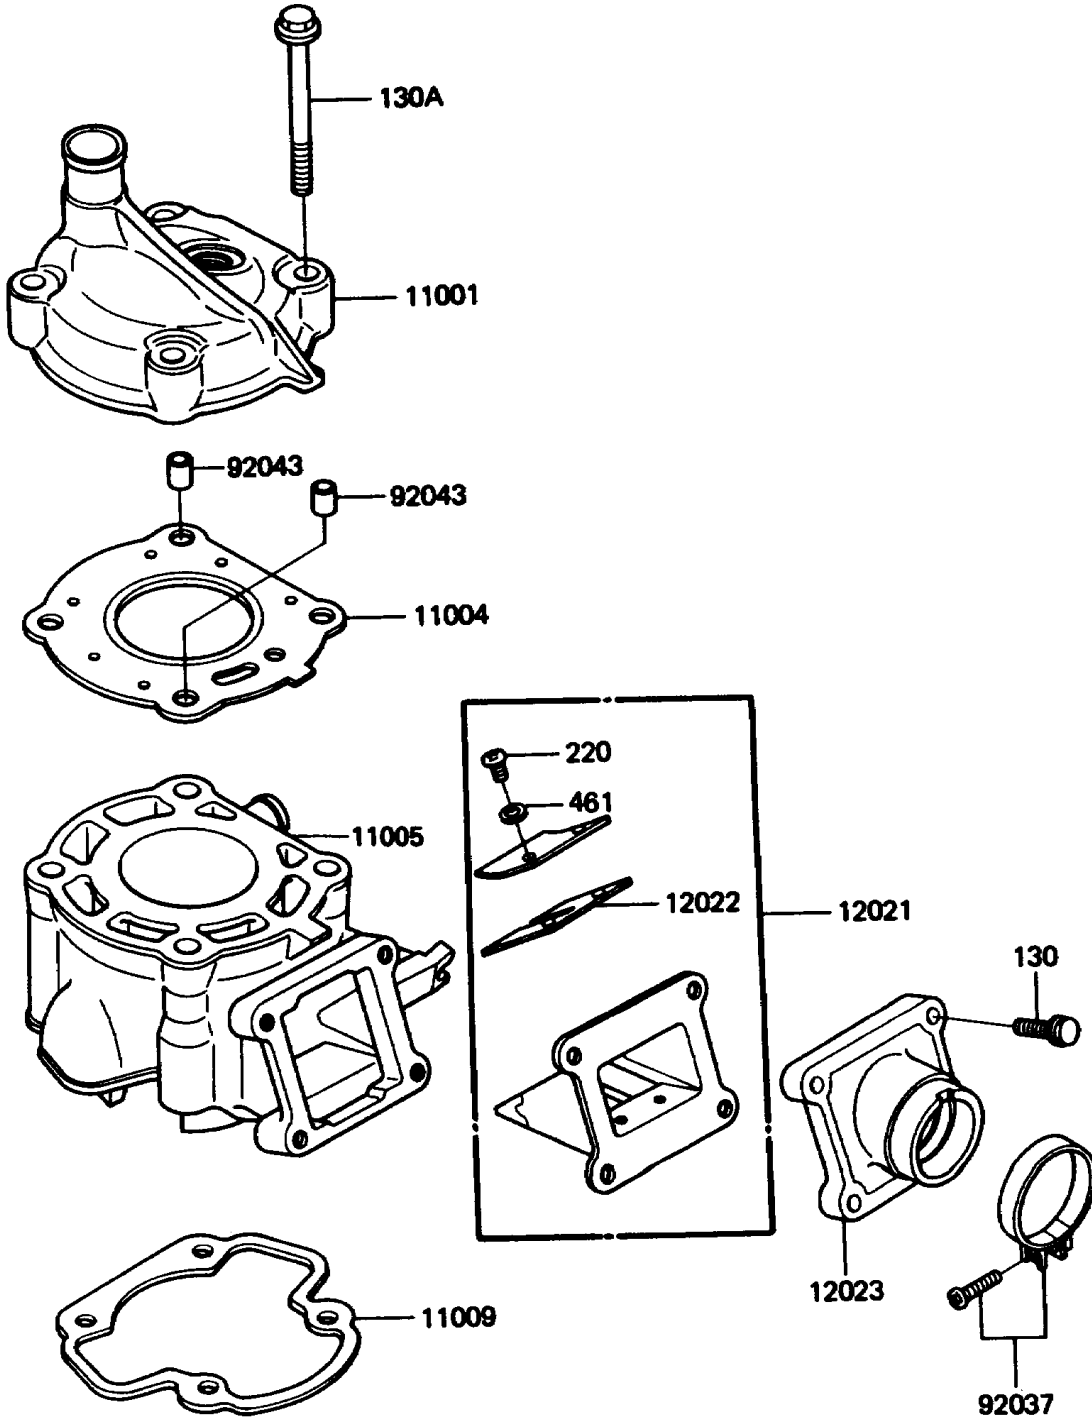

1985 KX60

PARTS DIAGRAM

Cylinder Head/Cylinder

E1110-0021

1985 KX60

PARTS LIST

Cylinder Head/Cylinder

ITEM NAME

PART NUMBER

QUANTITY
