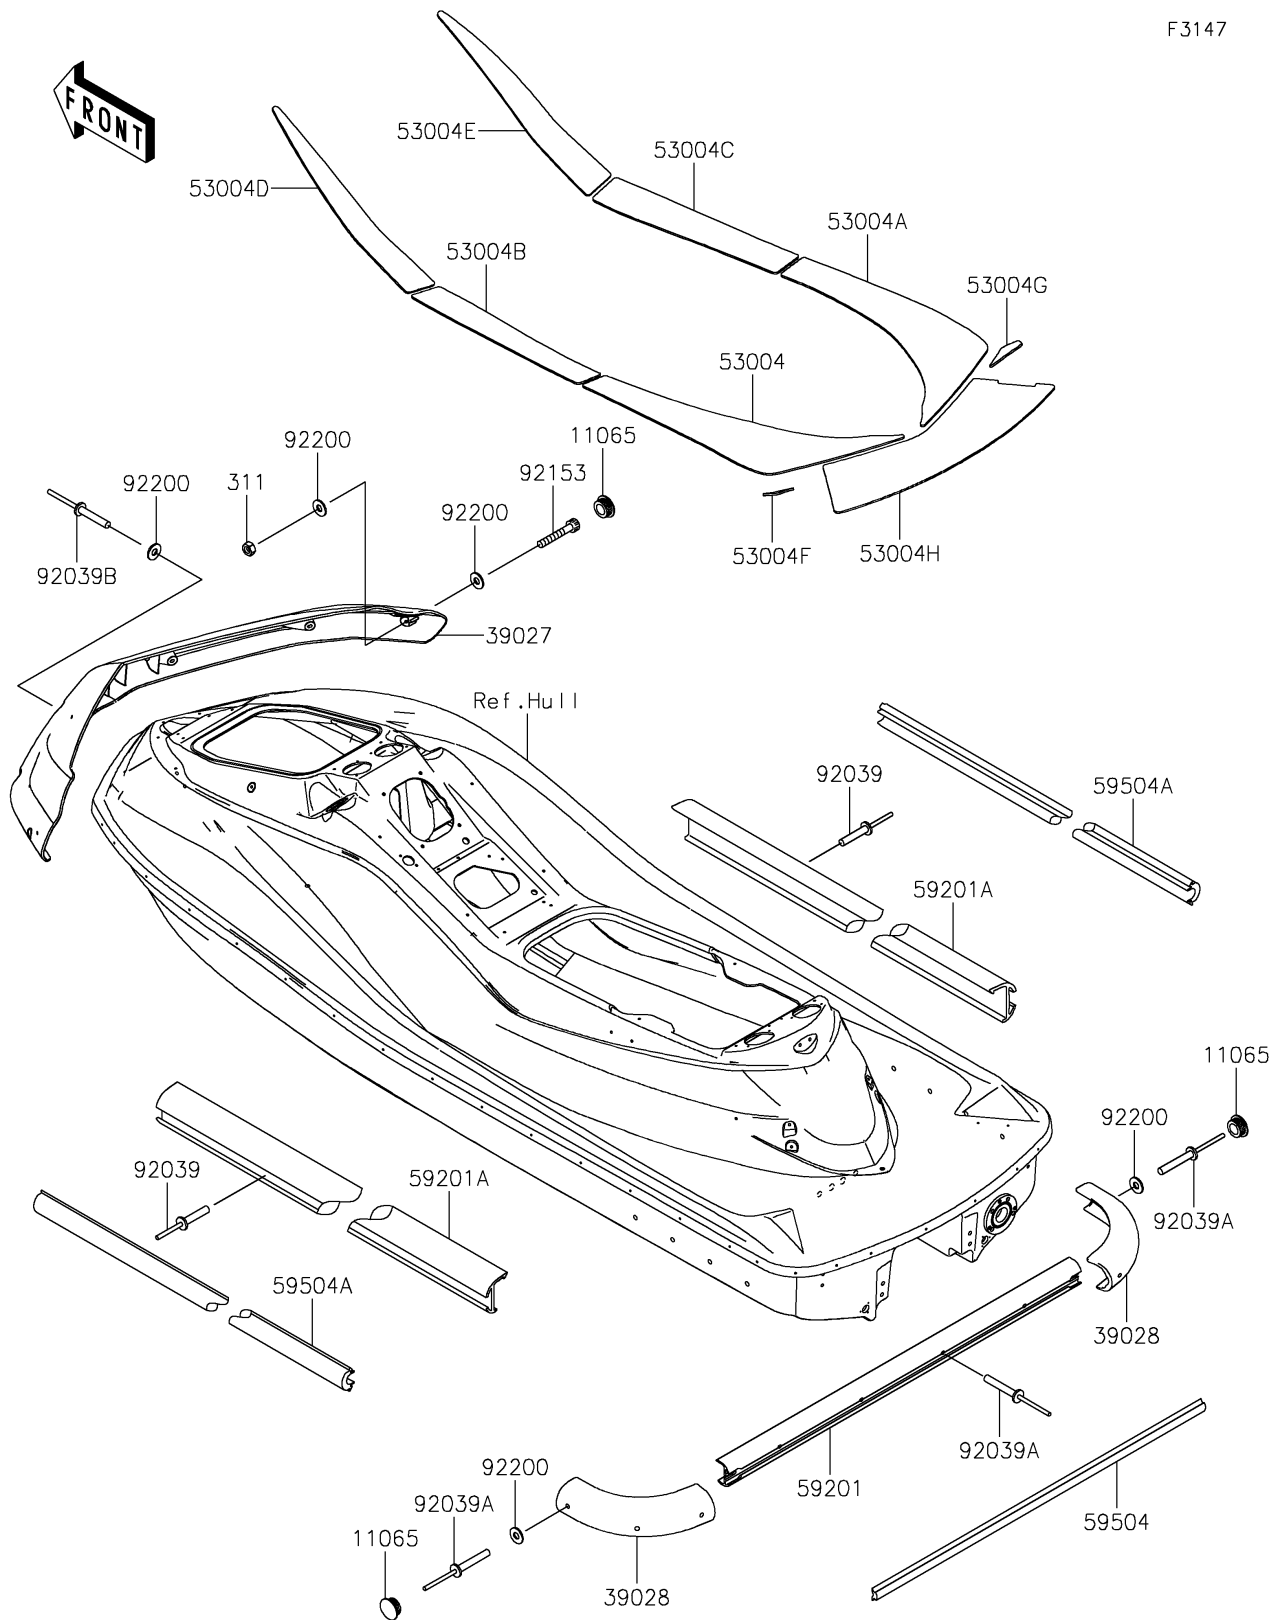

2021 JET SKI® ULTRA® LX

PARTS DIAGRAM

Pads

F3147

2021 JET SKI® ULTRA® LX

PARTS LIST

Pads

ITEM NAME

PART NUMBER

QUANTITY
