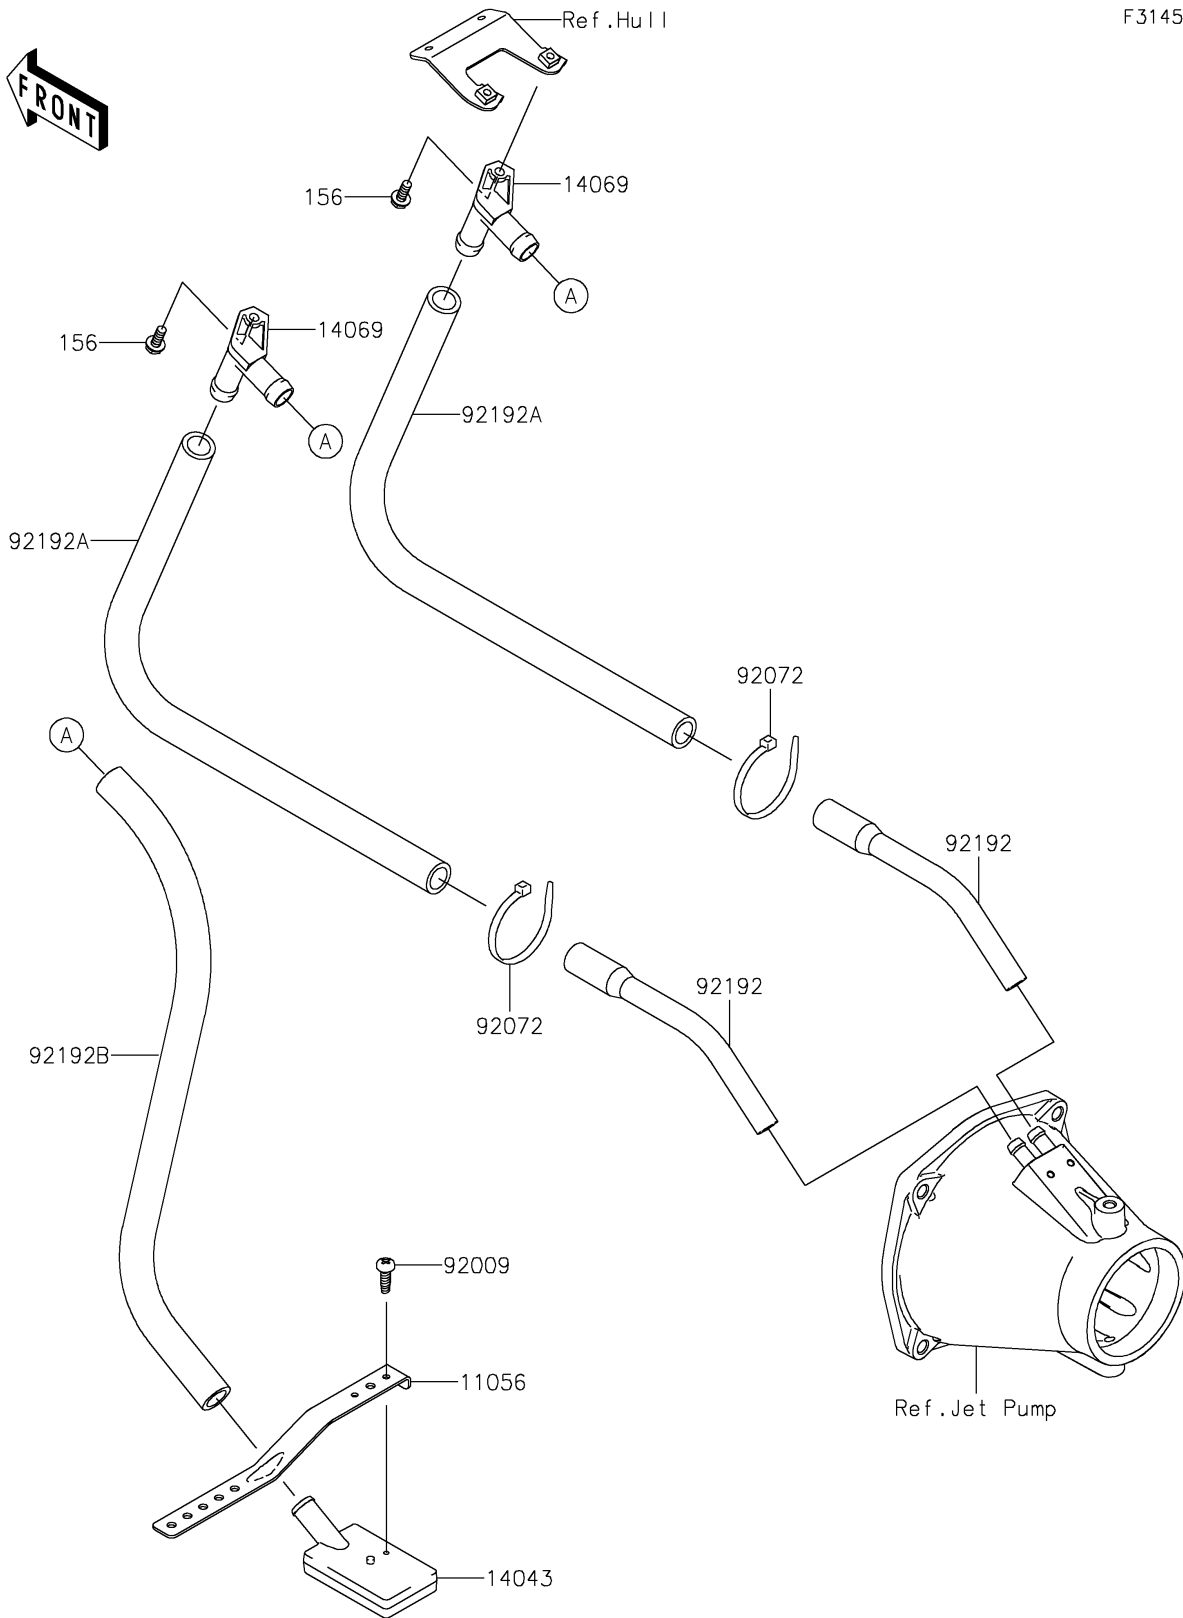

2021 JET SKI® ULTRA® LX

PARTS DIAGRAM

Bilge System

F3145

2021 JET SKI® ULTRA® LX

PARTS LIST

Bilge System

ITEM NAME

PART NUMBER

QUANTITY
