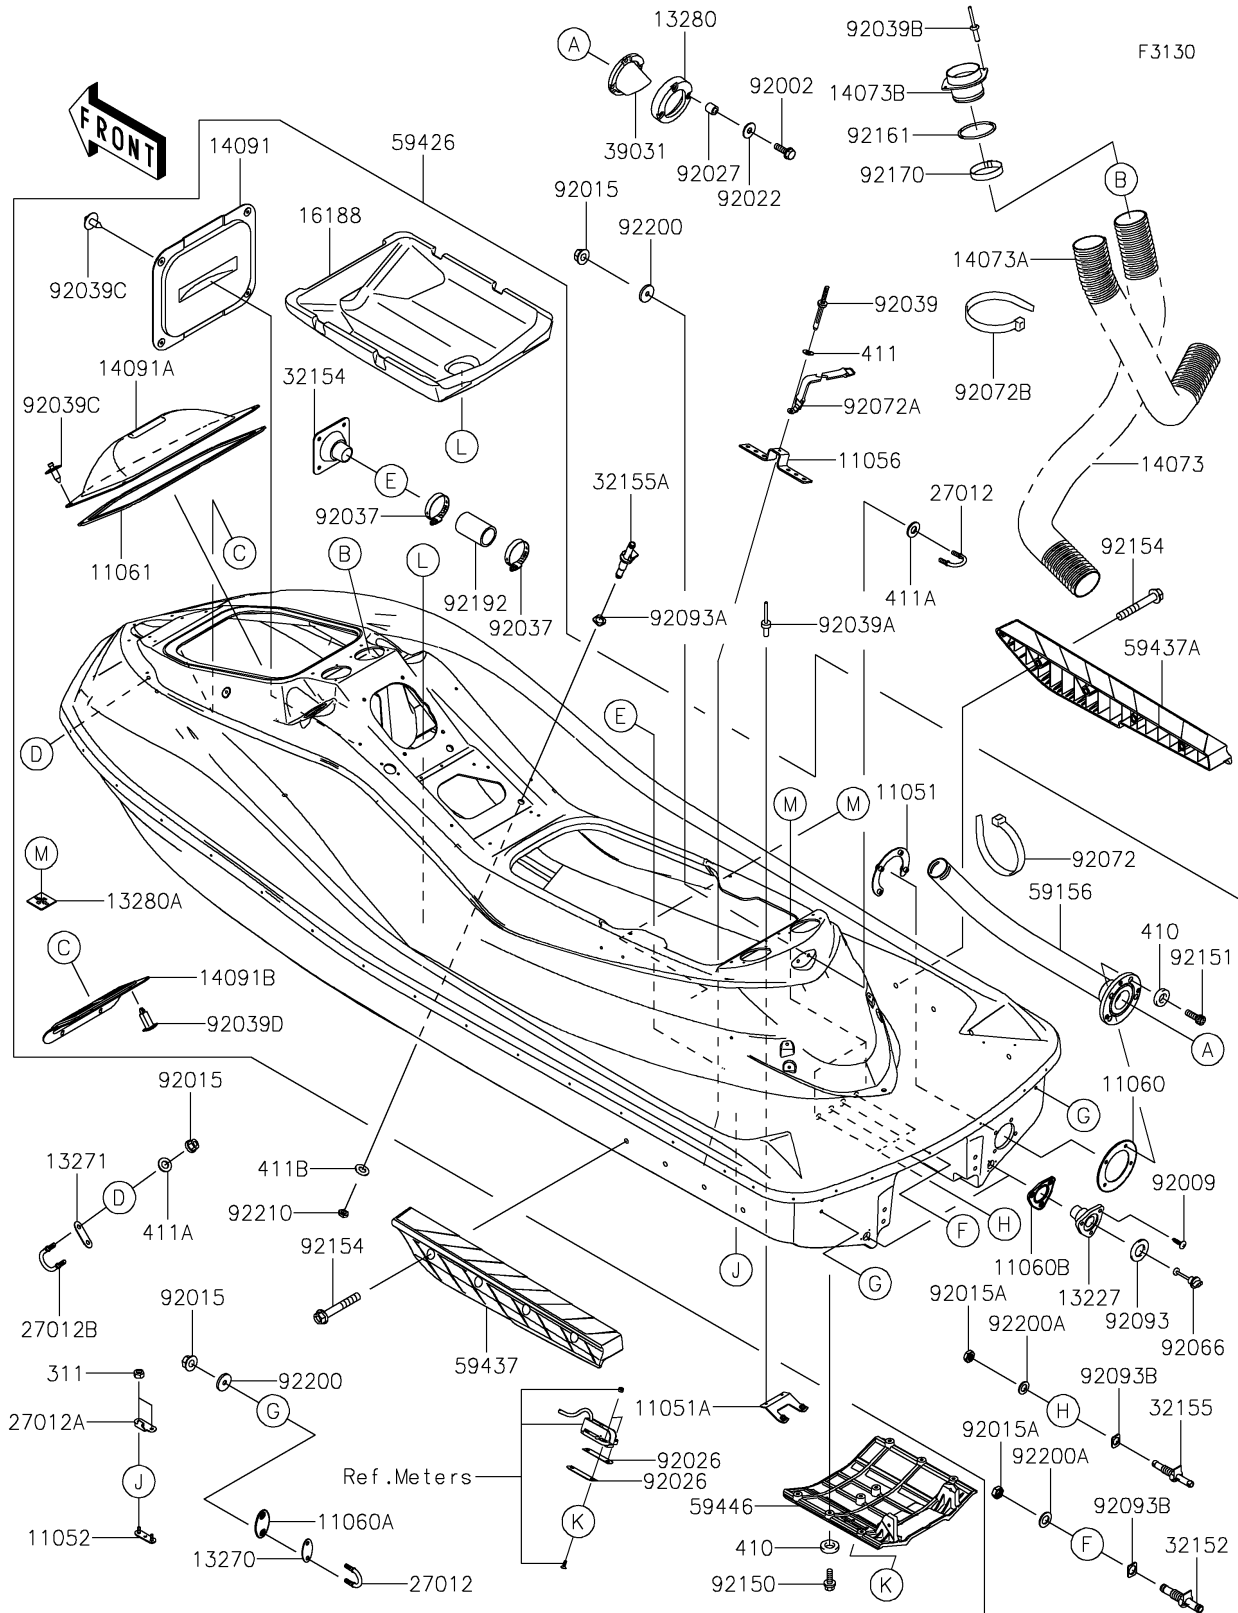

2021 JET SKI® ULTRA® LX

PARTS DIAGRAM

Hull

2021 JET SKI® ULTRA® LX

PARTS LIST

Hull

ITEM NAME	PART NUMBER	QUANTITY
BRACKET (Ref # 11051)	11051-3731	1
BRACKET,BREATHER-BILGE (Ref # 11051A)	11051-3802	1
BRACKET,RR DUCT (Ref # 11052)	11052-3712	1
BRACKET,WATER MUFFLER (Ref # 11056)	11056-3722	1
GASKET (Ref # 11060)	11060-3781	1
GASKET,U HOOK,RR (Ref # 11060A)	11060-3800	2
GASKET,DRAIN PLUG (Ref # 11060B)	11060-3801	2
GASKET,BATTERY COVER (Ref # 11061)	11061-3754	1
HOUSING,DRAIN PLUG,F.BLACK (Ref # 13227)	13227-3721-6Z	2
PLATE (Ref # 13270)	13270-3860	2
PLATE (Ref # 13271)	13271-3724	1
HOLDER,EXHAUST VALVE (Ref # 13280)	13280-3718	1
HOLDER (Ref # 13280A)	13280-3757	3
DUCT,L=1000 (Ref # 14073)	14073-0876	1
DUCT,L=800 (Ref # 14073A)	14073-0878	1
DUCT (Ref # 14073B)	14073-3805	2
COVER,ECU (Ref # 14091)	14091-3786	1
COVER,BATTERY (Ref # 14091A)	14091-3809	1
COVER,STORAGE CASE (Ref # 14091B)	14091-3819	1
FLOAT (Ref # 16188)	16188-0032	1
HOOK (Ref # 27012)	27012-3797	3
HOOK (Ref # 27012A)	27012-3816	1
HOOK (Ref # 27012B)	27012-3821	1
PIPE (Ref # 32152)	32152-3749	2
PIPE,DRIVE SHAFT (Ref # 32154)	32154-3714	1
PIPE,COOLING (Ref # 32155)	32155-1511	2
PIPE,COOLING (Ref # 32155A)	32155-3702	1
CAP-END (Ref # 39031)	39031-3704	1
PIPE-TAIL (Ref # 59156)	59156-3740	1

2021 JET SKI® ULTRA® LX

PARTS LIST

Hull

ITEM NAME	PART NUMBER	QUANTITY
TUBE,39X51X78 (Ref # 92192)	92192-3756	1
WASHER (Ref # 92200)	92200-3779	6
WASHER,21X34X2 (Ref # 92200A)	92200-3802	4
NUT (Ref # 92210)	92210-3707	1
NUT-HEX,6MM (Ref # 311)	311R0600	2
WASHER-PLAIN-SMALL,6MM (Ref # 410)	410S0600	12
WASHER-PLAIN,5MM (Ref # 411)	411S0500	1
WASHER-PLAIN,8MM (Ref # 411A)	411S0800	4
WASHER-PLAIN (Ref # 411B)	411S1600	1