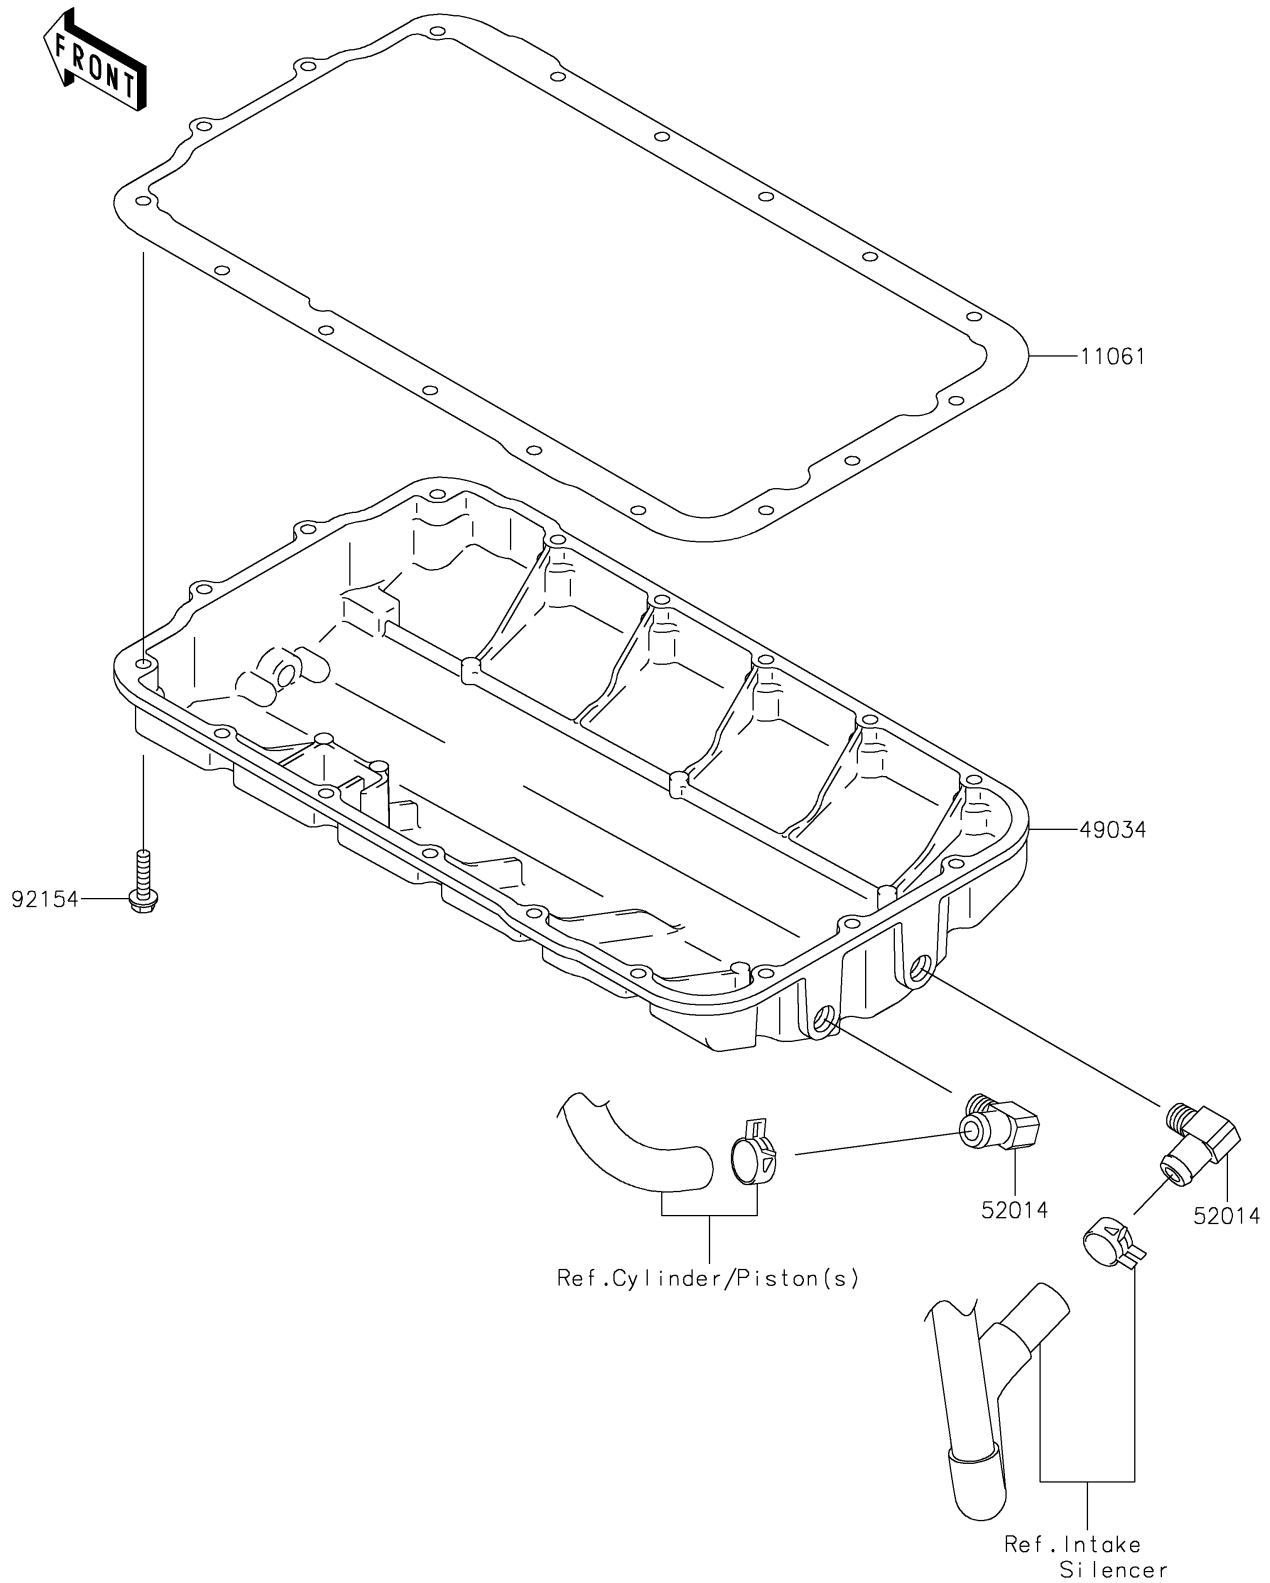

2021 JET SKI® ULTRA® LX

PARTS DIAGRAM

Oil Pan

E1434

2021 JET SKI® ULTRA® LX

PARTS LIST

Oil Pan

ITEM NAME

PART NUMBER

QUANTITY
