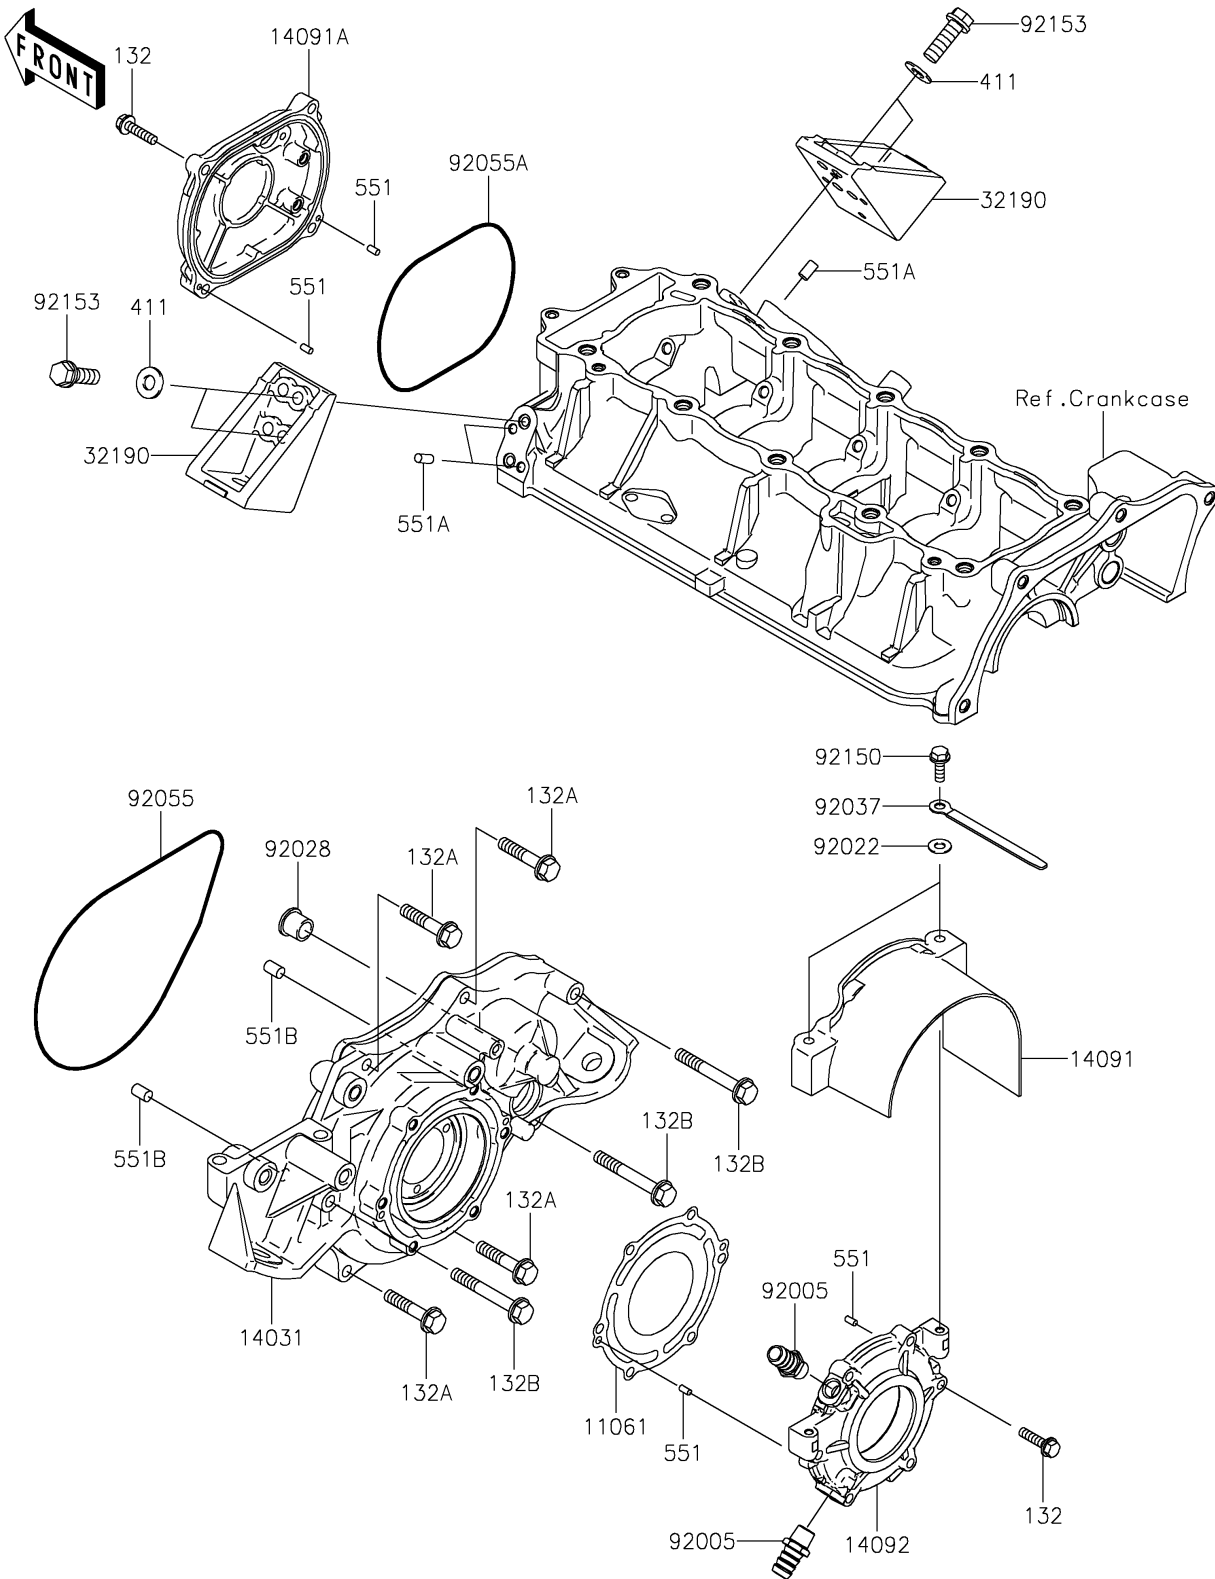

2021 JET SKI® ULTRA® LX

PARTS DIAGRAM

Engine Cover(s)

E1431

2021 JET SKI® ULTRA® LX

PARTS LIST

Engine Cover(s)

ITEM NAME

PART NUMBER

QUANTITY
