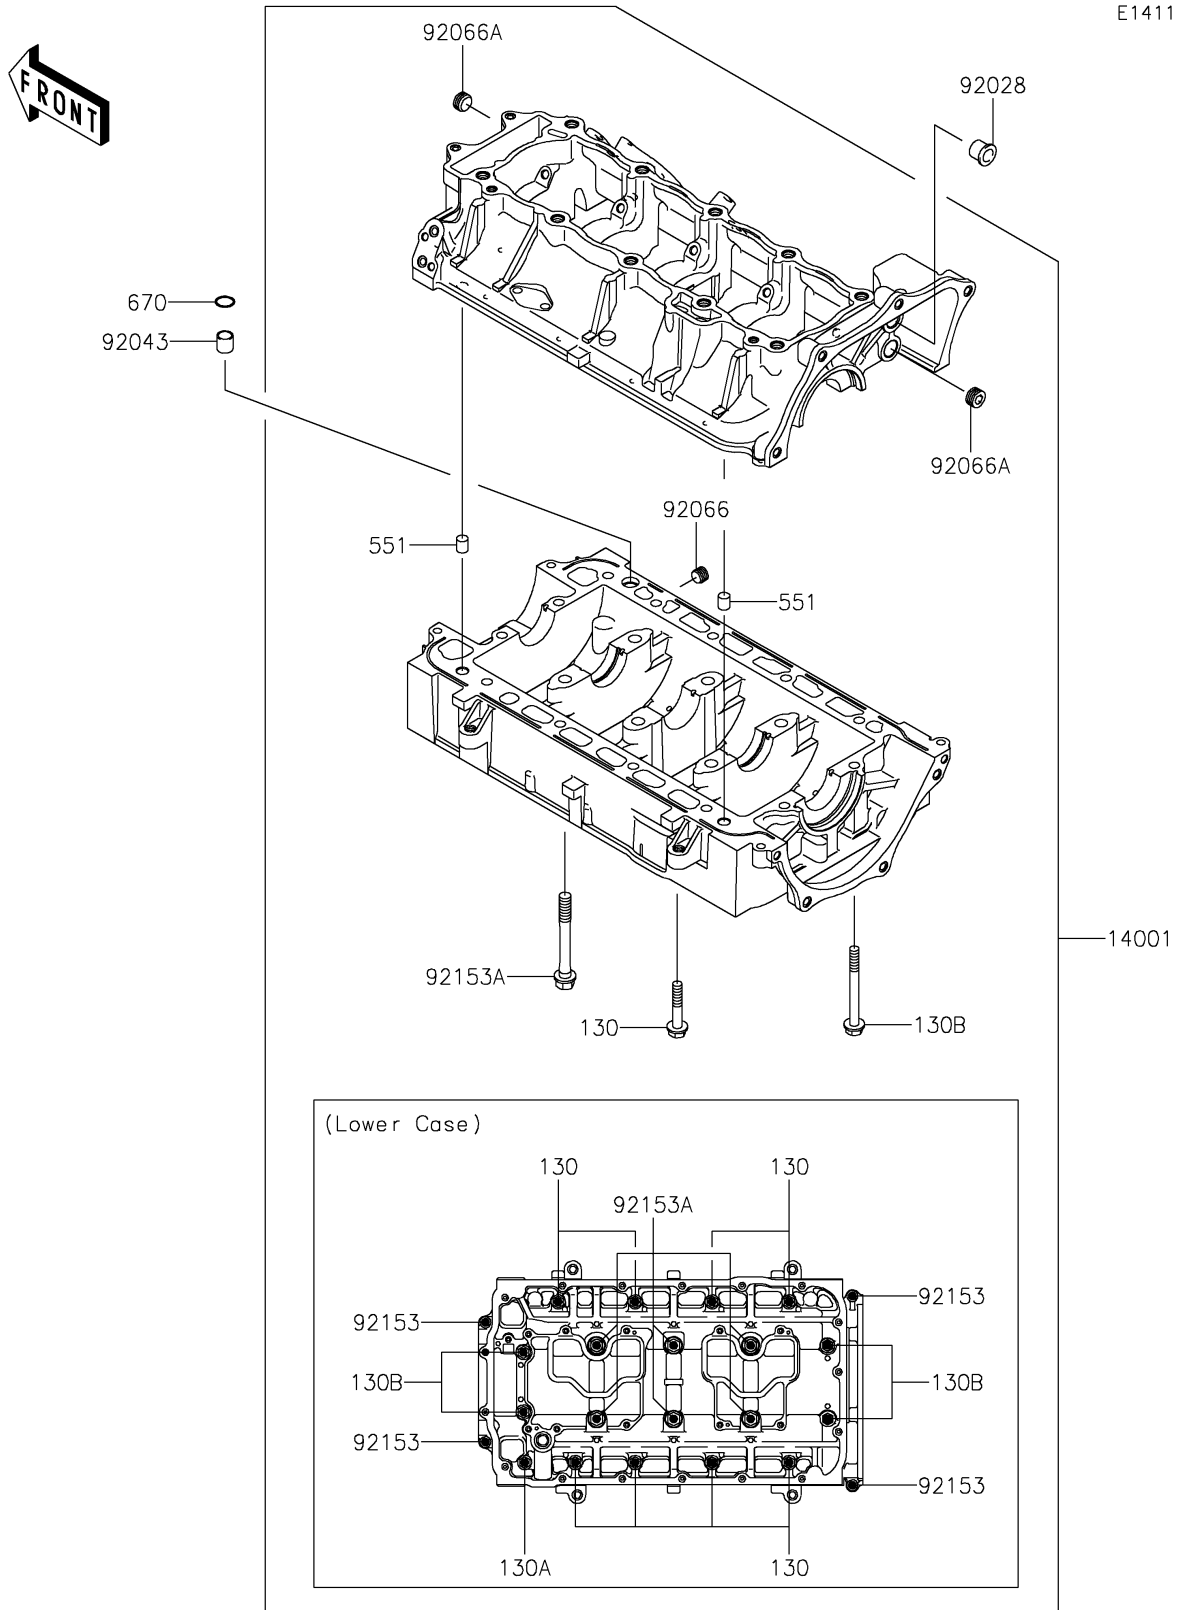

2021 JET SKI® ULTRA® LX

PARTS DIAGRAM

Crankcase

E1411

2021 JET SKI® ULTRA® LX

PARTS LIST

Crankcase

ITEM NAME

PART NUMBER

QUANTITY
