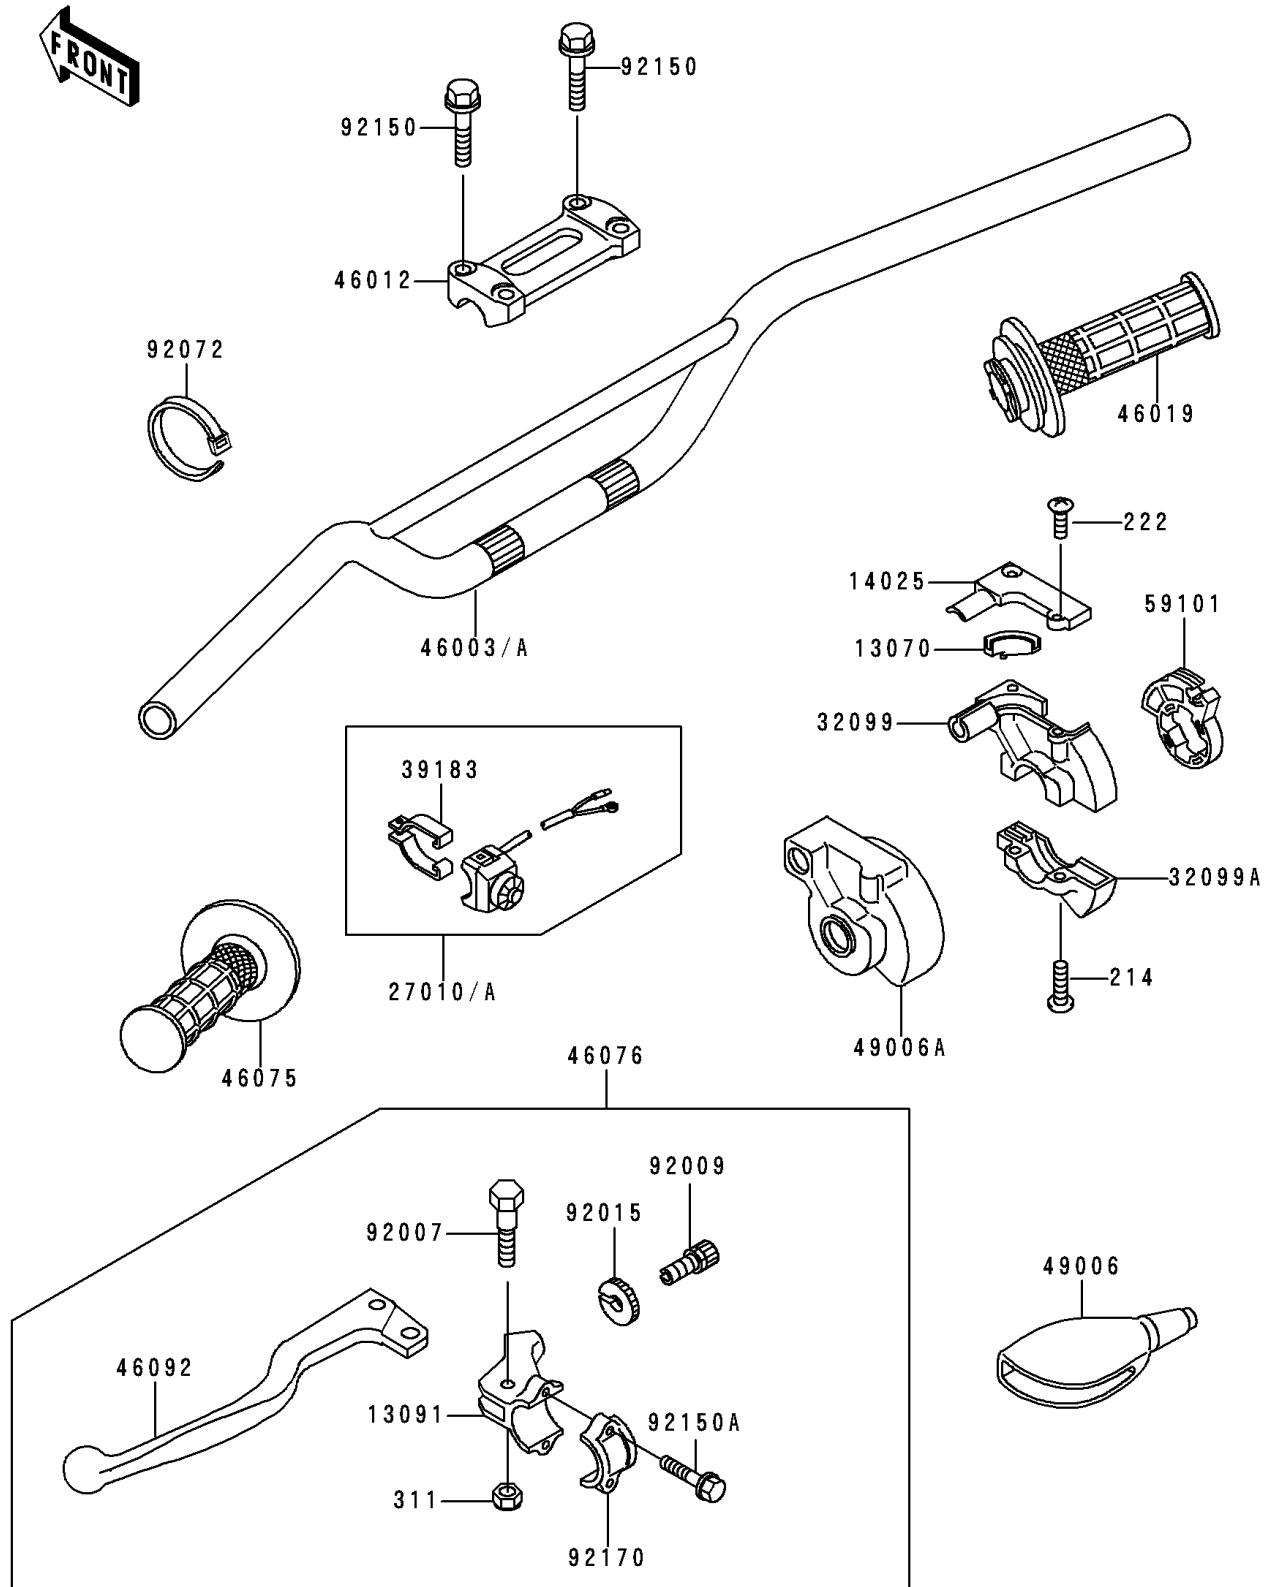

1994 KX500

PARTS DIAGRAM

Handlebar

F2310

1994 KX500

PARTS LIST

Handlebar

Kawasaki

Let the Good Times Roll®

ITEM NAME

PART NUMBER

QUANTITY
