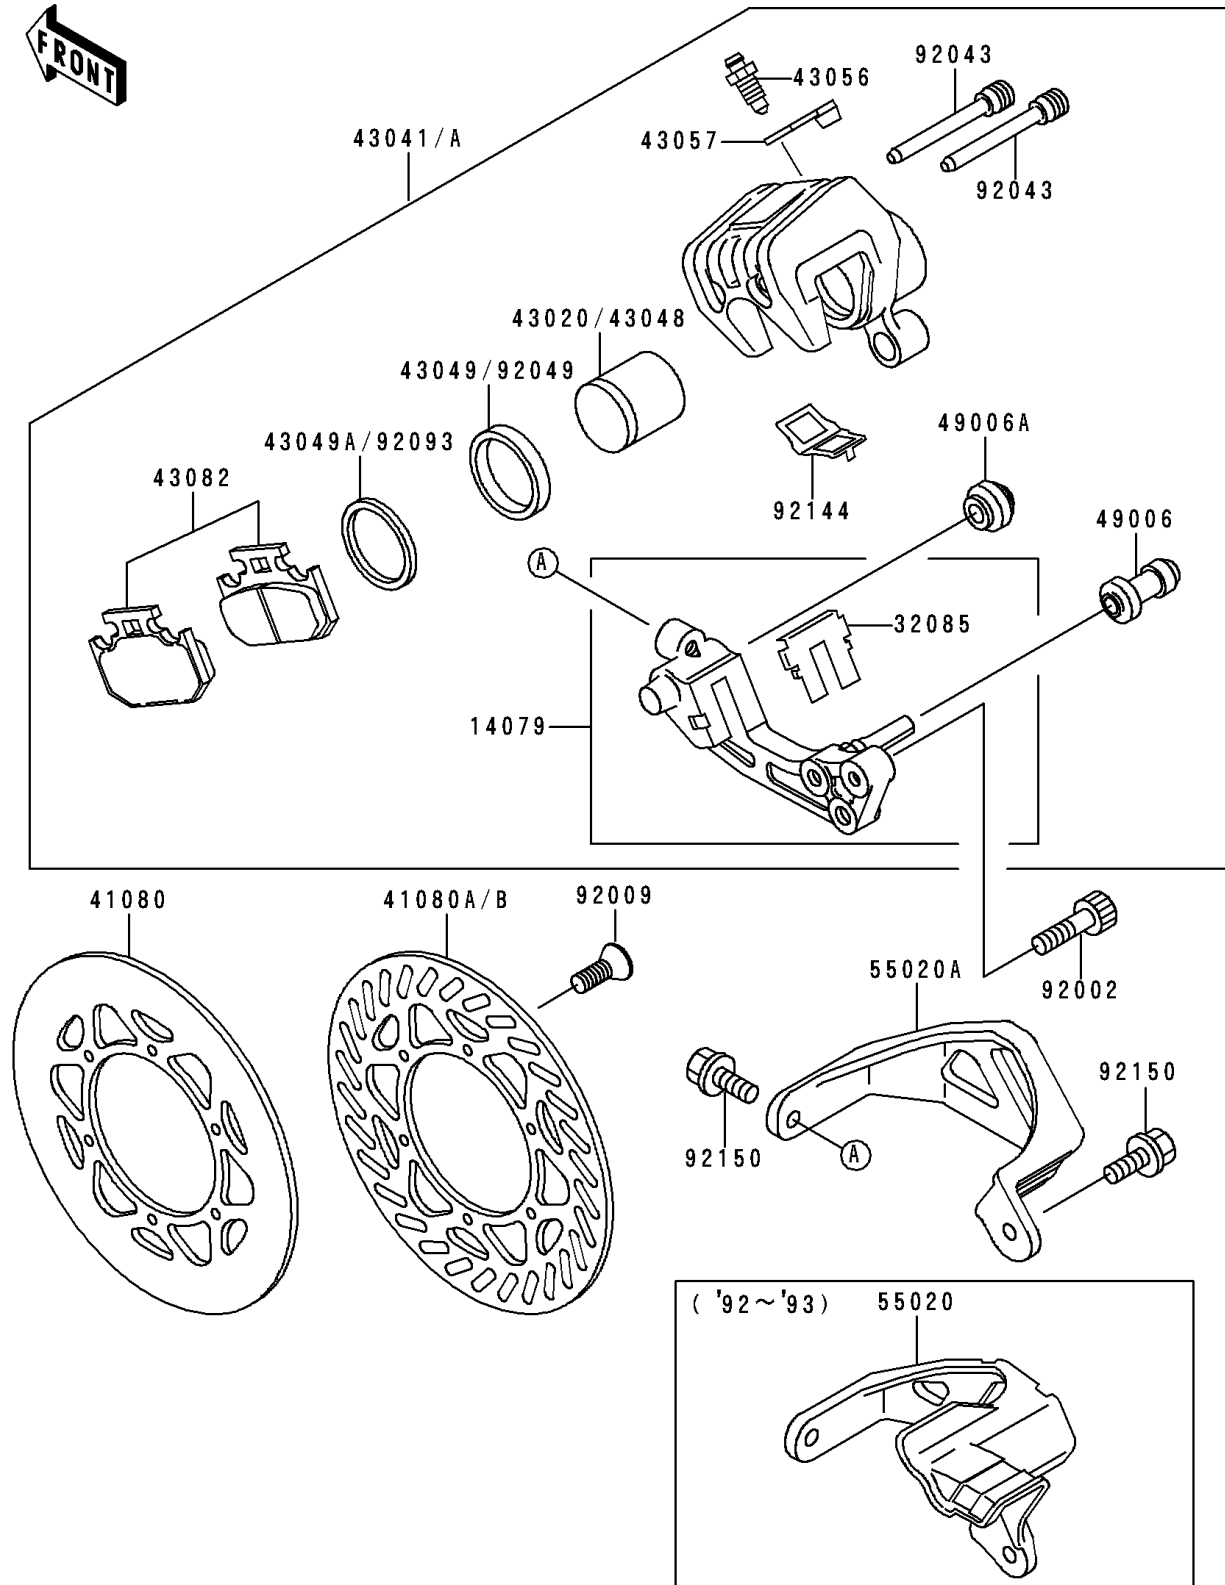

## PARTS DIAGRAM

### Rear Brake(KX500-E4/E5/E6/E7)

F2294

## PARTS LIST

Rear Brake(KX500-E4/E5/E6/E7)

**ITEM NAME**

**PART NUMBER**

**QUANTITY**

---