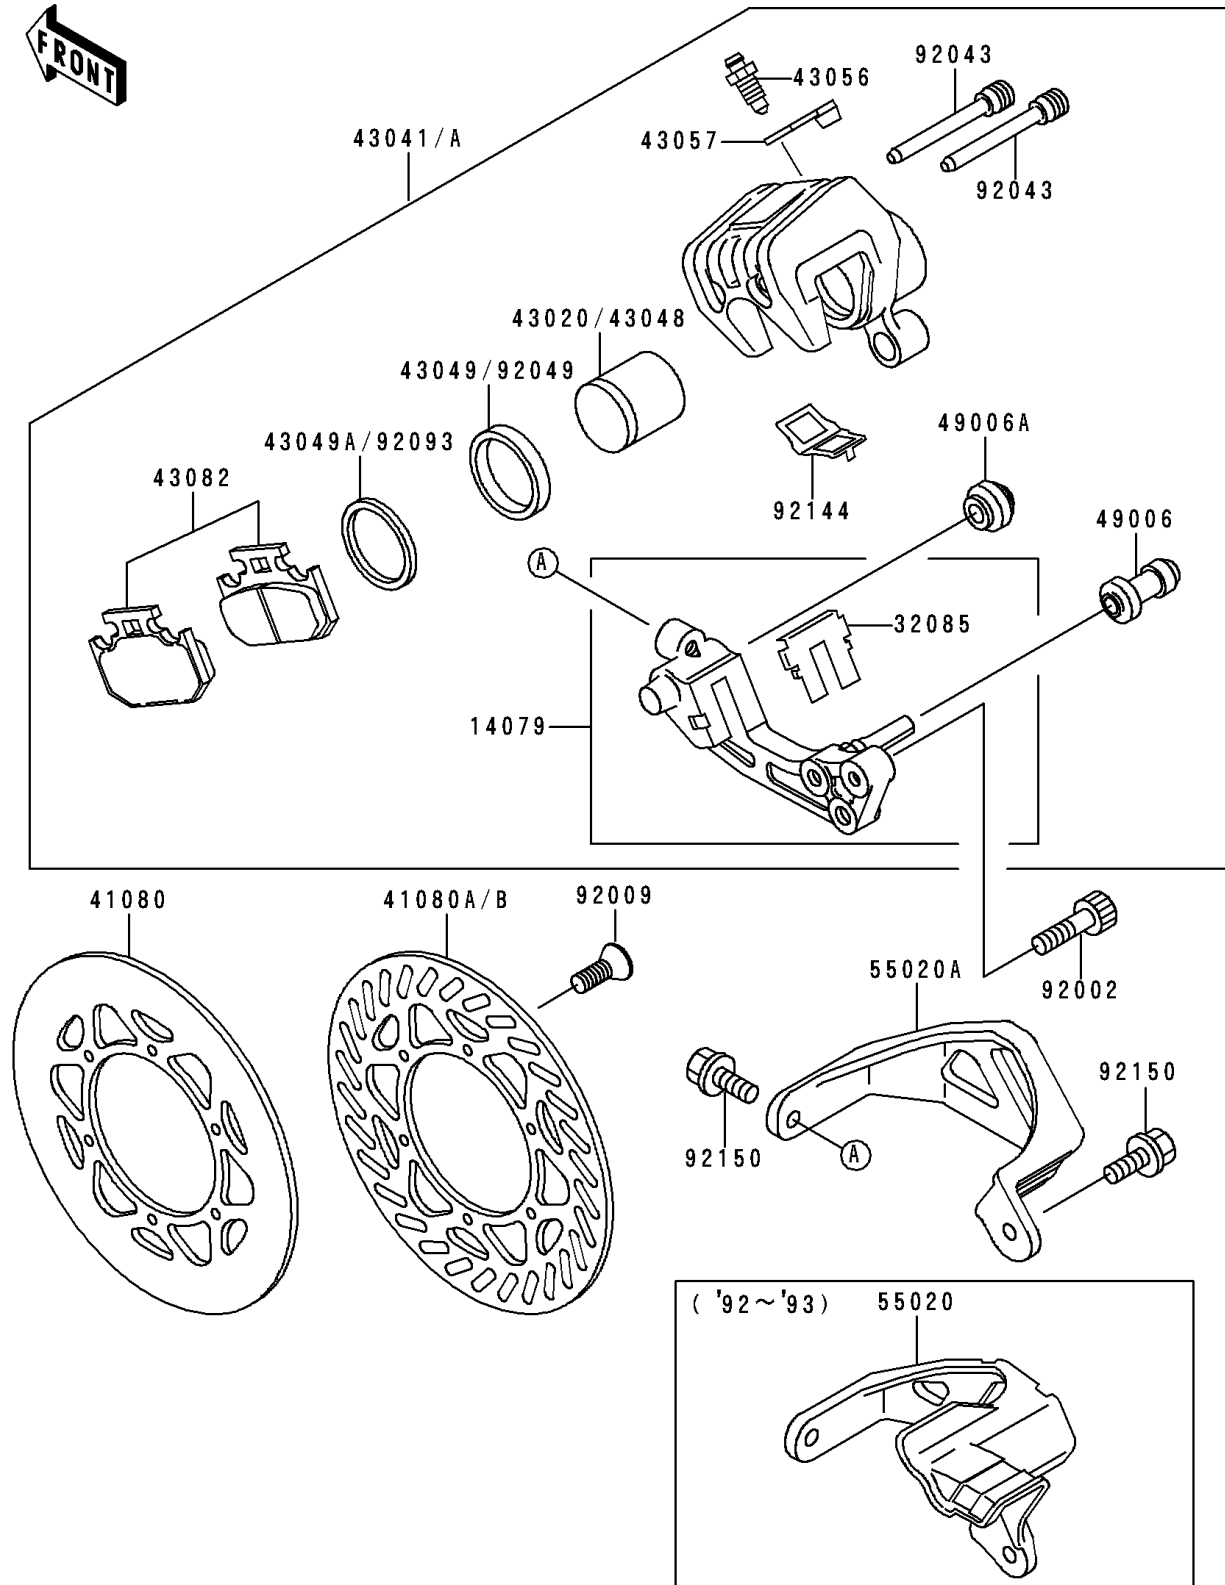

1992 KX500

PARTS DIAGRAM

Rear Brake(KX500-E4/E5/E6/E7)

F2294

1992 KX500

PARTS LIST

Rear Brake(KX500-E4/E5/E6/E7)

ITEM NAME

PART NUMBER

QUANTITY
