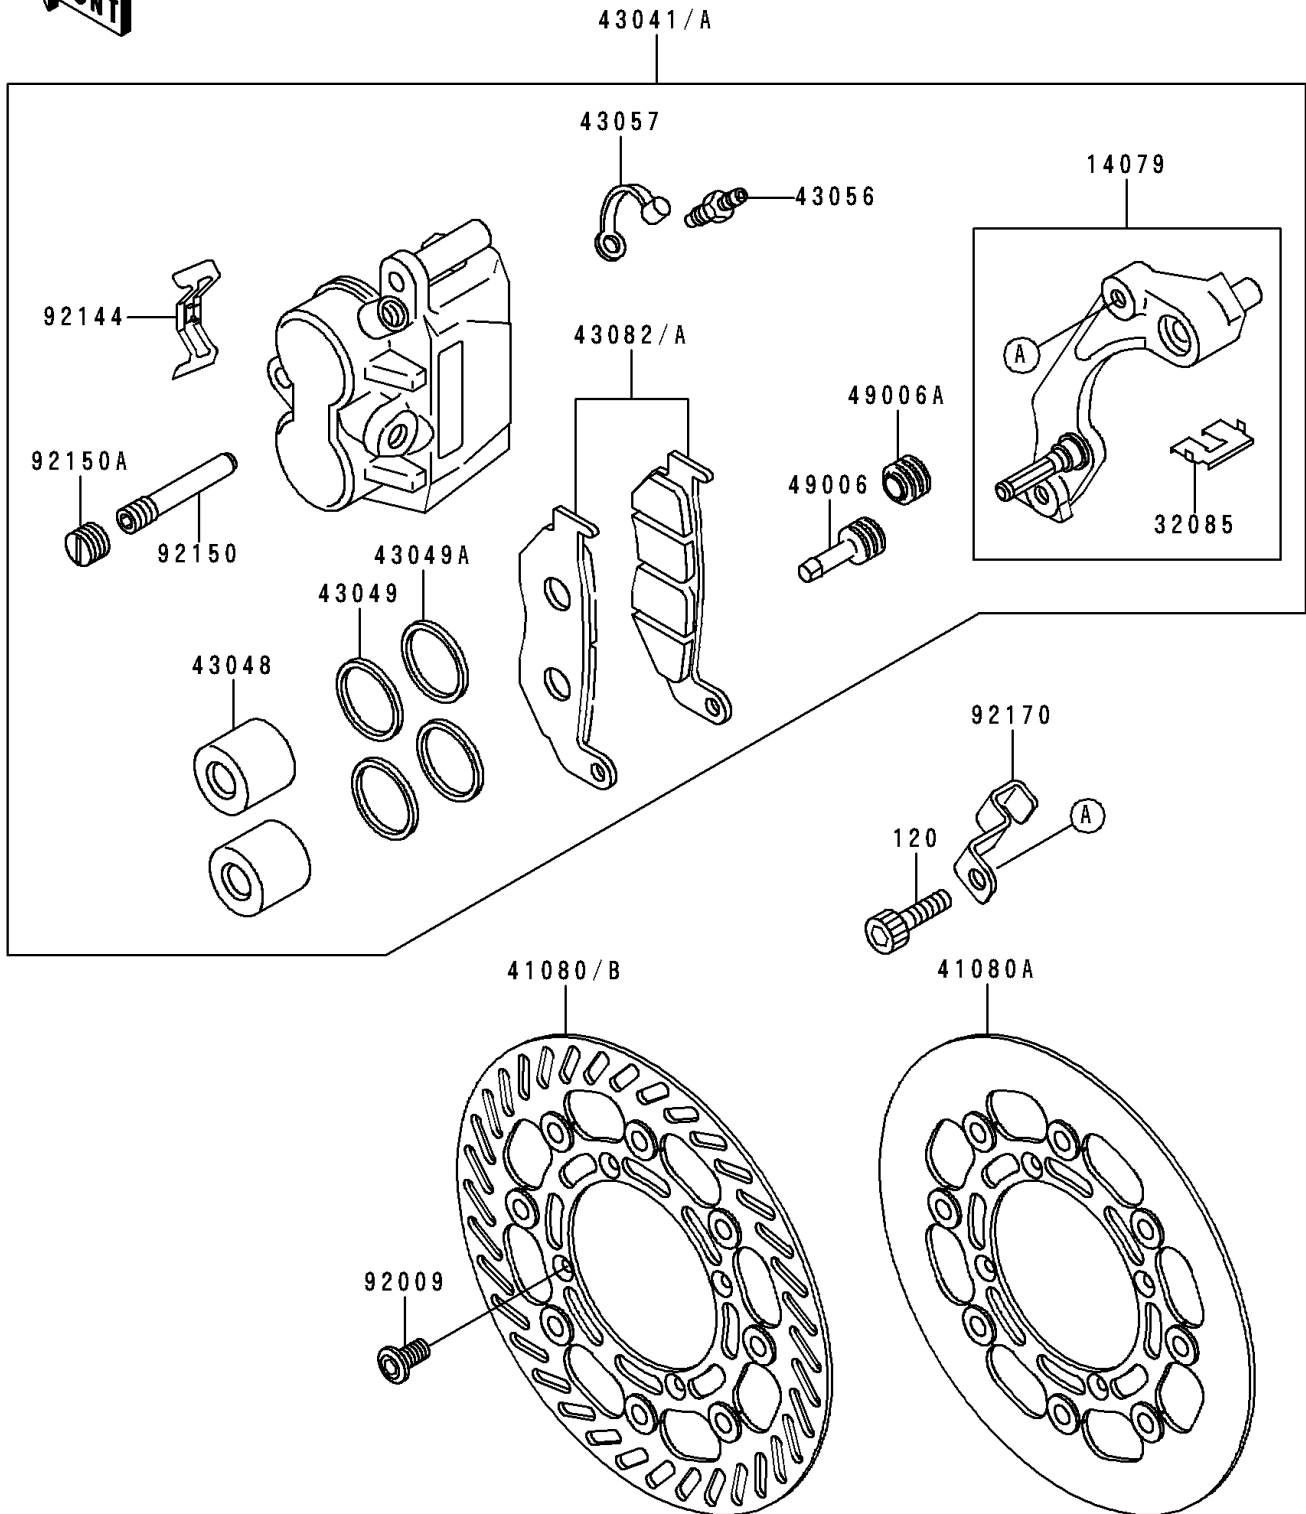

1994 KX500

PARTS DIAGRAM

Front Brake(KX500-E6/E7/E8)

F2292A

1994 KX500

PARTS LIST

Front Brake(KX500-E6/E7/E8)

ITEM NAME

PART NUMBER

QUANTITY
