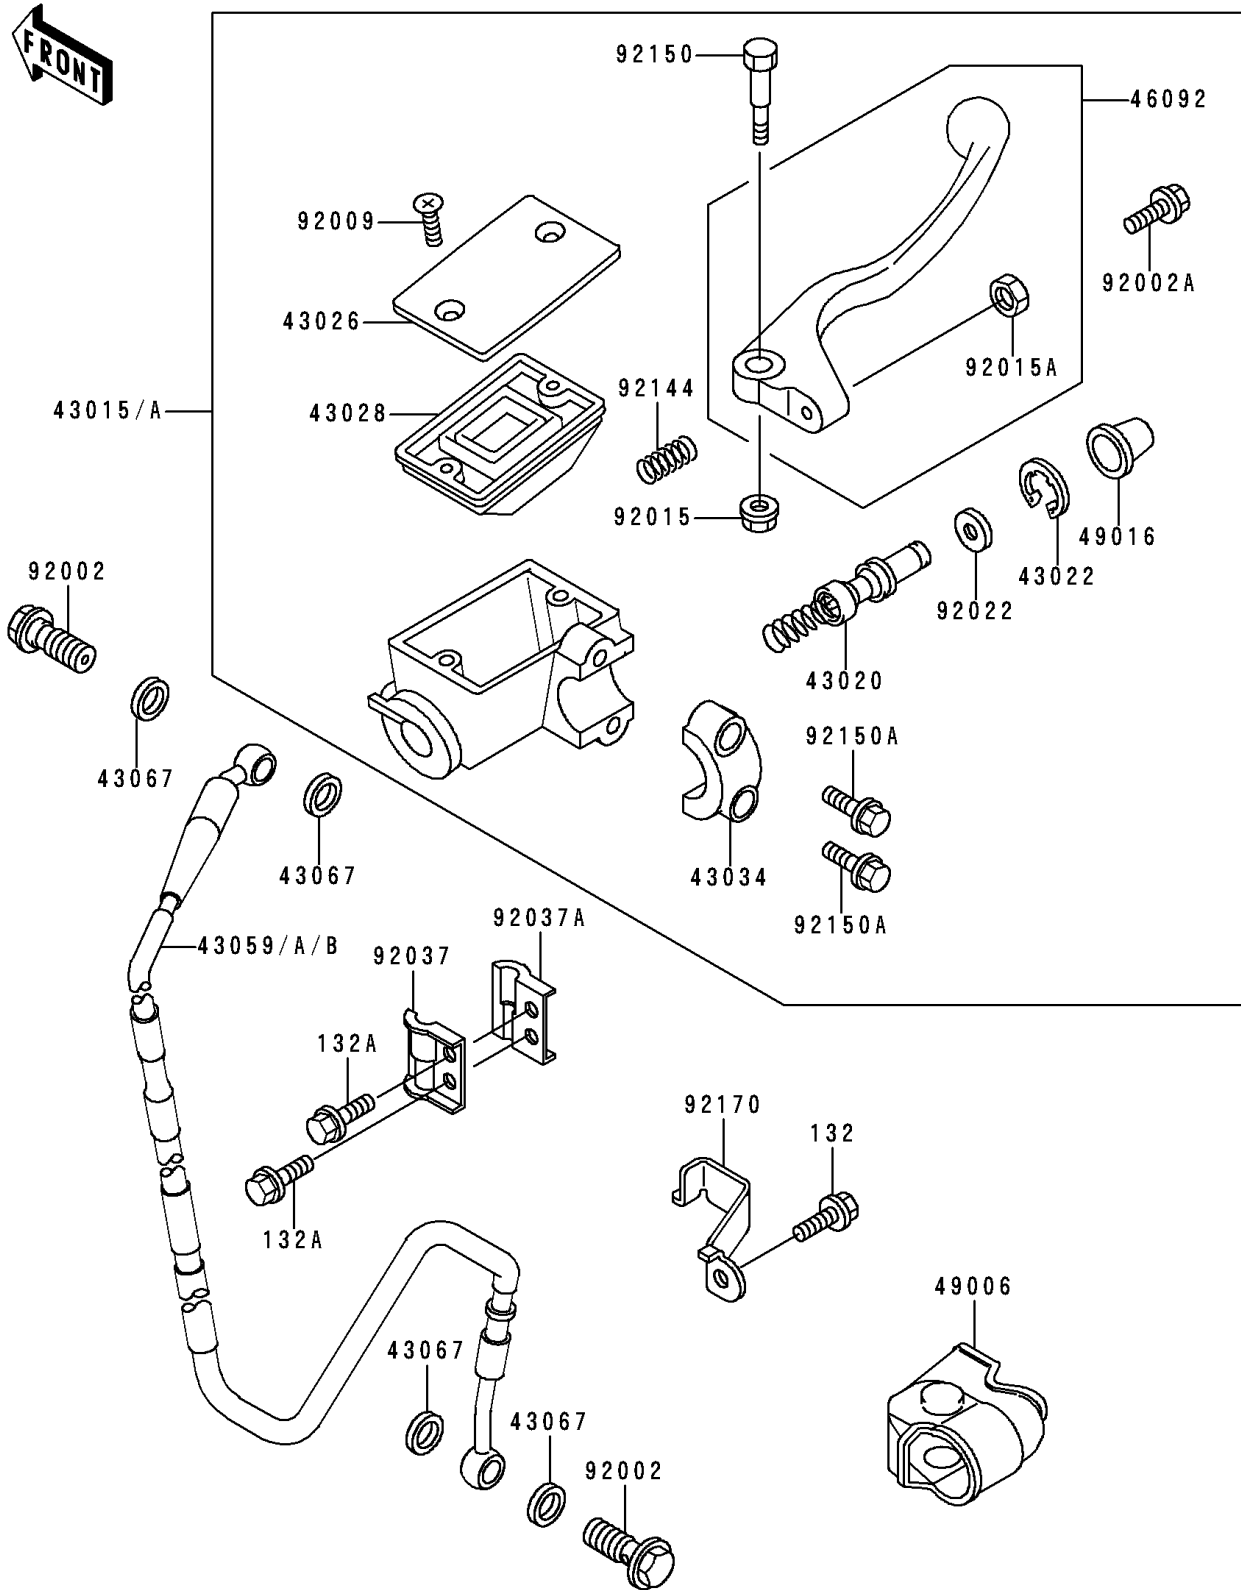

1994 KX500

PARTS DIAGRAM

Front Master Cylinder(KX500-E6/E7/E8)

F2291A

1994 KX500

PARTS LIST

Front Master Cylinder(KX500-E6/E7/E8)

ITEM NAME

PART NUMBER

QUANTITY
