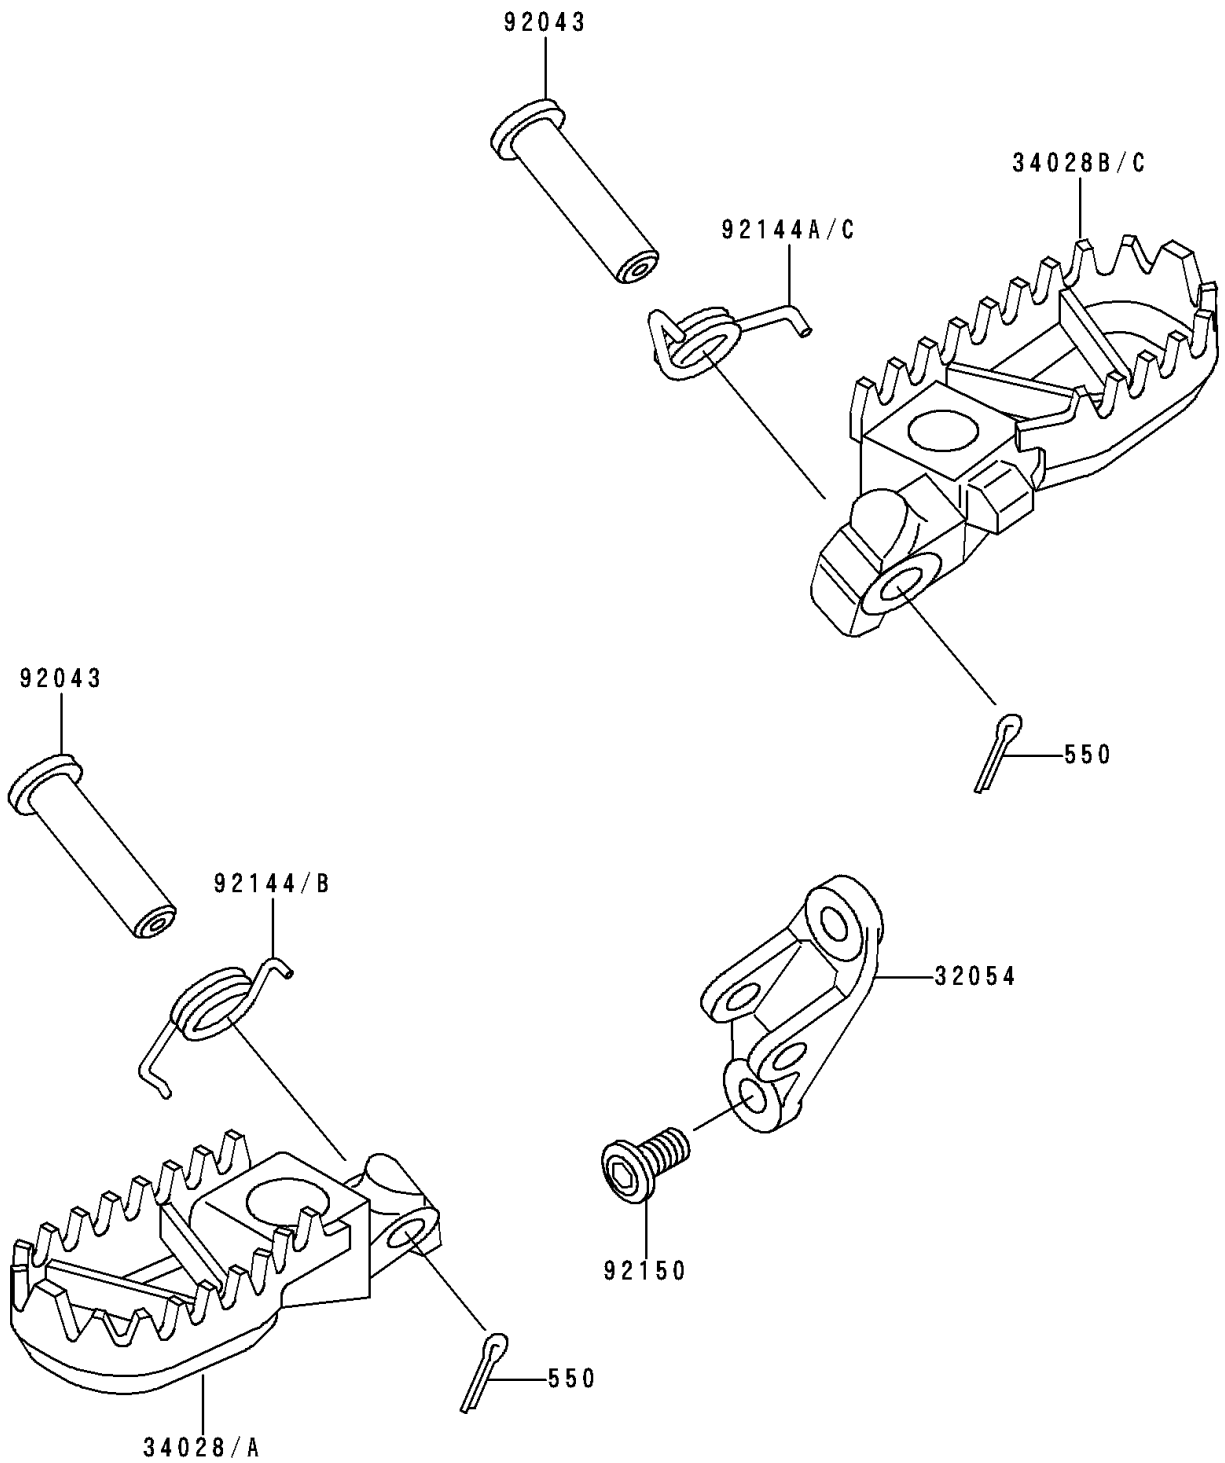

1994 KX500

PARTS DIAGRAM

Footrests

F2160

1994 KX500

PARTS LIST

Footrests

Kawasaki

Let the Good Times Roll®

ITEM NAME

PART NUMBER

QUANTITY
